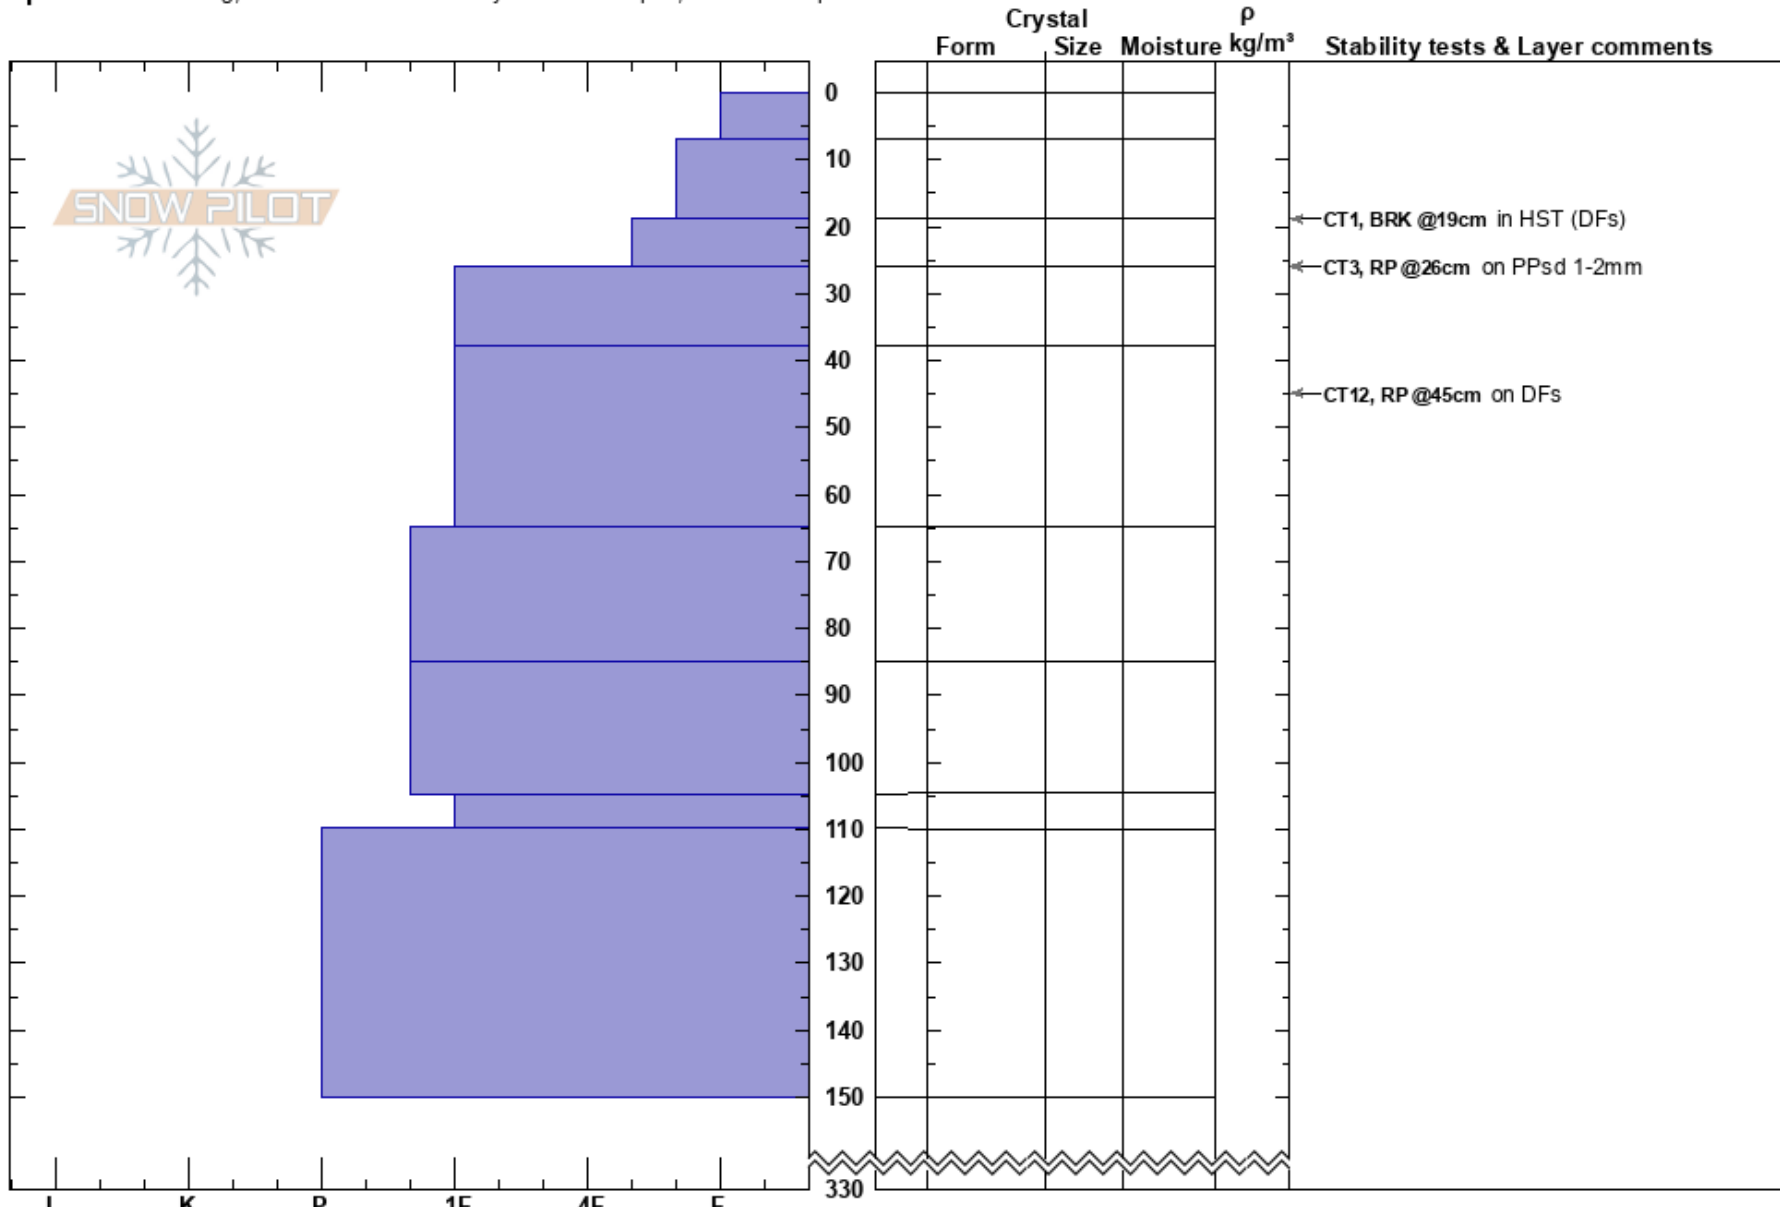

Trap Road  
 monashee  
 CA  
**Elevation:** 1895 m  
**Aspect:** NW

Maria Parkes  
 02/25/2023 - 1:00pm  
**Co-ord:** 11U 374430W 5658711N  
**Slope Angle:** 28°  
**Wind Loading:**

**Stability:**  
**Air Temperature:** -12°C  
**Sky Cover:** OVC  
**Precipitation:** S1  
**Wind:** SW Light Breeze

**HS:** 330 **Layer Notes:**

**Specifics:** Cracking; Recent avalanche activity on similar slopes; We skied slope

**Notes:** All CT results repeated x2

Sc on nearby slope (Ladies First) sz 1 storm slab down approx 30cm