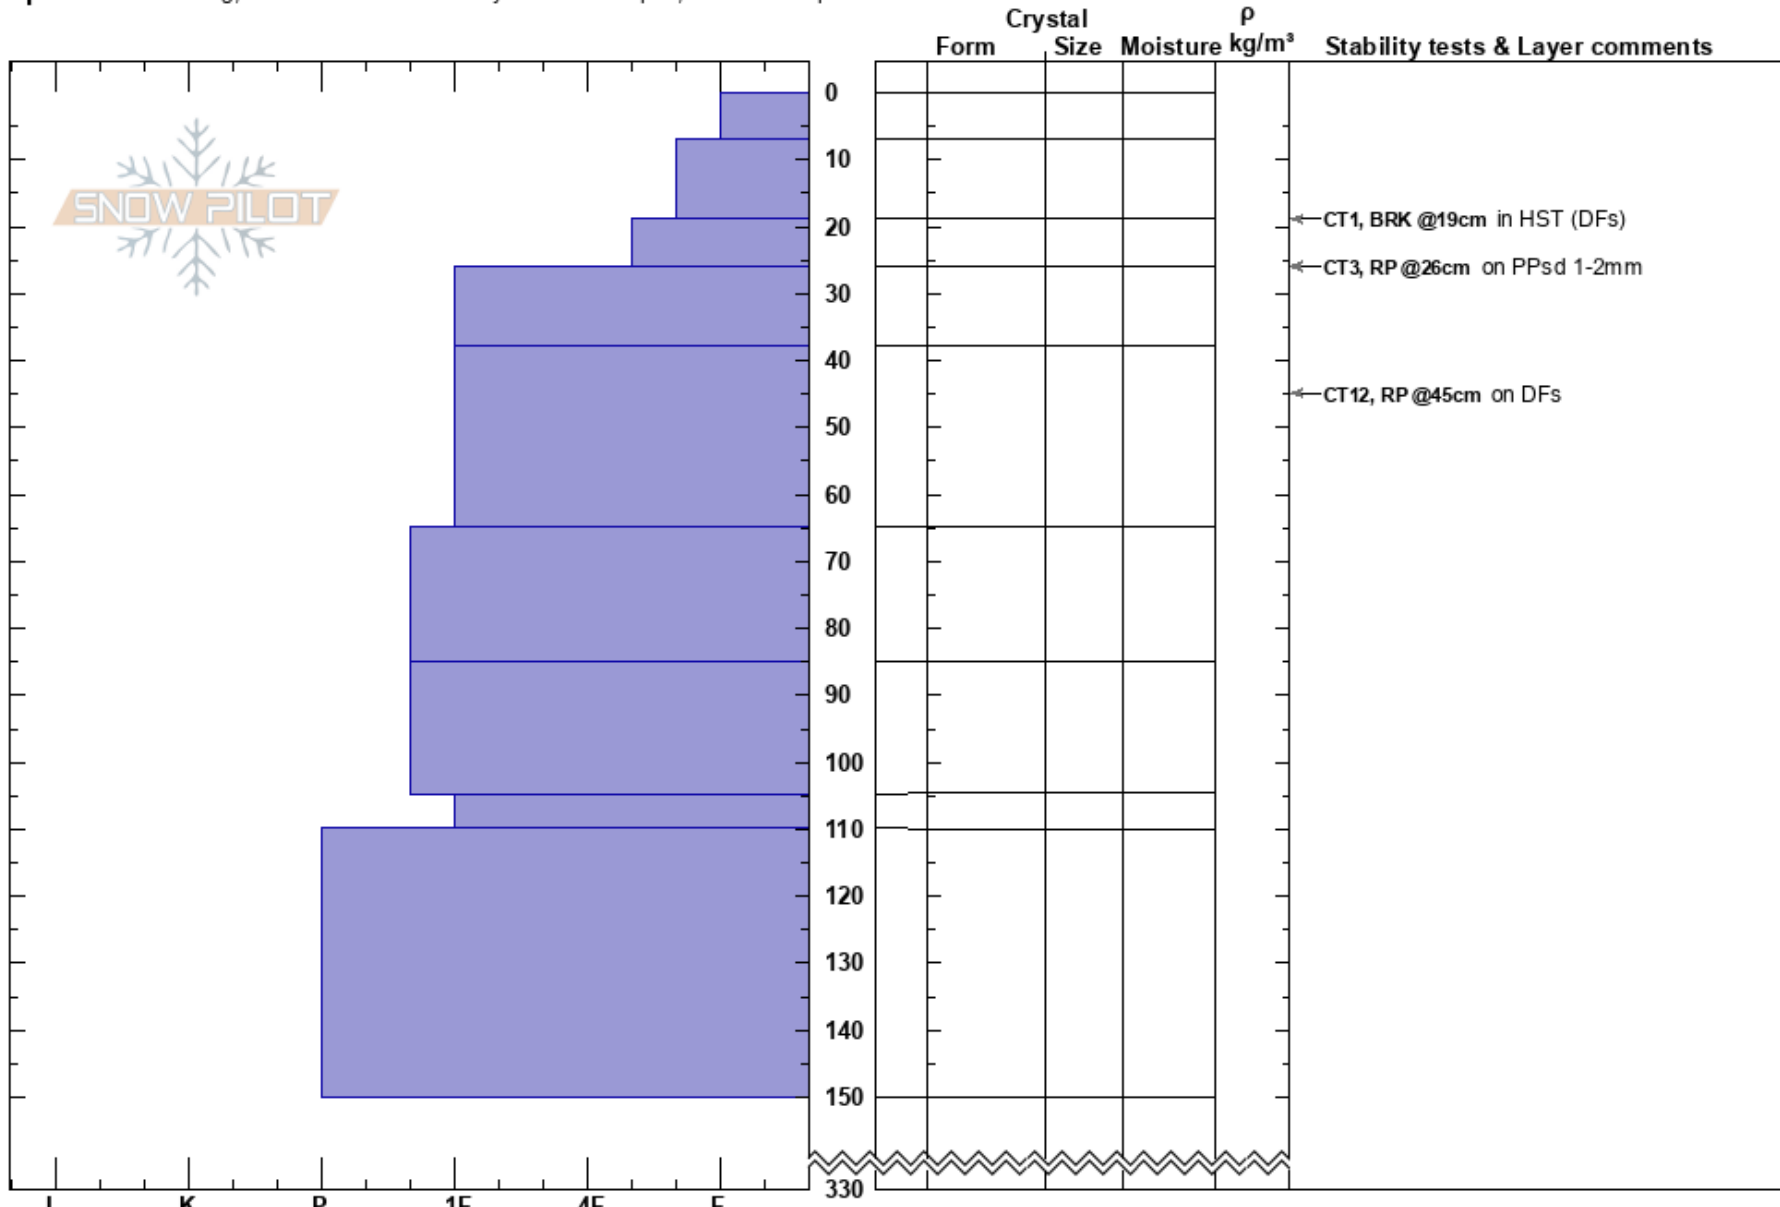

Trap Road
 monashee
 CA
Elevation: 1895 m
Aspect: NW

Maria Parkes
 02/25/2023 - 1:00pm
Co-ord: 11U 374430W 5658711N
Slope Angle: 28°
Wind Loading:

Stability:
Air Temperature: -12°C
Sky Cover: OVC
Precipitation: S1
Wind: SW Light Breeze

HS: 330 **Layer Notes:**

Specifics: Cracking; Recent avalanche activity on similar slopes; We skied slope

Notes: All CT results repeated x2

Sc on nearby slope (Ladies First) sz 1 storm slab down approx 30cm