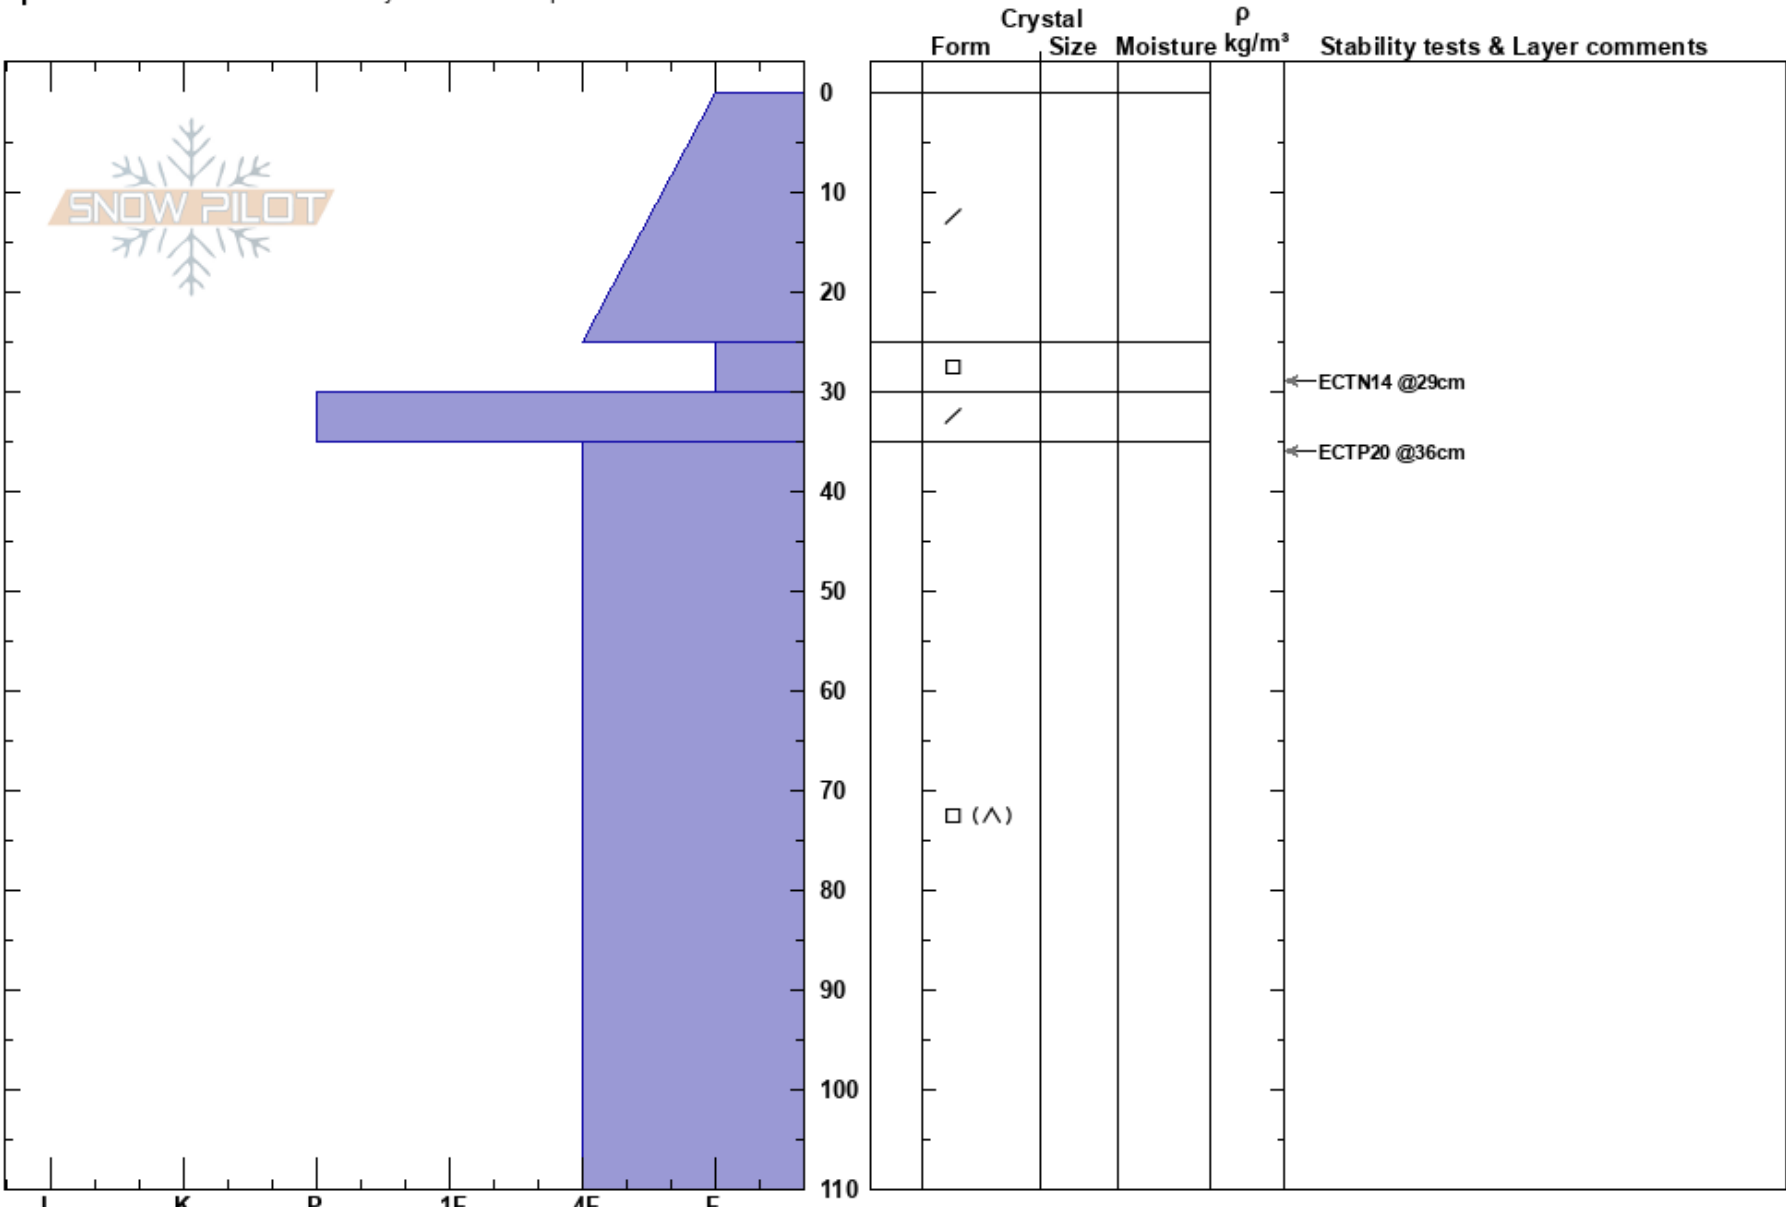

east of wolverine  
 Chugach Range  
 AK  
 Elevation: 4500 ft  
 Aspect: W  
 Specifics: Recent avalanche activity on different slopes

Nicholas Langowski  
 02/27/2023 - 2:30pm  
 Co-ord: 61.64518N, -148.72378W  
 Slope Angle:  
 Wind Loading: no

Stability:  
 Air Temperature: -17°C  
 Sky Cover: CLR  
 Precipitation: NO  
 Wind: Calm

HS: 110  
 PF: 60  
 PS: 20

Layer Notes:

Notes:

I K P 1F 4F F