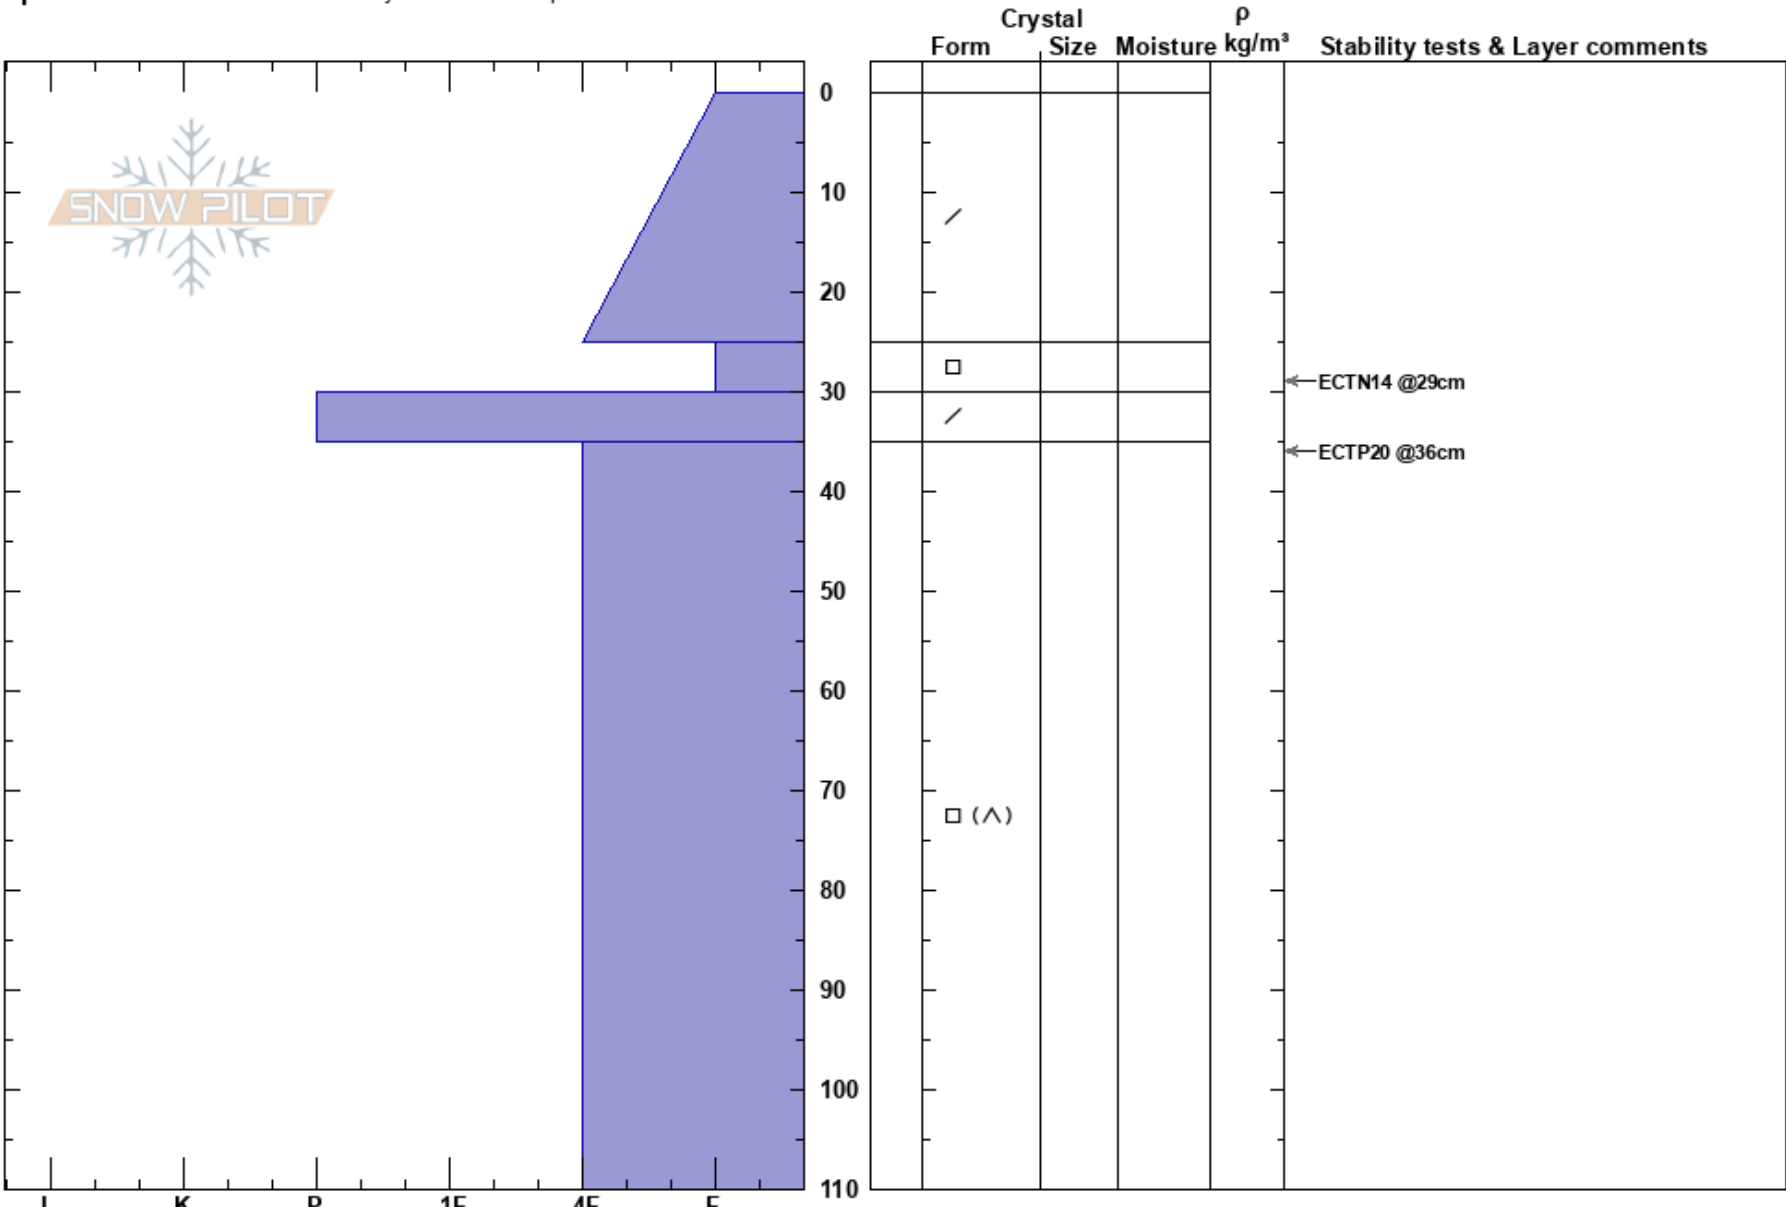

east of wolverine  
 Chugach Range  
 AK  
 Elevation: 4500 ft  
 Aspect: W  
 Specifics: Recent avalanche activity on different slopes

Nicholas Langowski  
 02/27/2023 - 2:30pm  
 Co-ord: 61.64518N, -148.72378W  
 Slope Angle:  
 Wind Loading: no

Stability:  
 Air Temperature: -17°C  
 Sky Cover: CLR  
 Precipitation: NO  
 Wind: Calm

HS: 110  
 PF: 60  
 PS: 20

Layer Notes:

Notes: