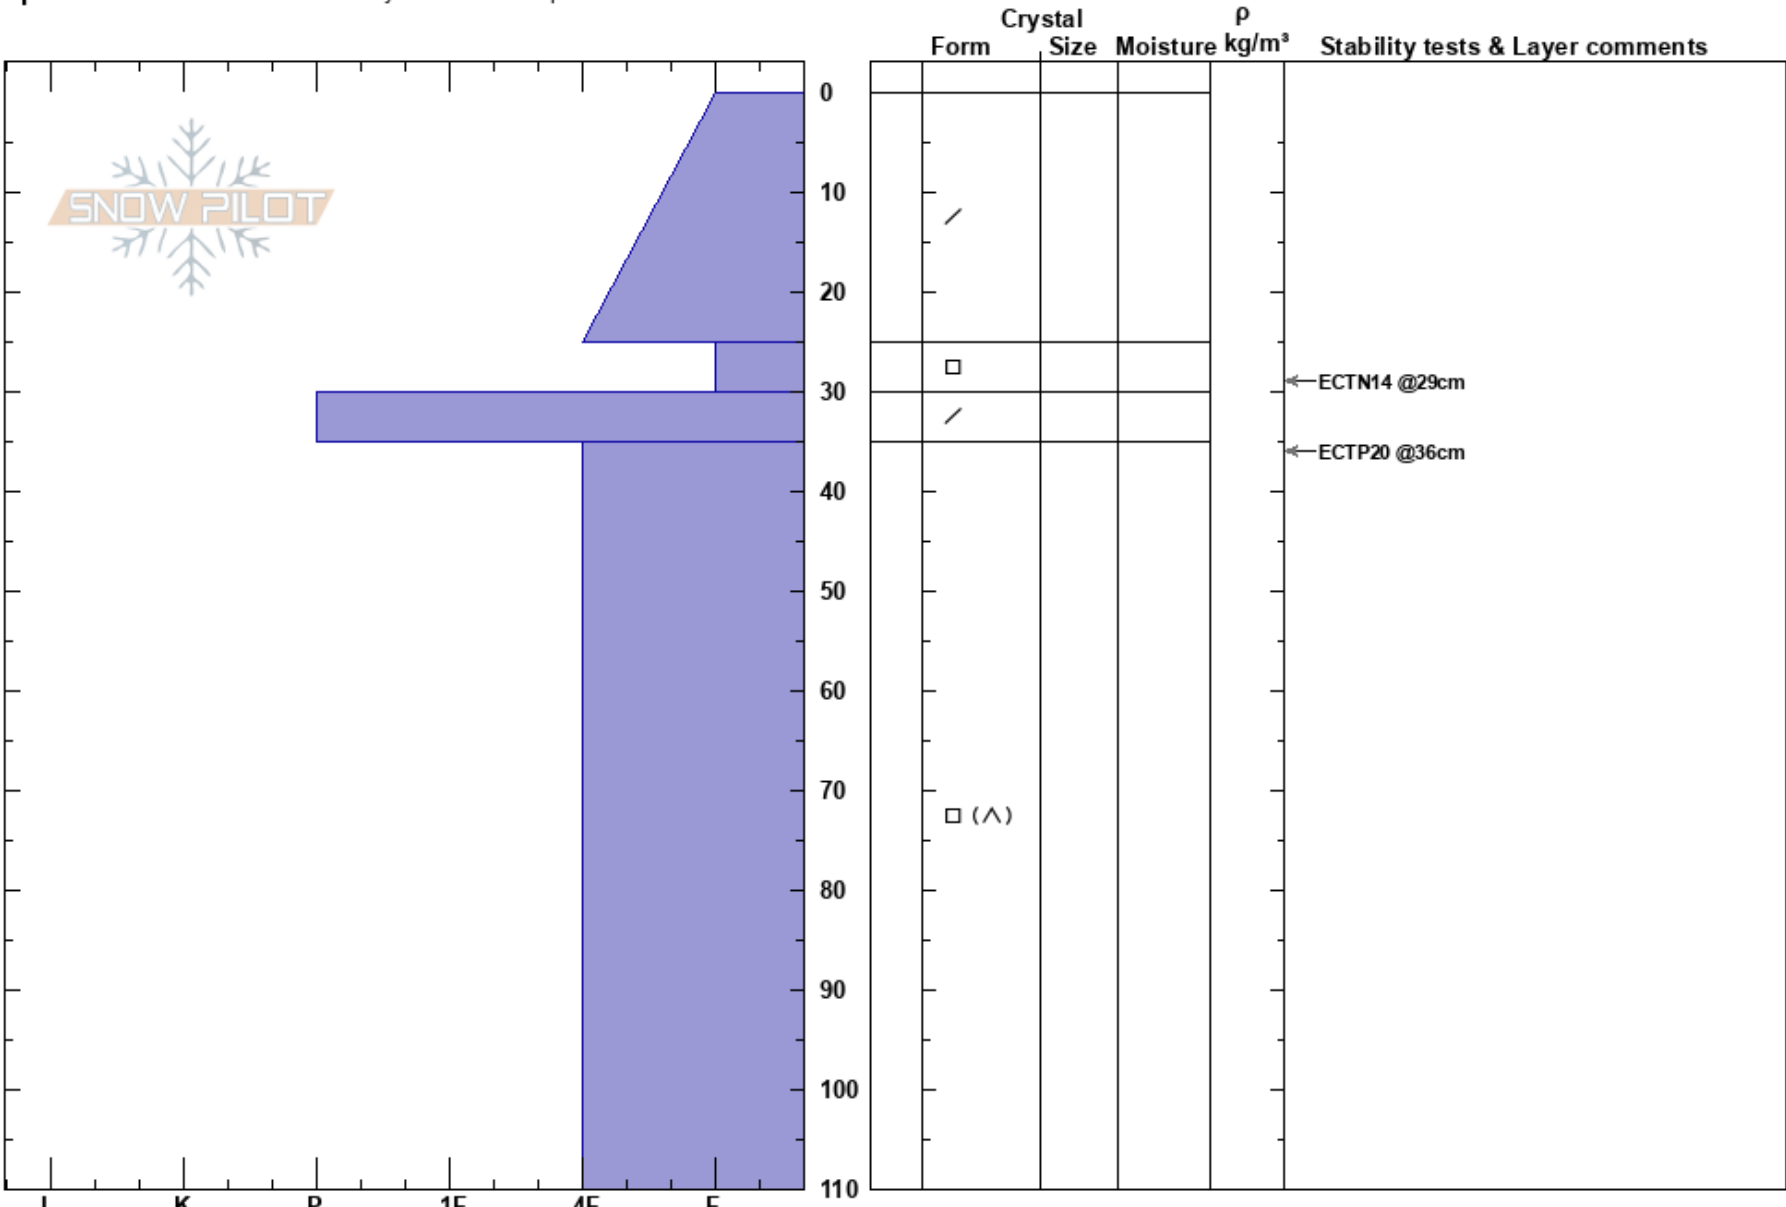

east of wolverine
 Chugach Range
 AK
 Elevation: 4500 ft
 Aspect: W
 Specifics: Recent avalanche activity on different slopes

Nicholas Langowski
 02/27/2023 - 2:30pm
 Co-ord: 61.64518N, -148.72378W
 Slope Angle:
 Wind Loading: no

Stability:
 Air Temperature: -17°C
 Sky Cover: CLR
 Precipitation: NO
 Wind: Calm

HS: 110
 PF: 60
 PS: 20

Layer Notes:

Notes: