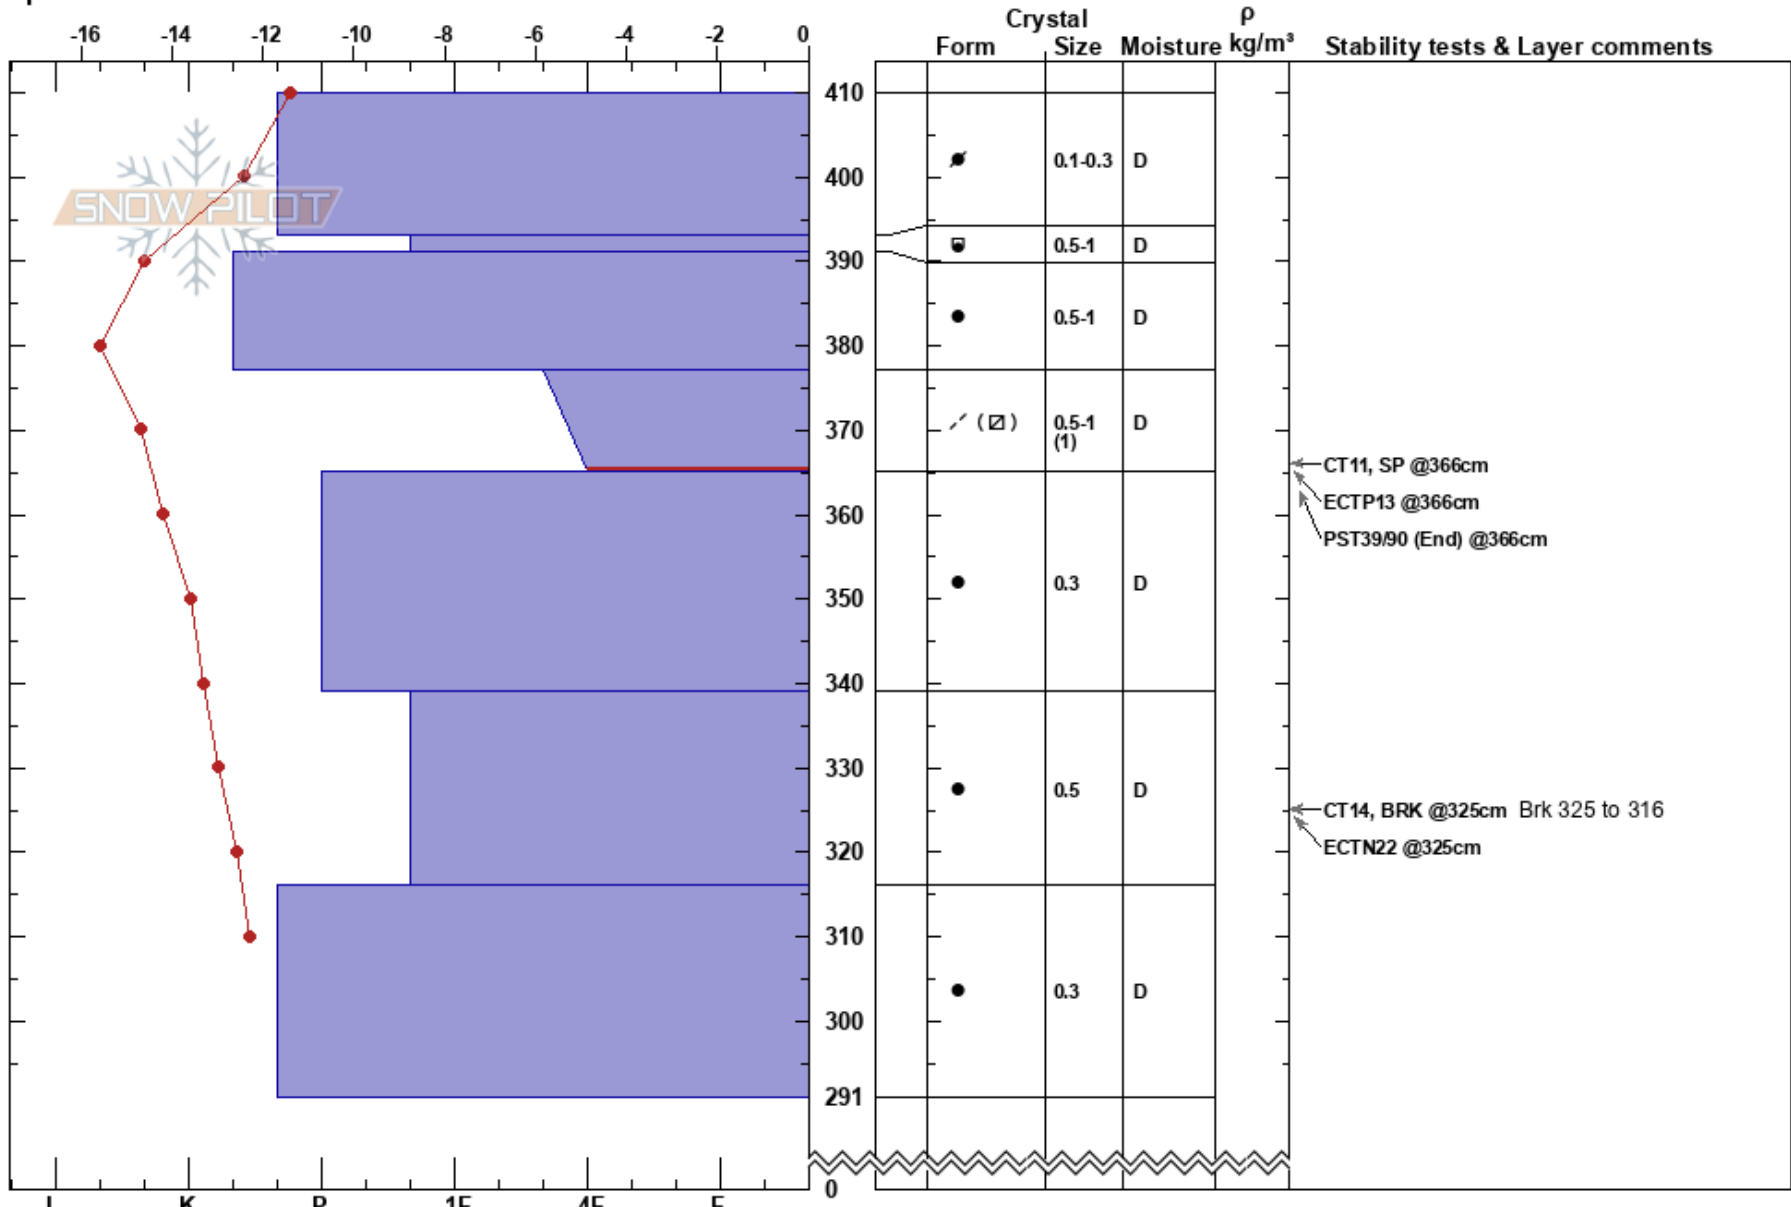

Kumroch AvPath38
 Kamchatka
 Russia
 Elevation: 840 m
 Aspect: S
 Specifics:

Aleksey Kvasnikov
 27/02/2023 - 16:04
 Co-ord: 55.70815N, 161.25258E
 Slope Angle: 36°
 Wind Loading:

Stability: **HS:410**
 Air Temperature: 11.9°C PF: 16 377-365cm: Problematic layer
 Sky Cover: CLR
 Precipitation: NO
 Wind: Calm