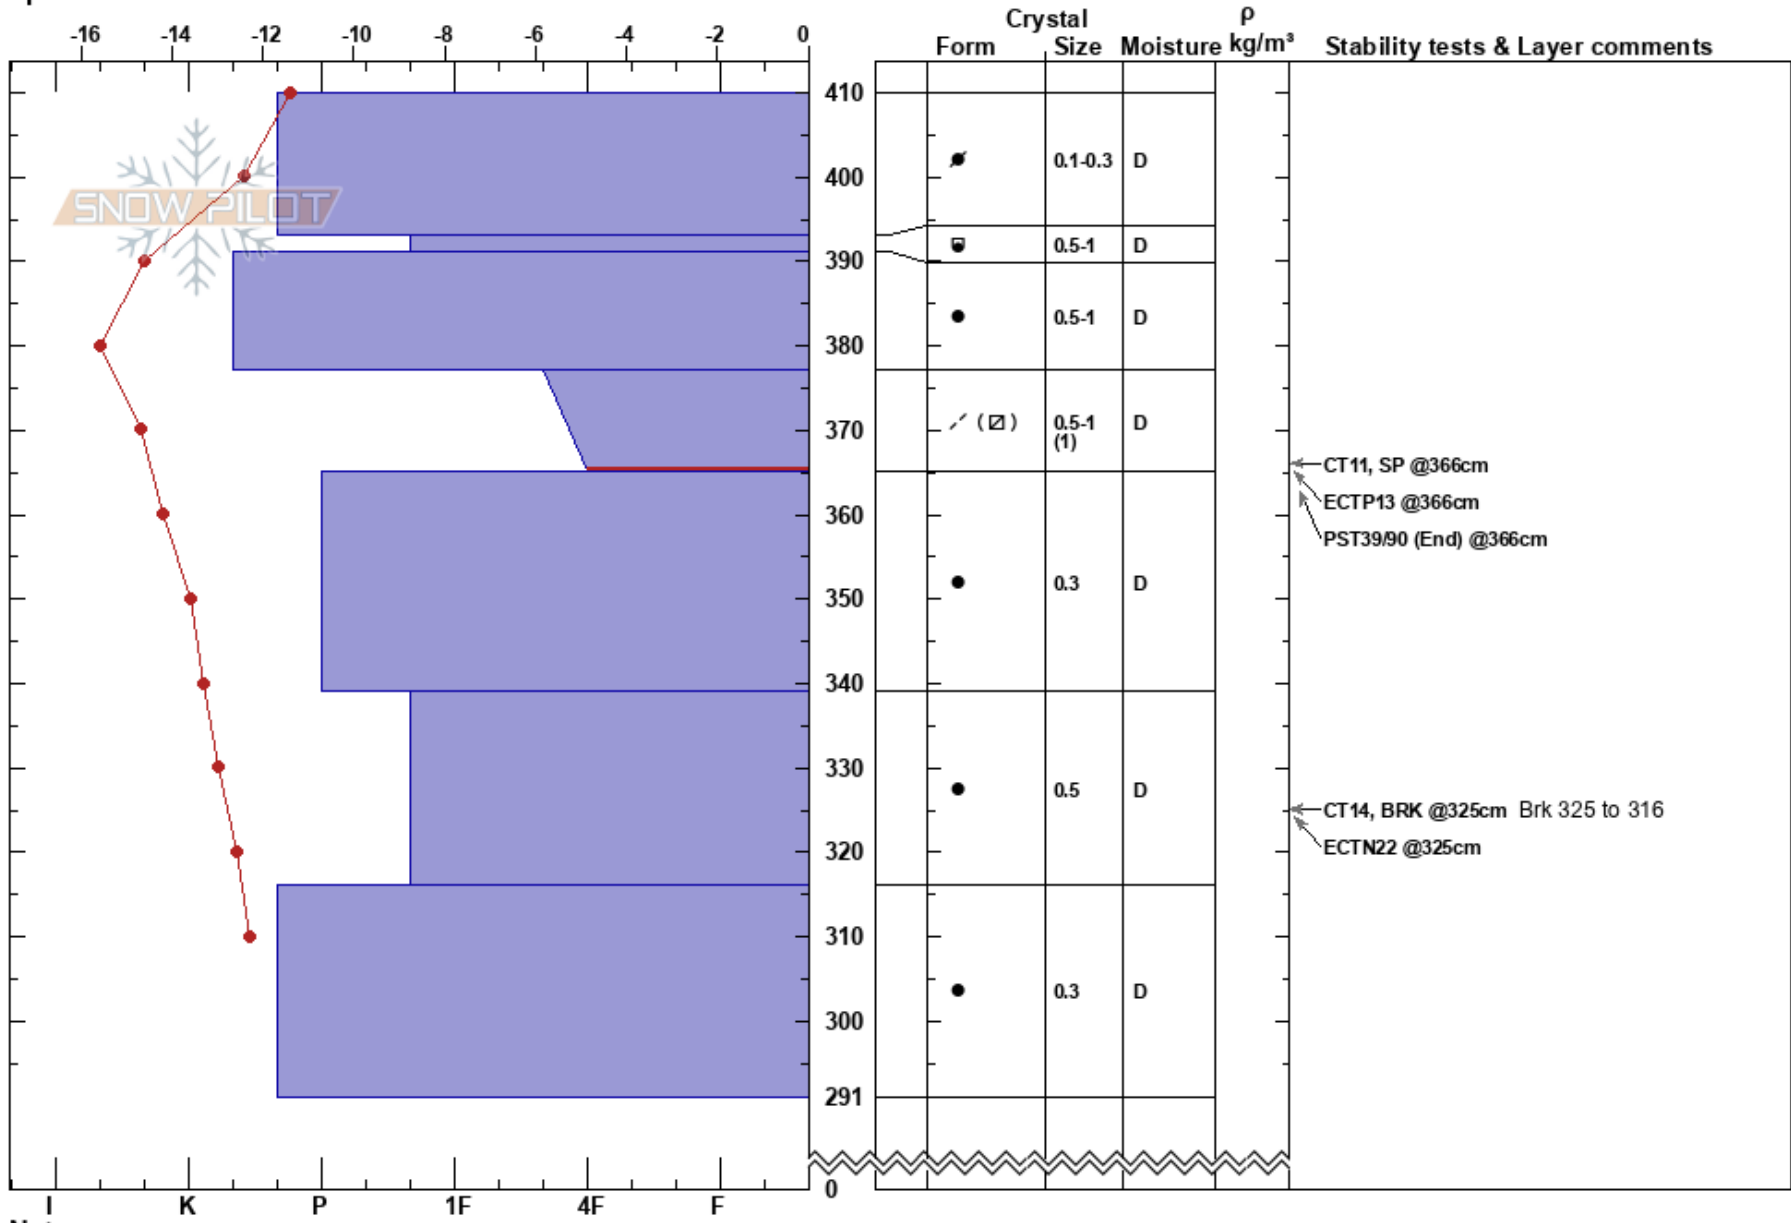

Kumroch AvPath38  
 Kamchatka  
 Russia  
 Elevation: 840 m  
 Aspect: S  
 Specifics:

Aleksey Kvasnikov  
 27/02/2023 - 16:04  
 Co-ord: 55.70815N, 161.25258E  
 Slope Angle: 36°  
 Wind Loading:

Stability: **HS:410**  
 Air Temperature: 11.9°C PF: 16 377-365cm: Problematic layer  
 Sky Cover: CLR  
 Precipitation: NO  
 Wind: Calm