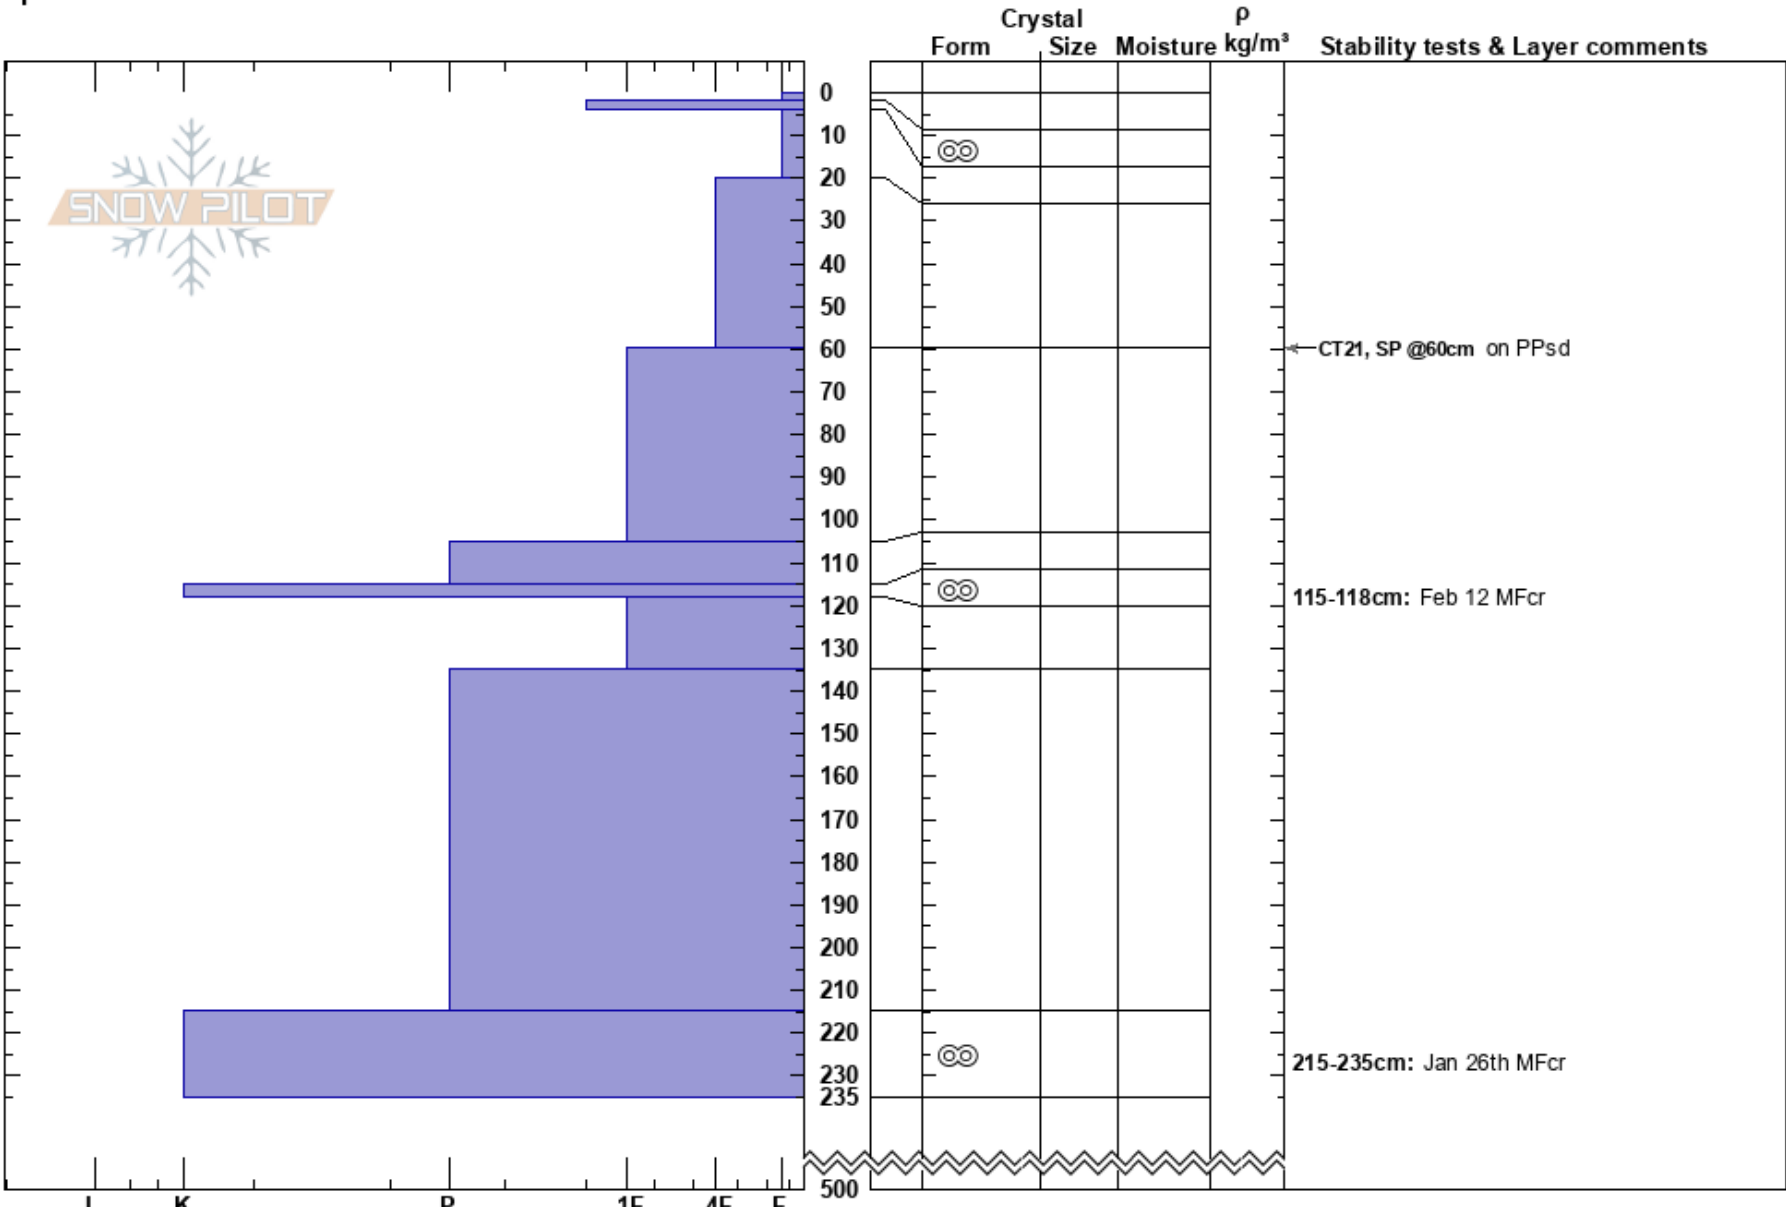

IN 11.0  
 Hazleton Ranges  
 BC  
 Elevation: 1350 m  
 Aspect: SE  
 Specifics:

Ben Westerik  
 27/02/2023 - 12:30  
 Co-ord: 54.05742N, -127.98259W  
 Slope Angle: 35°  
 Wind Loading:

Stability: **HS:500**  
 Air Temperature: -3.2°C **PF: 65**  
 Sky Cover: BKN  
 Precipitation: S-1  
 Wind: SW Light Breeze

Layer Notes:  
 115-118cm: Feb 12 MFcr  
 215-235cm: Jan 26th MFcr

**Notes:** Observers: Ben Westerik, Lydia Marmont  
 Test Profile  
 Pit dug above entrance to lookers right skiable gully feature