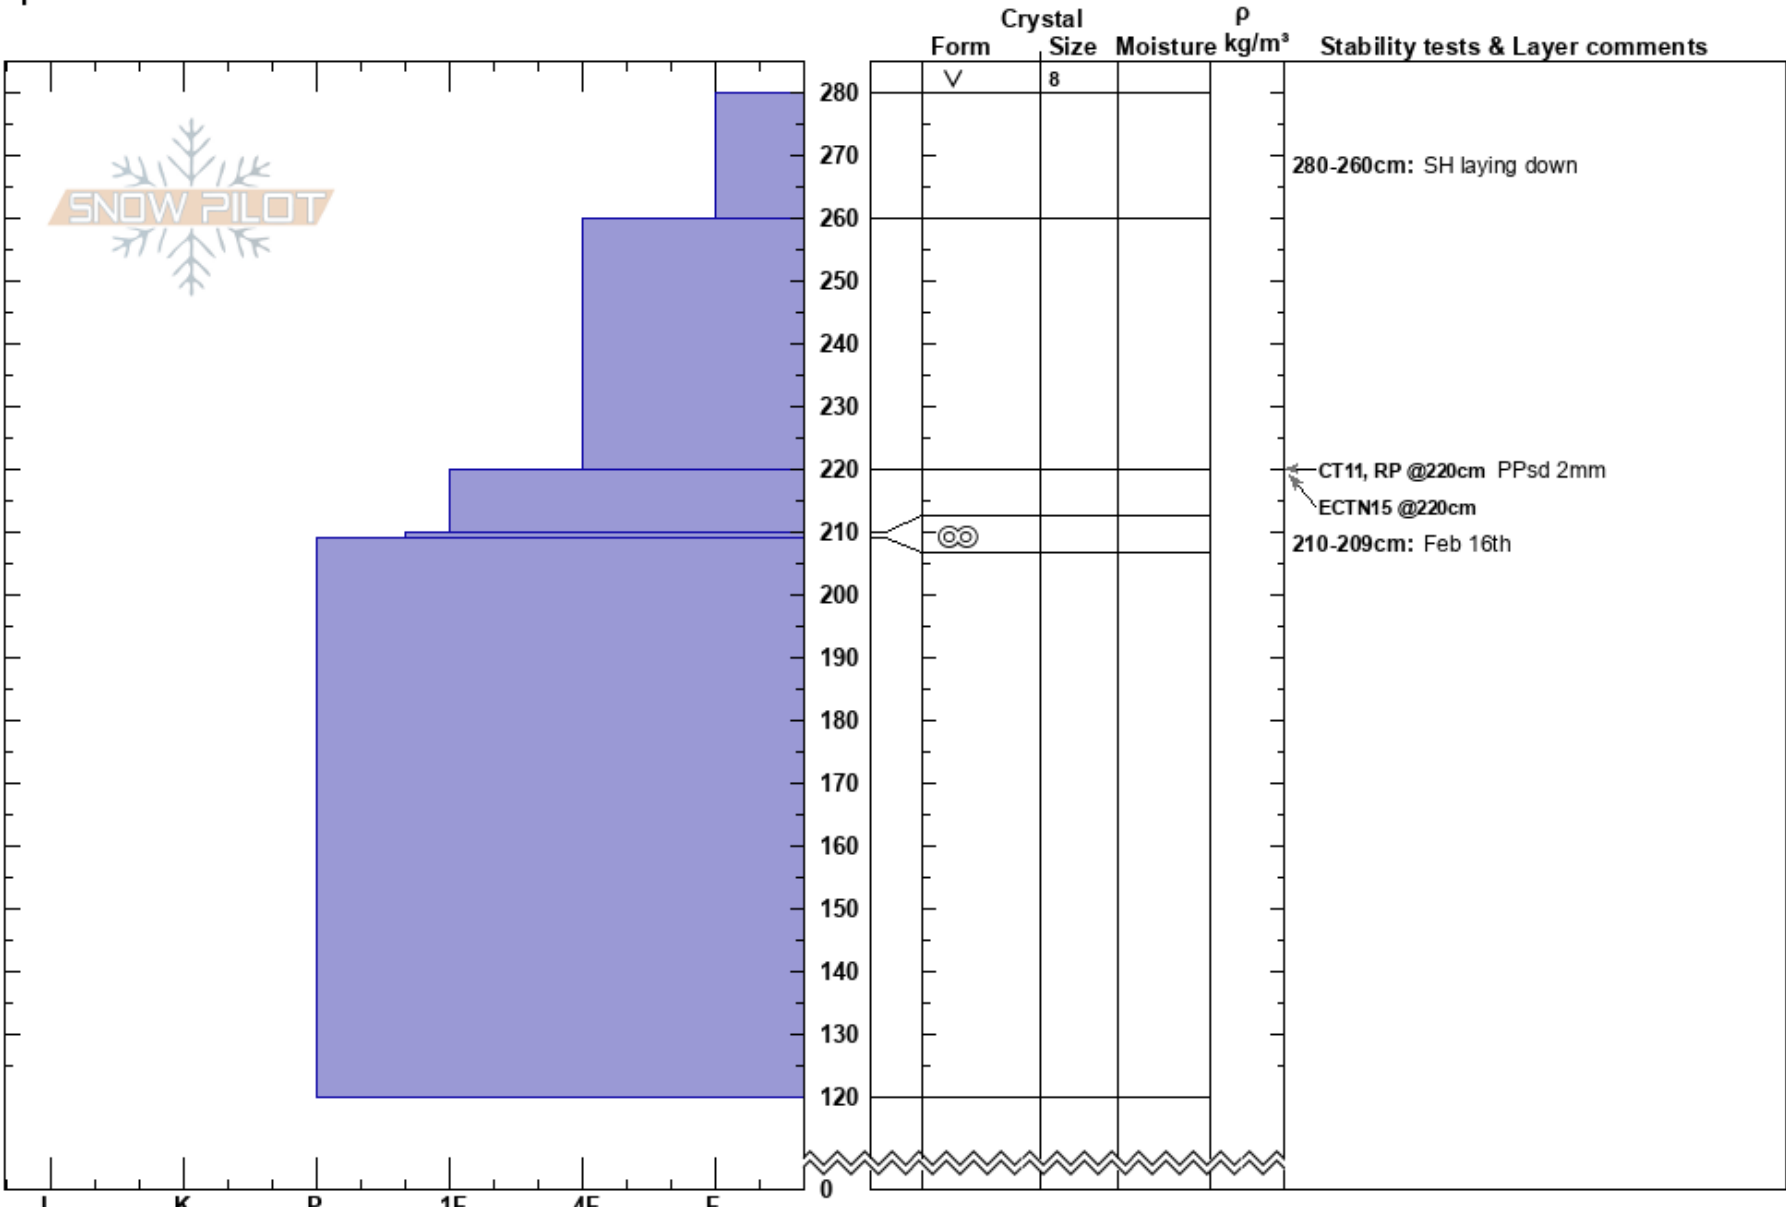

Buffalo's Test
 Monashee
 BC
 Elevation: 1850 m
 Aspect: S
 Specifics:

kai seifert
 27/02/2023 - 14:00
 Co-ord:
 Slope Angle:
 Wind Loading:

Stability:
 Air Temperature:
 Sky Cover: SCT
 Precipitation: NO
 Wind:

HS:280
 PF: 80
 PS: 20
 280-260cm: SH laying down
 210-209cm: Feb 16th

Notes: Open burn