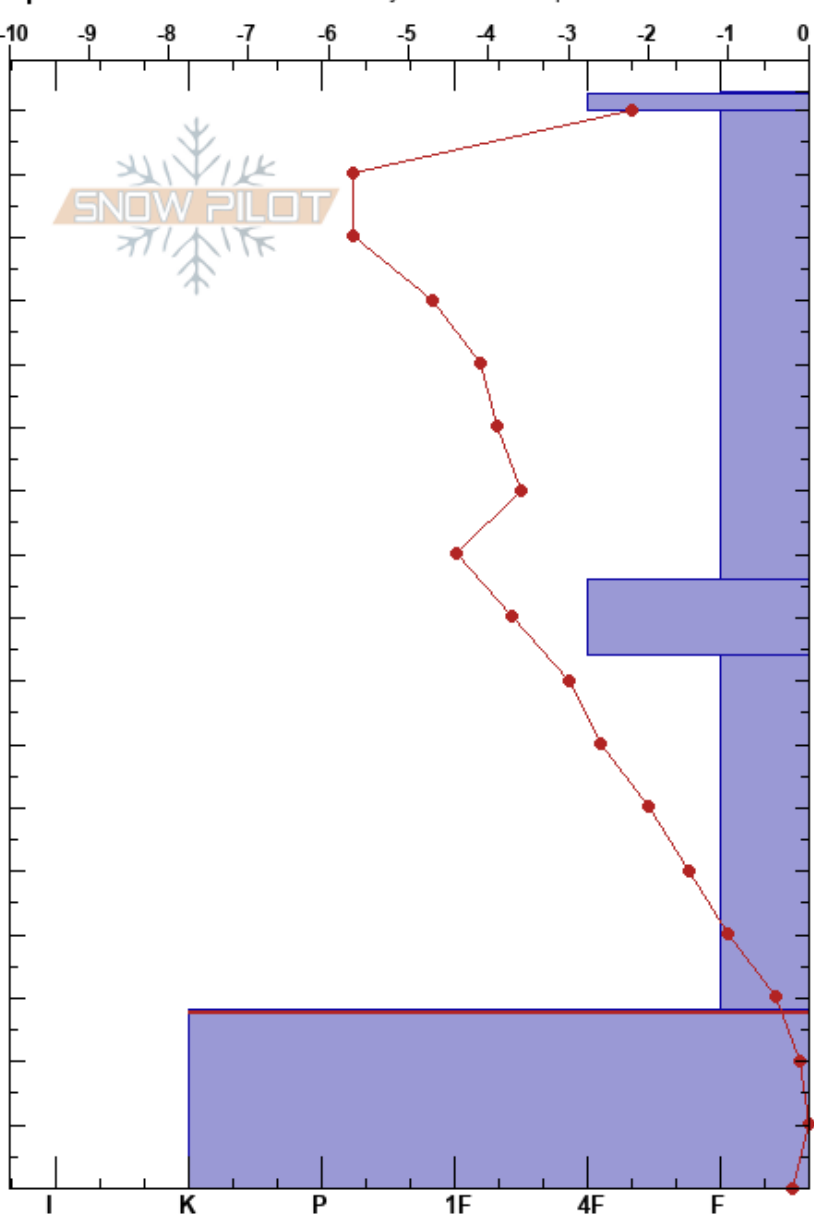

Sawmill
 San Gabriel Mountains
 CA

Trevor Samorajski
 02/27/2023 - 7:30am
 Co-ord: 34.36598N, -117.69106W
 Slope Angle: 34°
 Wind Loading: no

Stability: Fair
 Air Temperature: -1.1°C
 Sky Cover: OVC
 Precipitation: NO
 Wind: SW Calm

HS: 173
 PF: 90
 PS: 20
 28-0cm: Problematic layer

Elevation: 7792 ft
 Aspect: 113°

Specifics: Recent avalanche activity on different slopes

Elevation (cm)	Crystal		Moisture	ρ kg/m ³	Stability tests & Layer comments
	Form	Size			
173		5			
160-173	V	5-5			
150-160	-	1-1			
130-150	*	0.1-0.3			
90-130	/	0.1-0.3			← CT20, Q3 @115cm
50-90	☐	0.1-0.3			
28-50	■	2-2.5			← CT26, Q2 @28cm ← ECTN15 @28cm