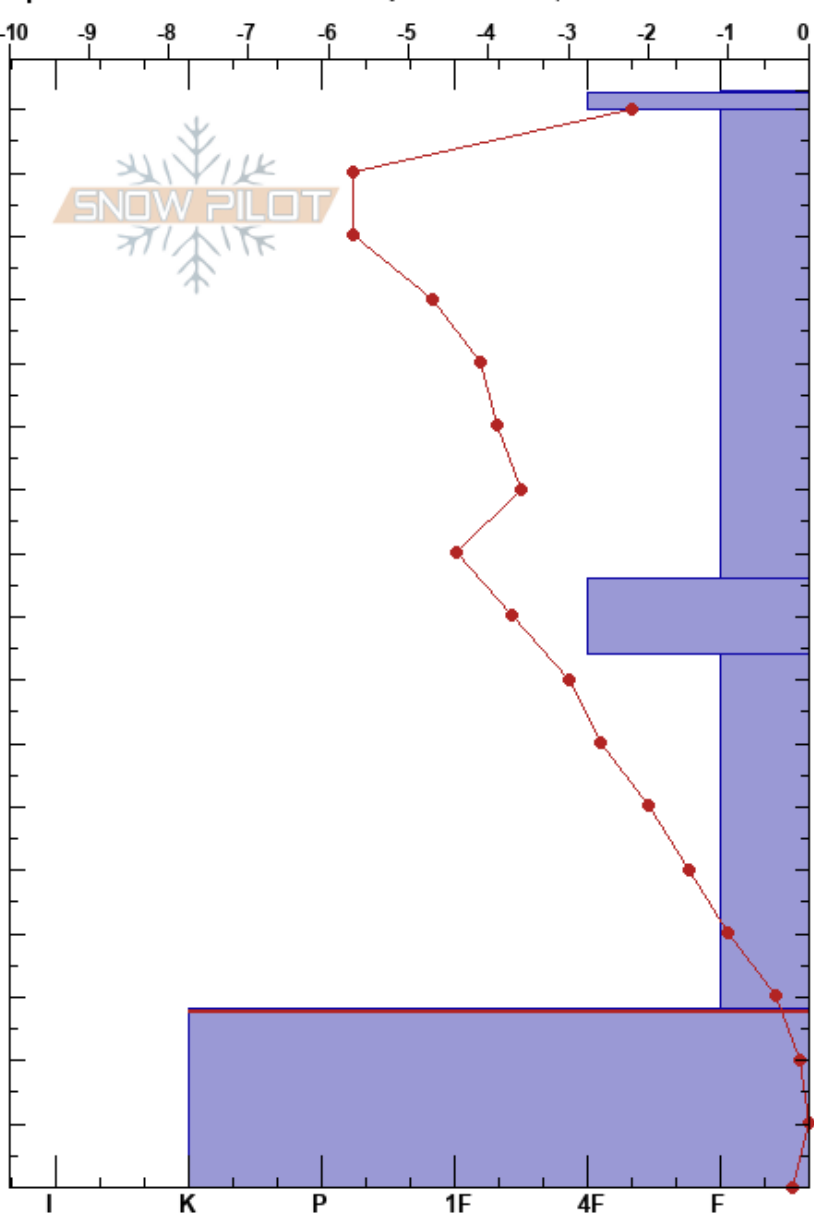

Sawmill
 San Gabriel Mountains
 CA

Trevor Samorajski
 02/27/2023 - 7:30am
 Co-ord: 34.36598N, -117.69106W
 Slope Angle: 34°
 Wind Loading: no

Stability: Fair
 Air Temperature: -1.1°C
 Sky Cover: OVC
 Precipitation: NO
 Wind: SW Calm

HS: 173
 PF: 90
 PS: 20
 28-0cm: Problematic layer

Elevation: 7792 ft
 Aspect: 113°
 Specifics: Recent avalanche activity on different slopes

Form	Crystal		Moisture	ρ kg/m ³	Stability tests & Layer comments
	Size				
	5				
∨	5-5				
-	1-1				
*	0.1-0.3				
/	0.1-0.3				← CT20, Q3 @115cm
☐	0.1-0.3				
■	2-2.5				← CT26, Q2 @28cm ← ECTN15 @28cm