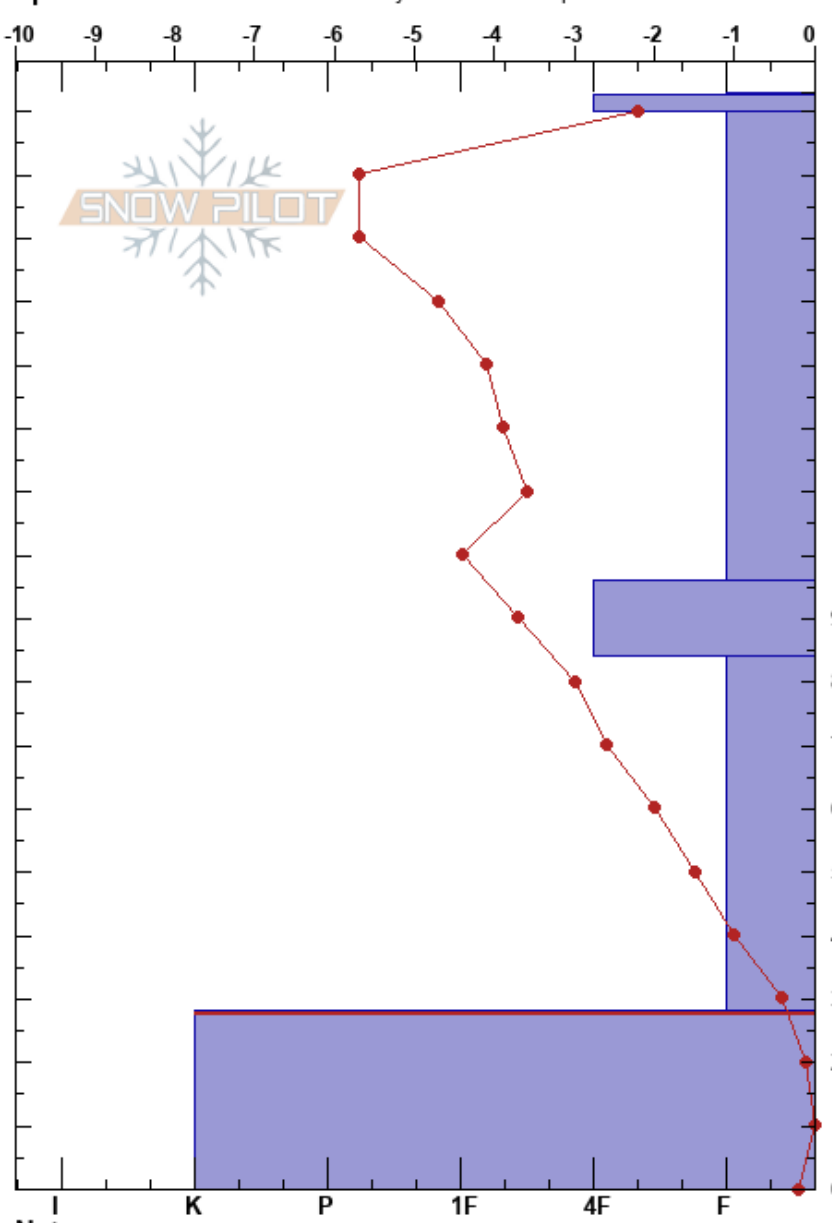

Sawmill  
 San Gabriel Mountains  
 CA  
 Elevation: 7792 ft  
 Aspect: 113°  
 Specifics: Recent avalanche activity on different slopes

Trevor Samorajski  
 02/27/2023 - 7:30am  
 Co-ord: 34.36598N, -117.69106W  
 Slope Angle: 34°  
 Wind Loading: no

Stability: Fair  
 Air Temperature: -1.1°C  
 Sky Cover: OVC  
 Precipitation: NO  
 Wind: SW Calm  
 HS: 173  
 PF: 90  
 PS: 20  
 28-0cm: Problematic layer

Form	Crystal		Moisture	$\rho$ kg/m <sup>3</sup>	Stability tests & Layer comments
	Size	Moisture			
	5				
V	5-5				
-	1-1				
*	0.1-0.3				← CT20, Q3 @115cm
/	0.1-0.3				
☐	0.1-0.3				
■	2-2.5				← CT26, Q2 @28cm ← ECTN15 @28cm