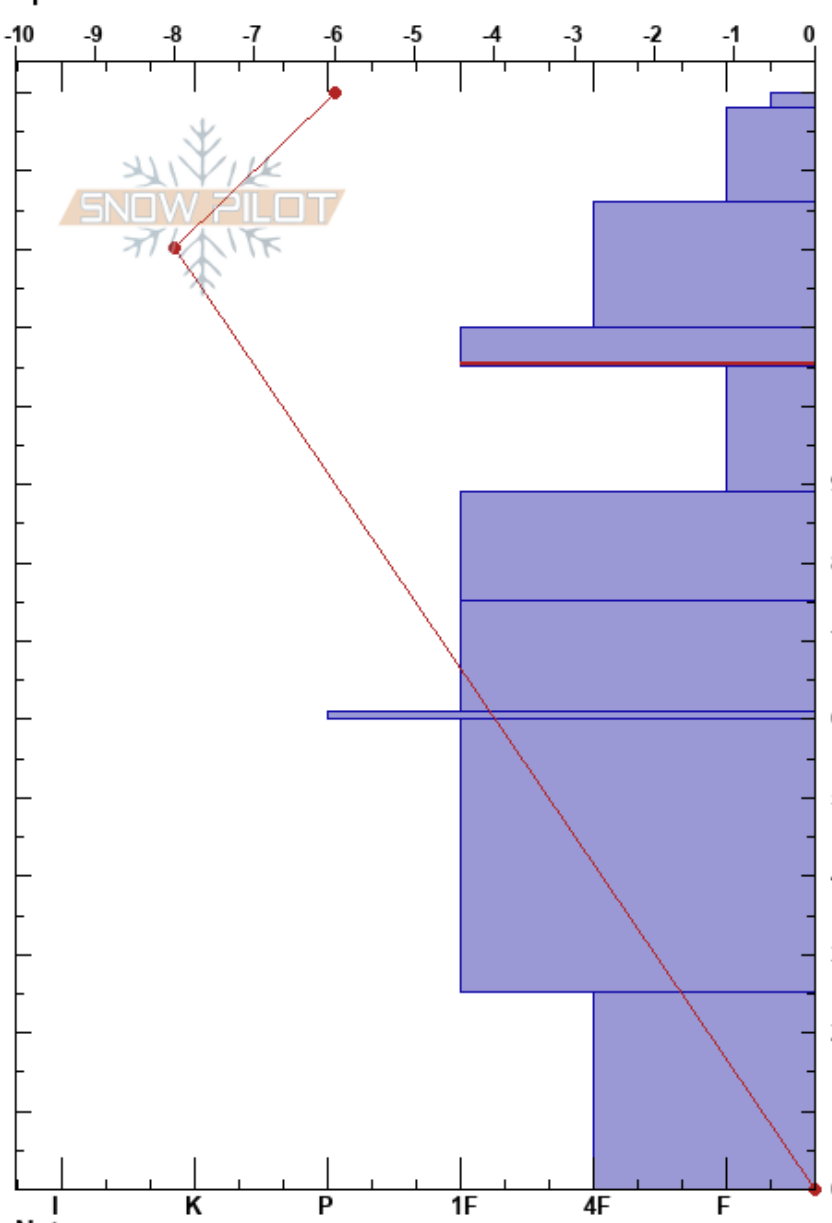

Stability: **HS: 140**  
 Air Temperature: -9°C  
 Sky Cover: CLR  
 Precipitation: NO  
 Wind: W Calm

Layer Notes:  
 PF: 100 110-105cm: Problematic layer  
 PS: 10

| Height (cm) | Crystal |      | $\rho$ kg/m <sup>3</sup> | Stability tests & Layer comments |
|-------------|---------|------|--------------------------|----------------------------------|
|             | Form    | Size |                          |                                  |
| 140         |         | 2    |                          |                                  |
| 130         | •       | 0.3  |                          |                                  |
| 120         | ⊖       | 1    |                          | ← ECTN23 @119cm                  |
| 110         | ⊖       | 1    |                          | ← PST100/100 (X) @119cm          |
| 100         | ⊖       | 2    |                          |                                  |
| 90          | ⊖       | 2    |                          |                                  |
| 80          | ⊖       | 2    |                          |                                  |
| 70          | ⊖       | 2    |                          |                                  |
| 60          | ⊙       | 1    |                          |                                  |
| 50          |         |      |                          |                                  |
| 40          | □       | 1.5  |                          |                                  |
| 30          |         |      |                          |                                  |
| 20          |         |      |                          |                                  |
| 10          | ^       | 3    |                          |                                  |
| 0           |         |      |                          |                                  |