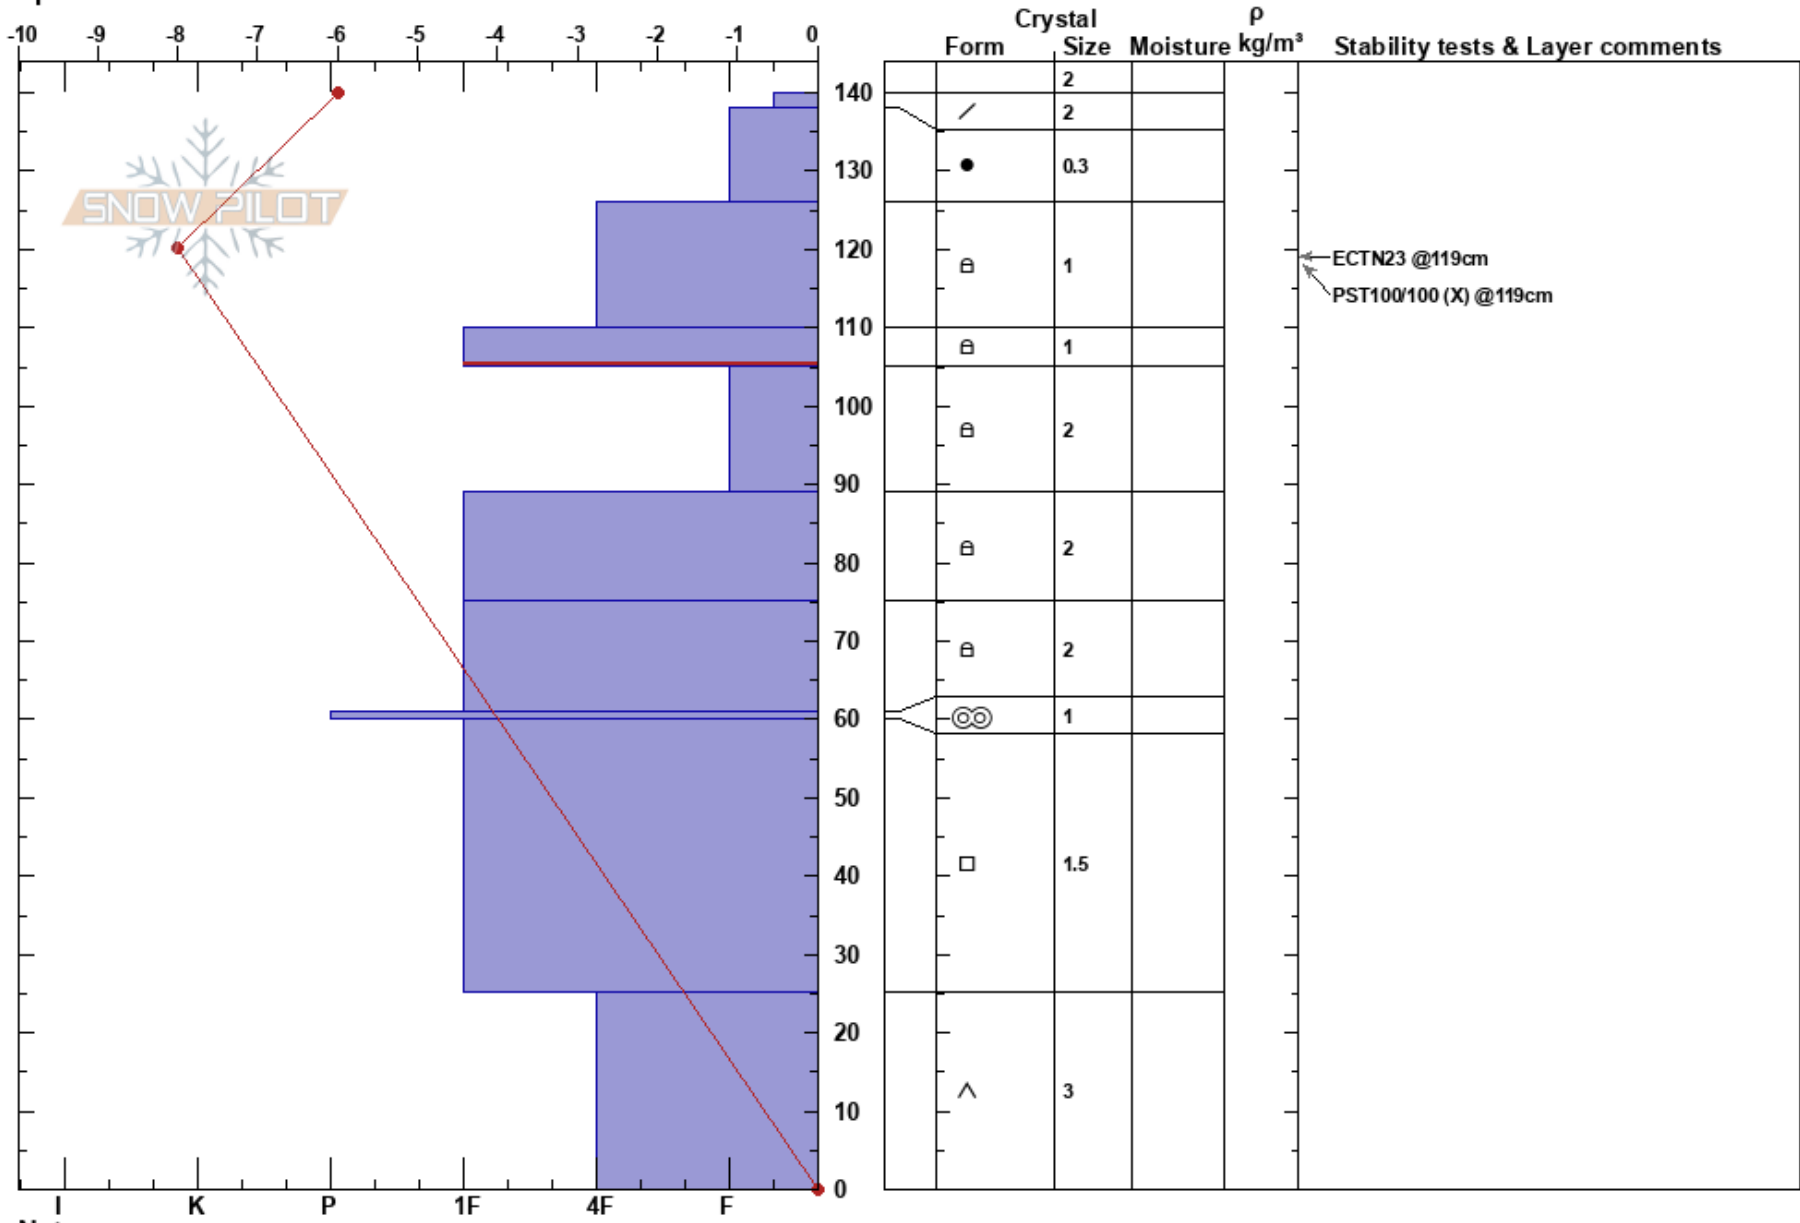

Richmond Ridge West Fa Marian Krogh
Elk Mountains 02/27/2023 - 11:00am
CO Co-ord: 39.14500N, -106.81500W
Elevation: 3400 m Slope Angle: 19°
Aspect: W Wind Loading: no
Specifics:

Stability: **HS: 140**
Air Temperature: **-9°C** PF: 100 110-105cm: Problematic layer
Sky Cover: CLR PS: 10
Precipitation: NO
Wind: W Calm

Notes: Yellow Flags - 6 at 105cm