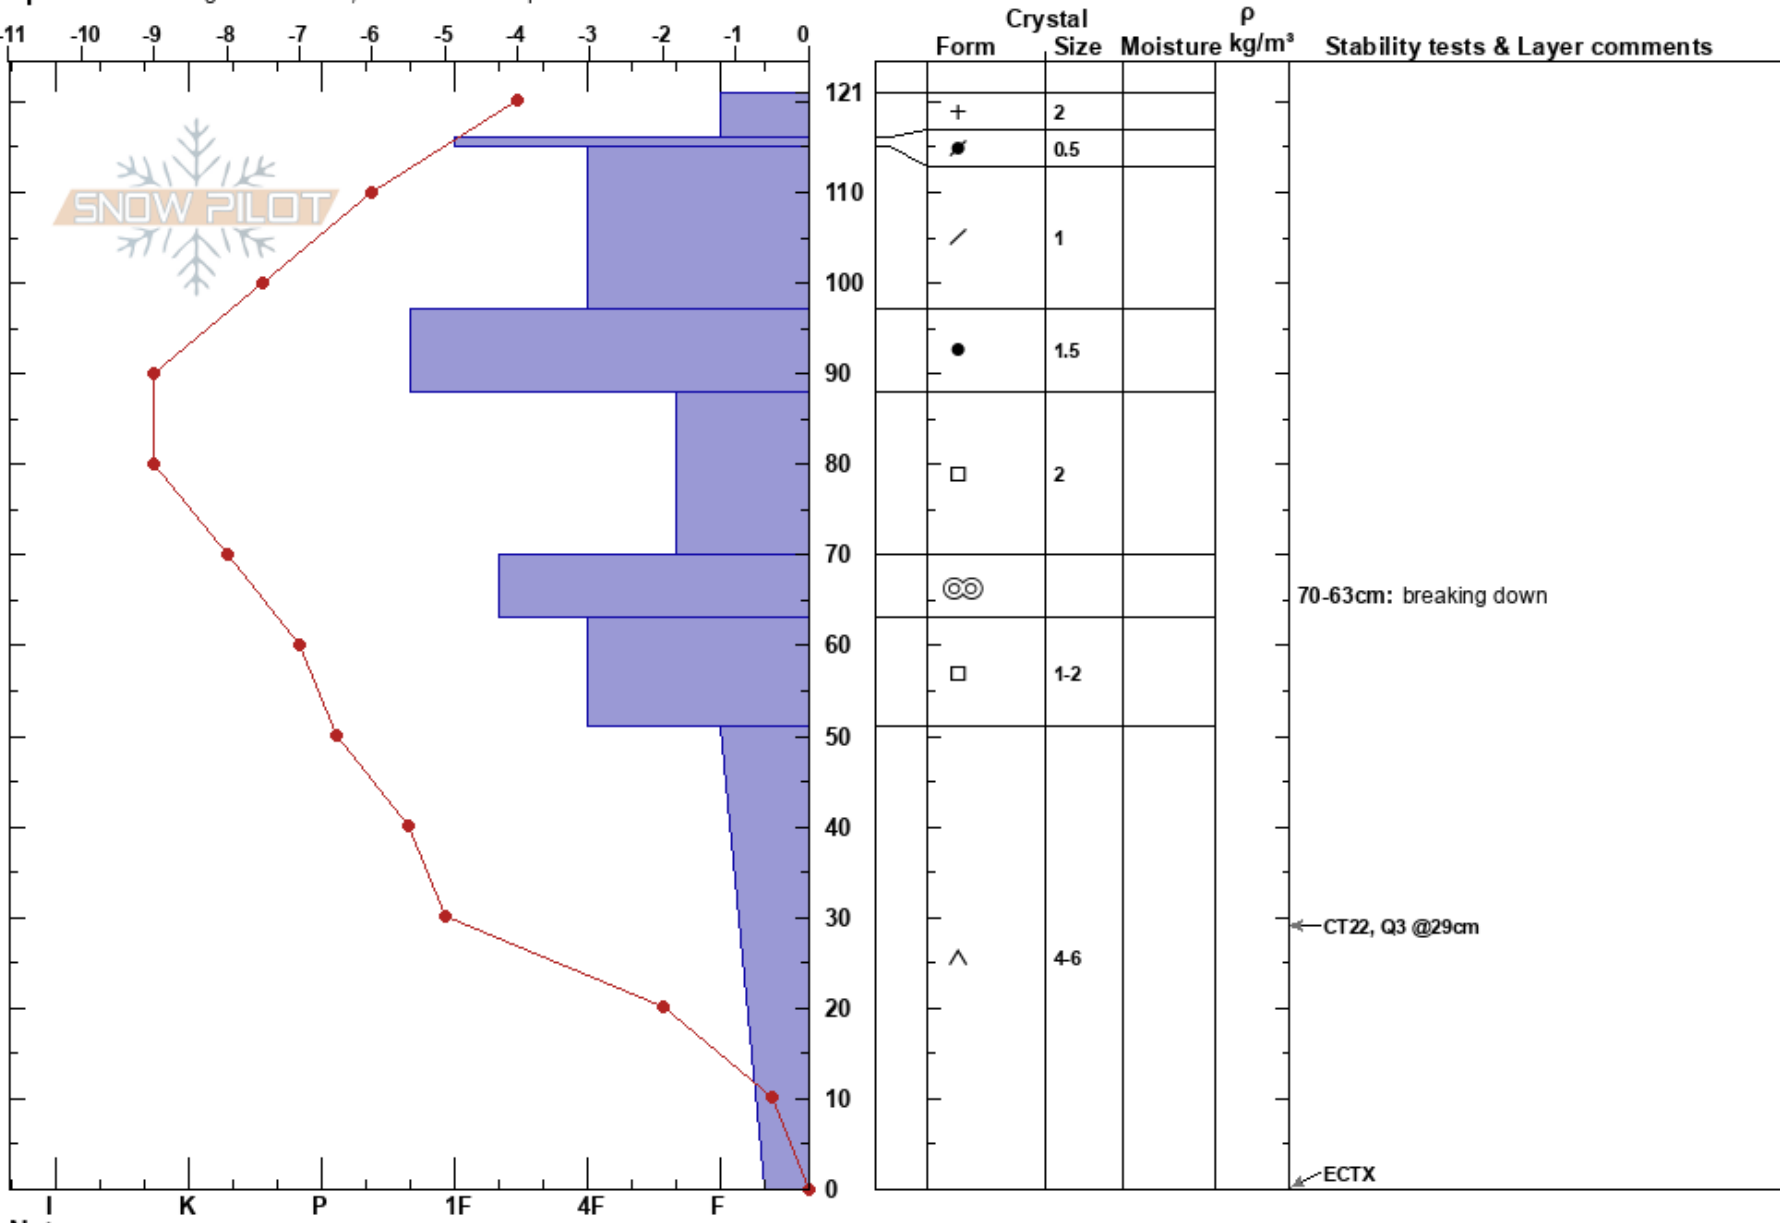

Colter's
 Bridger Range
 MT
 Elevation: 8570 ft
 Aspect: 84°

Bridger Bowl
 02/27/2023 - 2:00pm
 Co-ord: 45.81071N, -110.93059W
 Slope Angle: 36°
 Wind Loading: previous

Stability: **HS: 121**
 Air Temperature: **PF: 27** 70-63cm: breaking down
 Sky Cover: SCT
 Precipitation: NO
 Wind: Calm

Specifics: Pit dug in a Ski Area; Ski tracks on slope

Notes: Shane and Ella