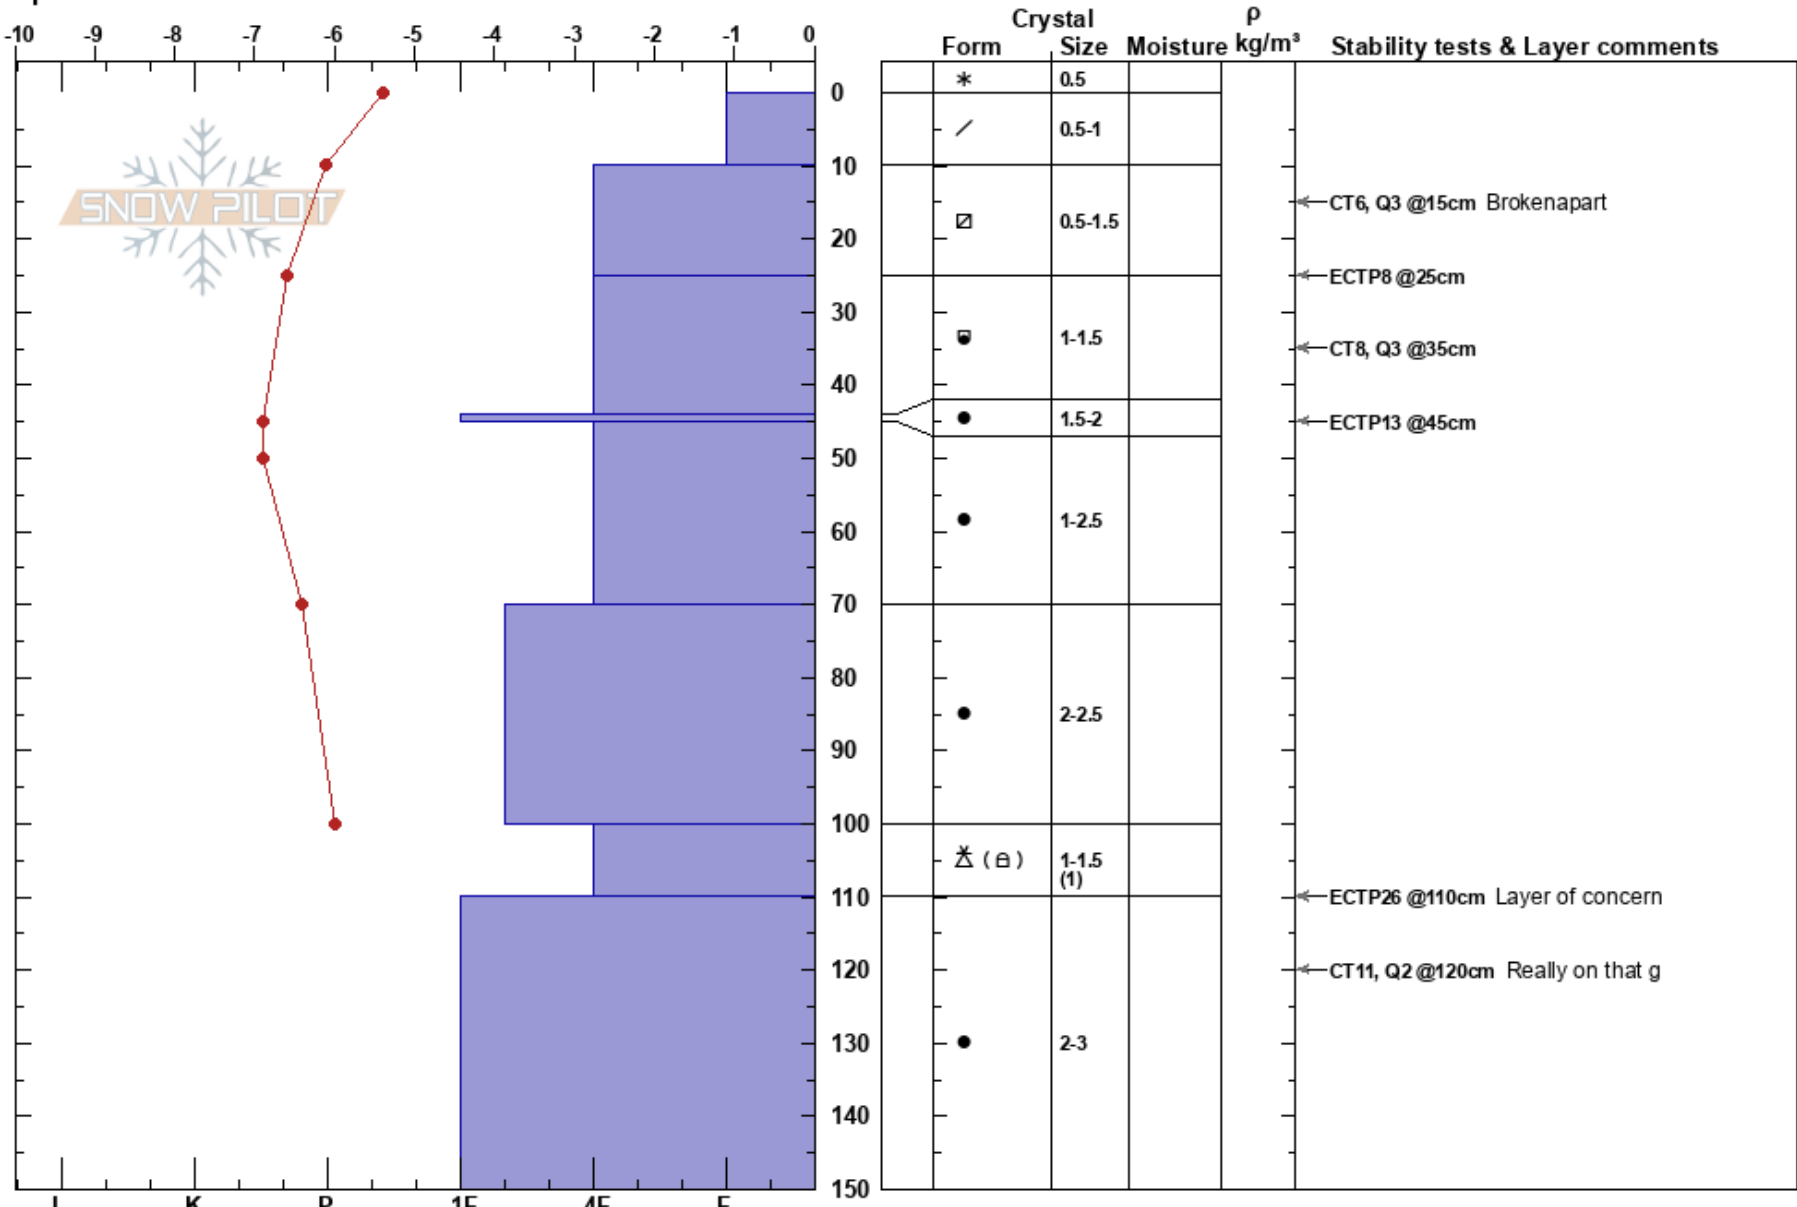

Old Man upper elbow
 North Cascades, West
 WA
 Elevation: 5100 ft
 Aspect: 0°
 Specifics:

Chris Loeser
 02/27/2023 - 11:00am
 Co-ord: 48.84984N, -121.66929W
 Slope Angle: 28°
 Wind Loading: previous

Stability: Good PF: 23
 Air Temperature: -4.2°C PS: 60 110-150cm: Problematic layer
 Sky Cover: OVC
 Precipitation: S-1
 Wind: Calm

Notes: Pit dug for stability tests @150cm then went 175cm deep to investigate potential lower layer of concern