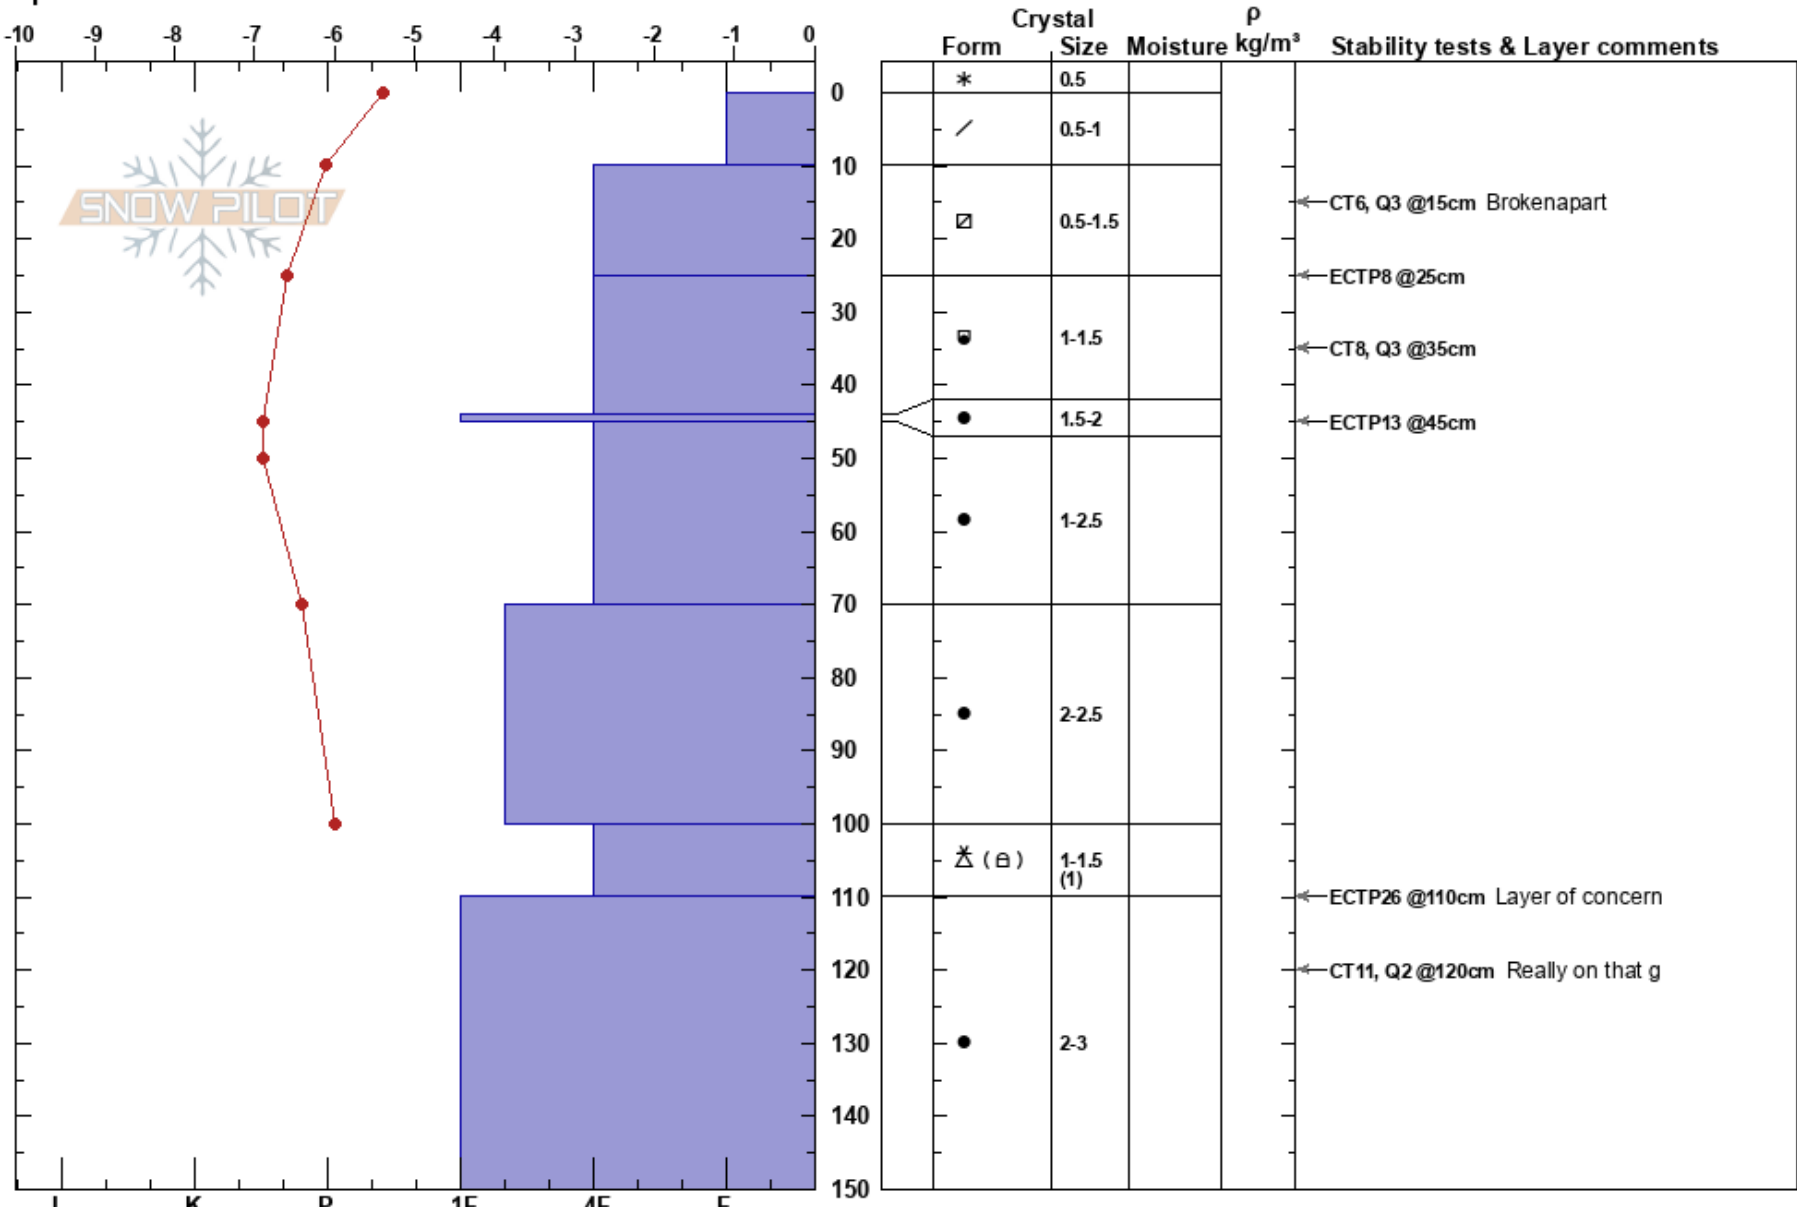

Old Man upper elbow  
 North Cascades, West  
 WA  
 Elevation: 5100 ft  
 Aspect: 0°  
 Specifics:

Chris Loeser  
 02/27/2023 - 11:00am  
 Co-ord: 48.84984N, -121.66929W  
 Slope Angle: 28°  
 Wind Loading: previous

Stability: Good PF: 23  
 Air Temperature: -4.2°C PS: 60 110-150cm: Problematic layer  
 Sky Cover: OVC  
 Precipitation: S-1  
 Wind: Calm

Notes: Pit dug for stability tests @150cm then went 175cm deep to investigate potential lower layer of concern