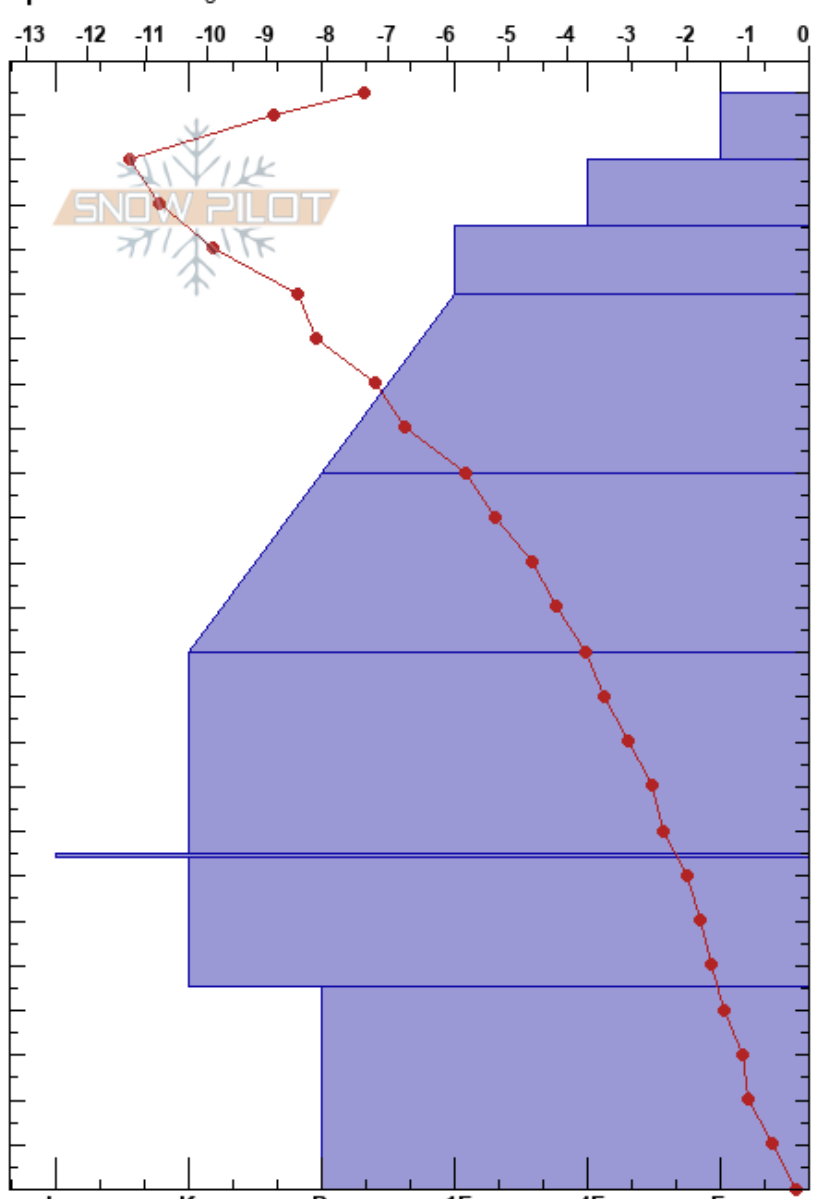

BWSR Weekly

Brydan Tollefson

Stability:

HS:245

Layer Notes:

Monashee

27/02/2023 - 11:30

Air Temperature: -6.7°C

PF: 35

75-74cm: Dec 26 IFcr

BC

Co-ord: 49.74215N, -118.92399W

Sky Cover: OVC

45-0cm: Facets are nearly rounds

Elevation: 2010 m

Slope Angle: 5°

Precipitation: NO

Aspect: E

Wind Loading:

Wind: Calm

Specifics: Pit dug in a Ski Area

Form	Crystal		Moisture	ρ kg/m³	Stability tests & Layer comments
	Size				
/	1-2		D		
/	1-2				CT9, PC @230cm (x2) on PP ECTN9 @230cm
•	0.5-1		D		CT11, SC @228cm (x2) on PP ECTN11 @228cm
•	0.5-1		D		CT25, SC @200cm (x2) on DFbk ECTN25 @200cm
•	0.5-1		D		
•	1-2		D		
			D		75-74cm: Dec 26 IFcr
•	1-2		D		
⊖	1-4		D		45-0cm: Facets are nearly rounds