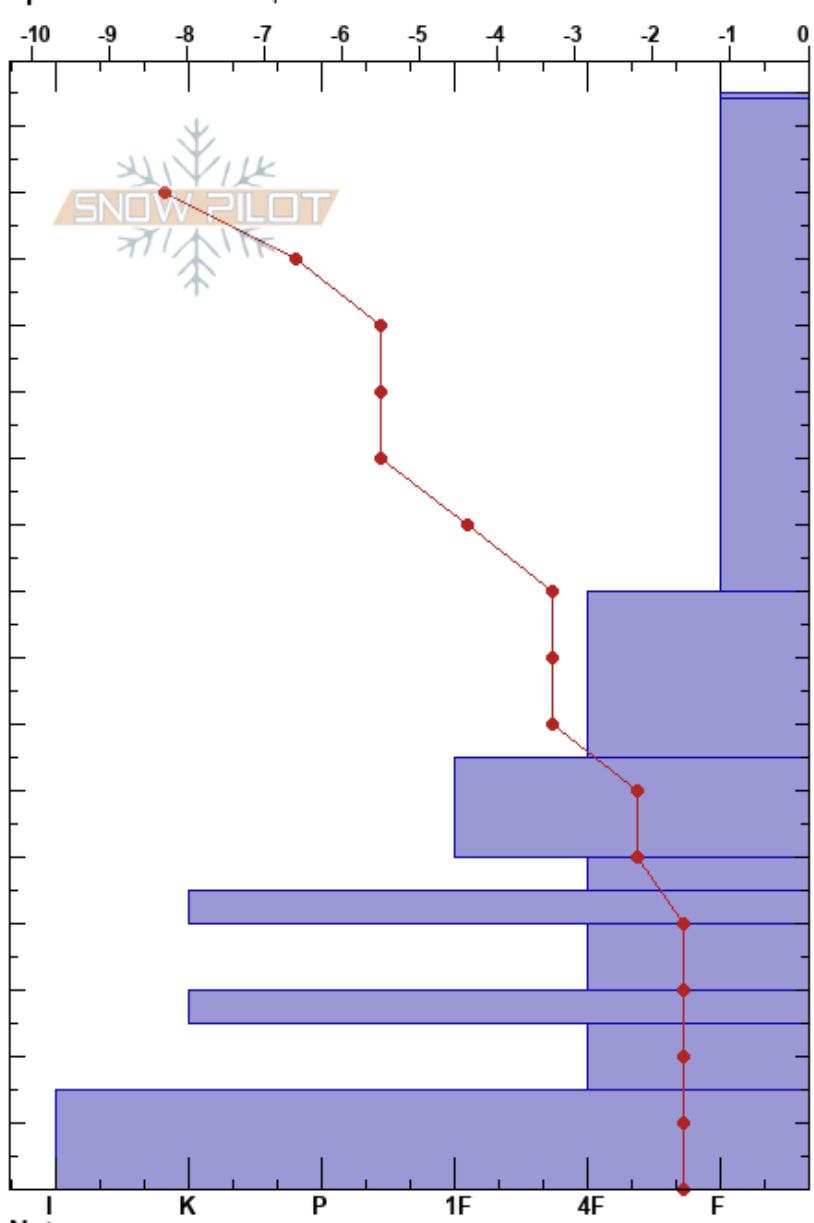

Sawmill North Aspect
 San Gabriel Mountains
 CA
 Elevation: 7845 ft
 Aspect: 26°
 Specifics: We skied slope

Amando Hernandez
 02/27/2023 - 8:06am
 Co-ord: 34.36507N, -117.69006W
 Slope Angle: 35°
 Wind Loading:

Stability: **HS: 165**
 Air Temperature: -4.4°C **PF: 40** 90-65cm: Problematic layer
 Sky Cover: CLR **PS: 55**
 Precipitation: NO
 Wind: Calm

Form	Crystal Size	Moisture	ρ kg/m ³	Stability tests & Layer comments
V	1-2			
* (F)	1-2			
F	1-1			← CT8, Q2 @70cm
* (F)				
☐	2-2			
■	2-2			
⊙⊙	3-3			
■				
∇ (B)	2-3(2)			
■				← ECTX No Fracture

Notes: Surface was smooth, blue bird morning.