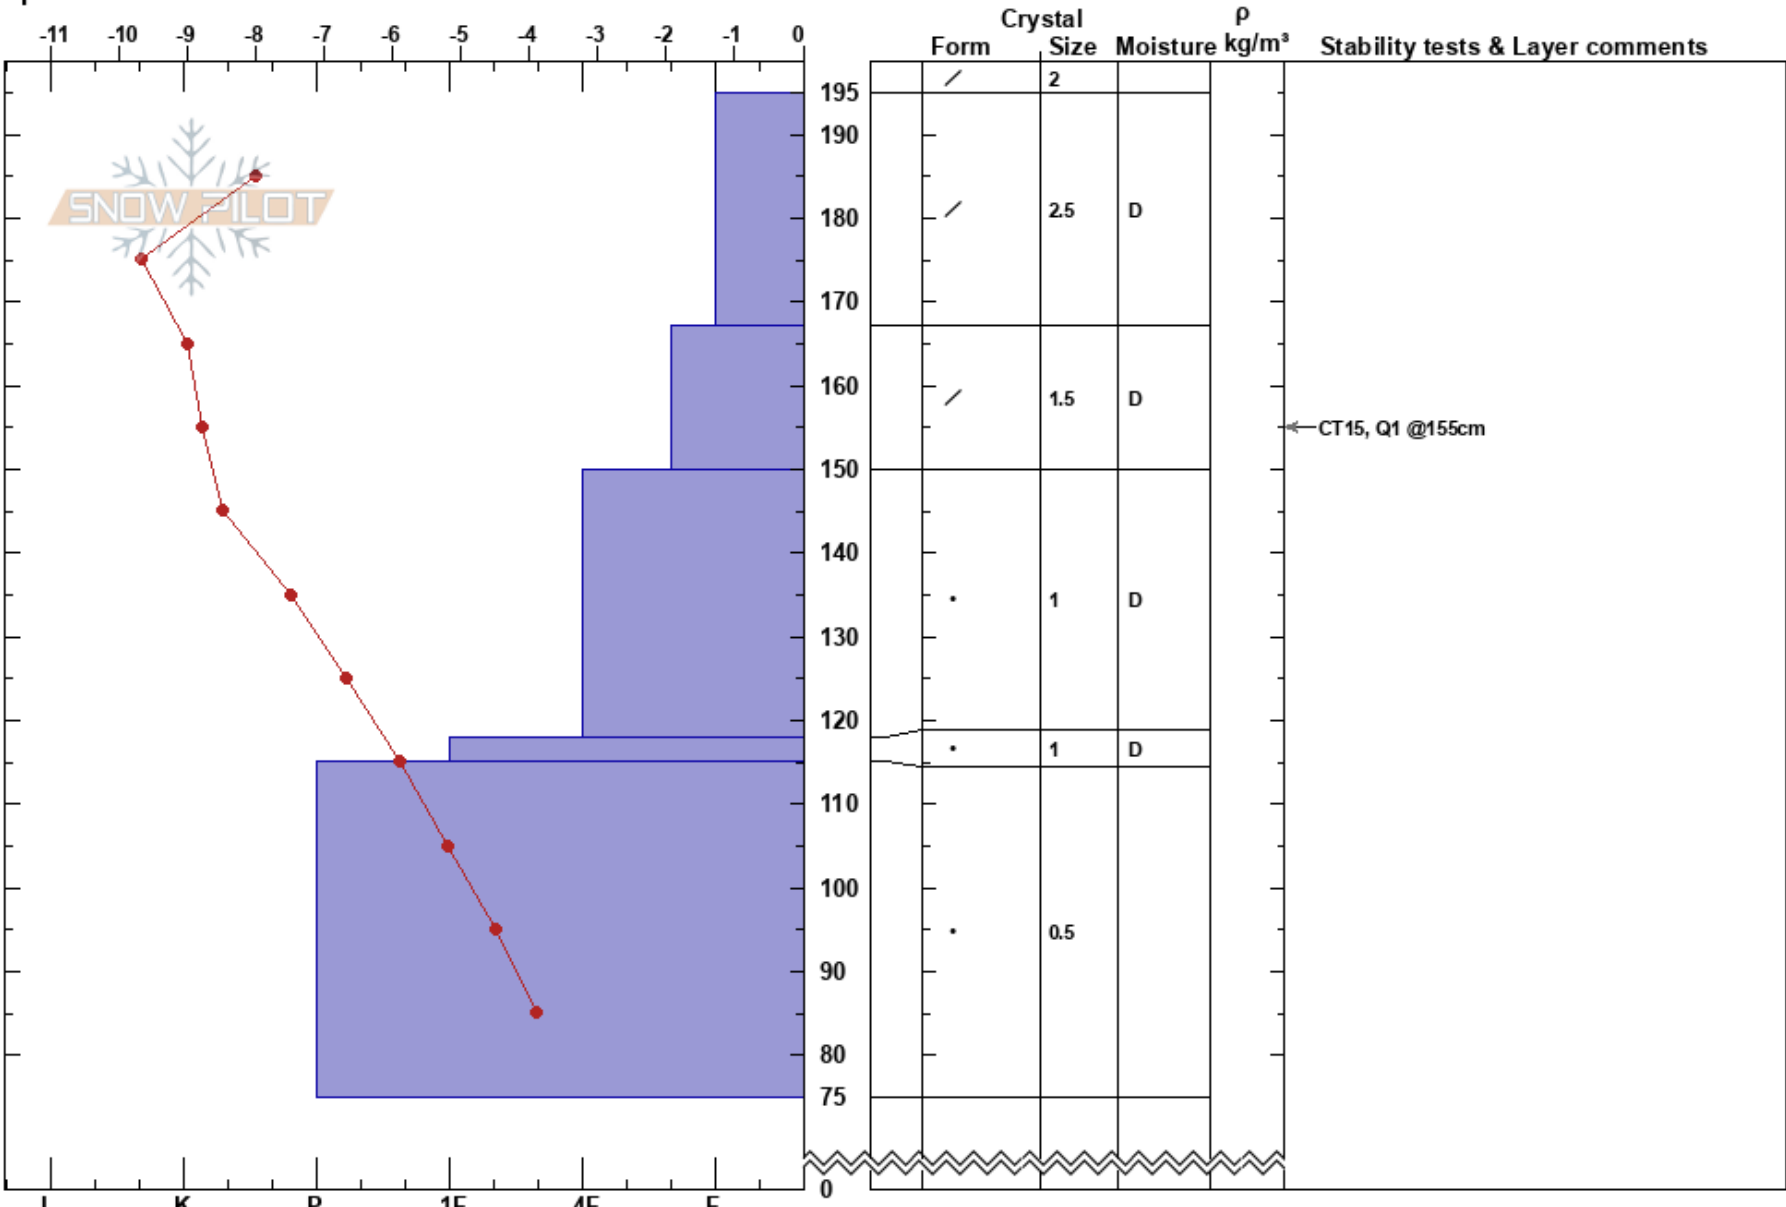

Main face upper
 Columbia Mountains
 BC
 Elevation: 6654 ft
 Aspect: SE
 Specifics:

leigh purvis
 27/02/2023 - 11:30
 Co-ord:
 Slope Angle: 20°
 Wind Loading: previous

Stability:
 Air Temperature: -10.5°C
 Sky Cover: FEW
 Precipitation: NO
 Wind: Calm

HS: 195
 PF: 80
 PS: 40
 Layer Notes:

Notes: