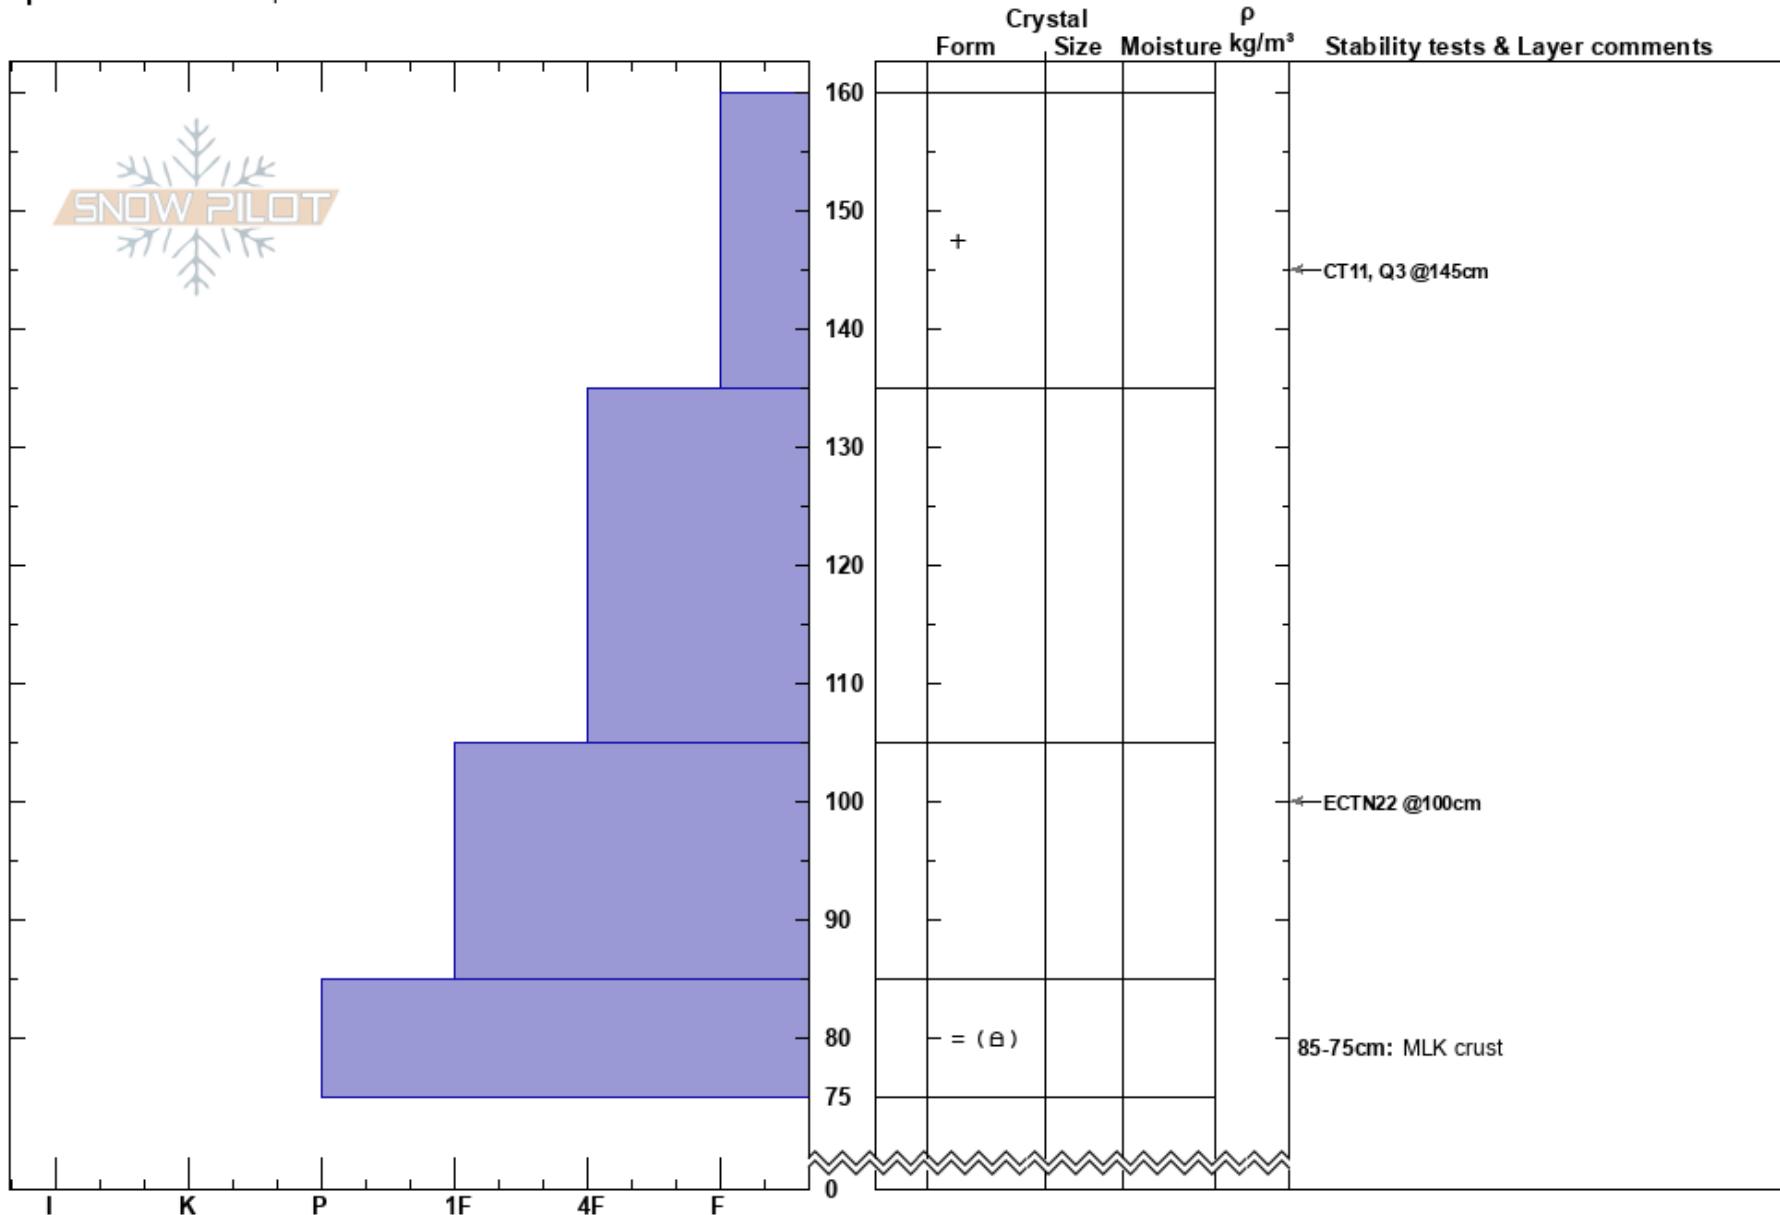

Pocket Creek
 Mt. Hood
 OR
Elevation:
Aspect:
Specifics: We skied slope

Joseph Dellaporta
 02/27/2023 - 1:00pm
Co-ord: 45.31284N, -121.57182W
Slope Angle:
Wind Loading: no

Stability: Good
Air Temperature:
Sky Cover: OVC
Precipitation: S1
Wind: S Light Breeze

HS: 160
 160-135cm: Problematic layer
 85-75cm: MLK crust

Notes: