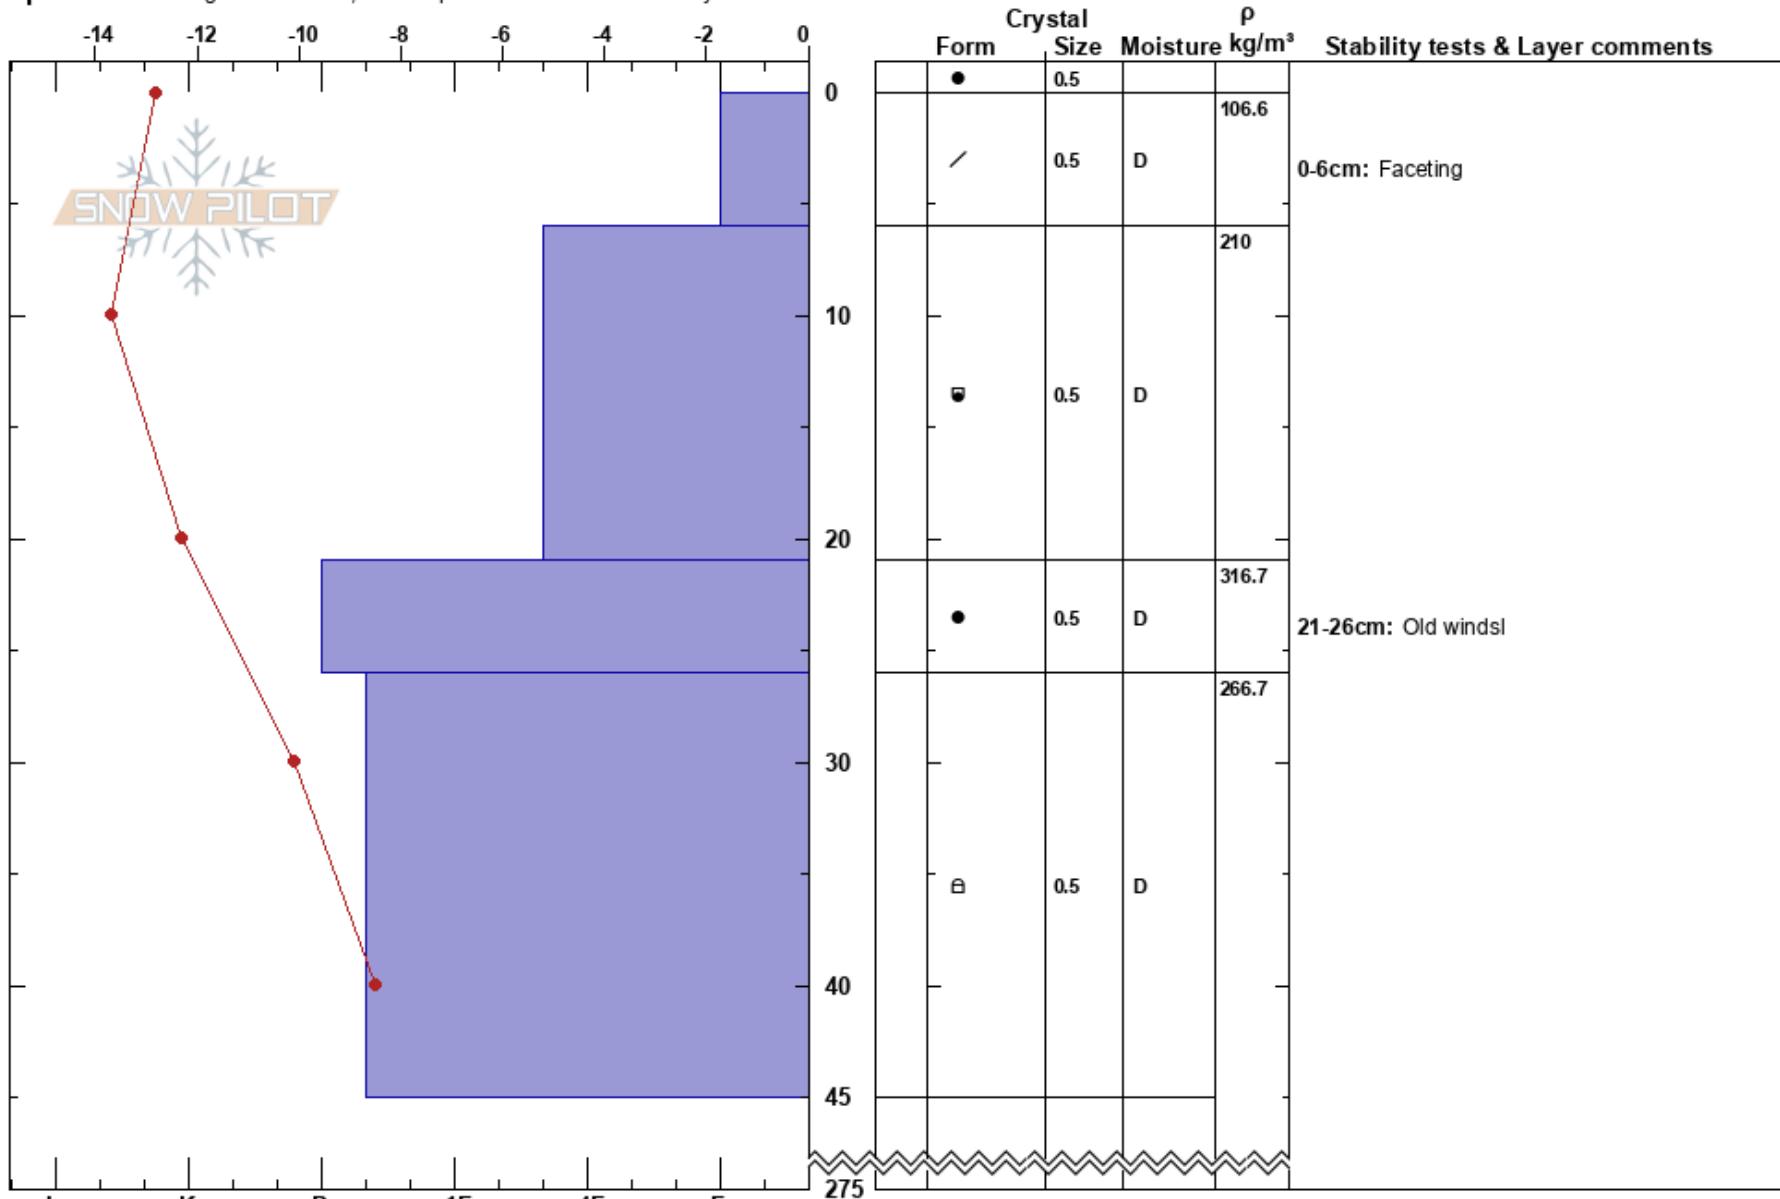

Spirit - 2023-02-23

Nata de Leeuw

Stability:

HS:275

Layer Notes:

Madison Range-N

02/23/2023 - 1:15pm

Air Temperature: -14.5°C PF: 20

0-6cm: Faceting

MT

Co-ord: 12T 465265W 5009697N

Sky Cover: BKN

21-26cm: Old windsl

Elevation: 2680 m

Slope Angle: 24°

Precipitation: NO

Wind: E Light Breeze

Aspect: NE

Wind Loading: no

Specifics: Pit dug in a Ski Area; Pit is representative of backcountry

Notes: Thin wind skin on surface