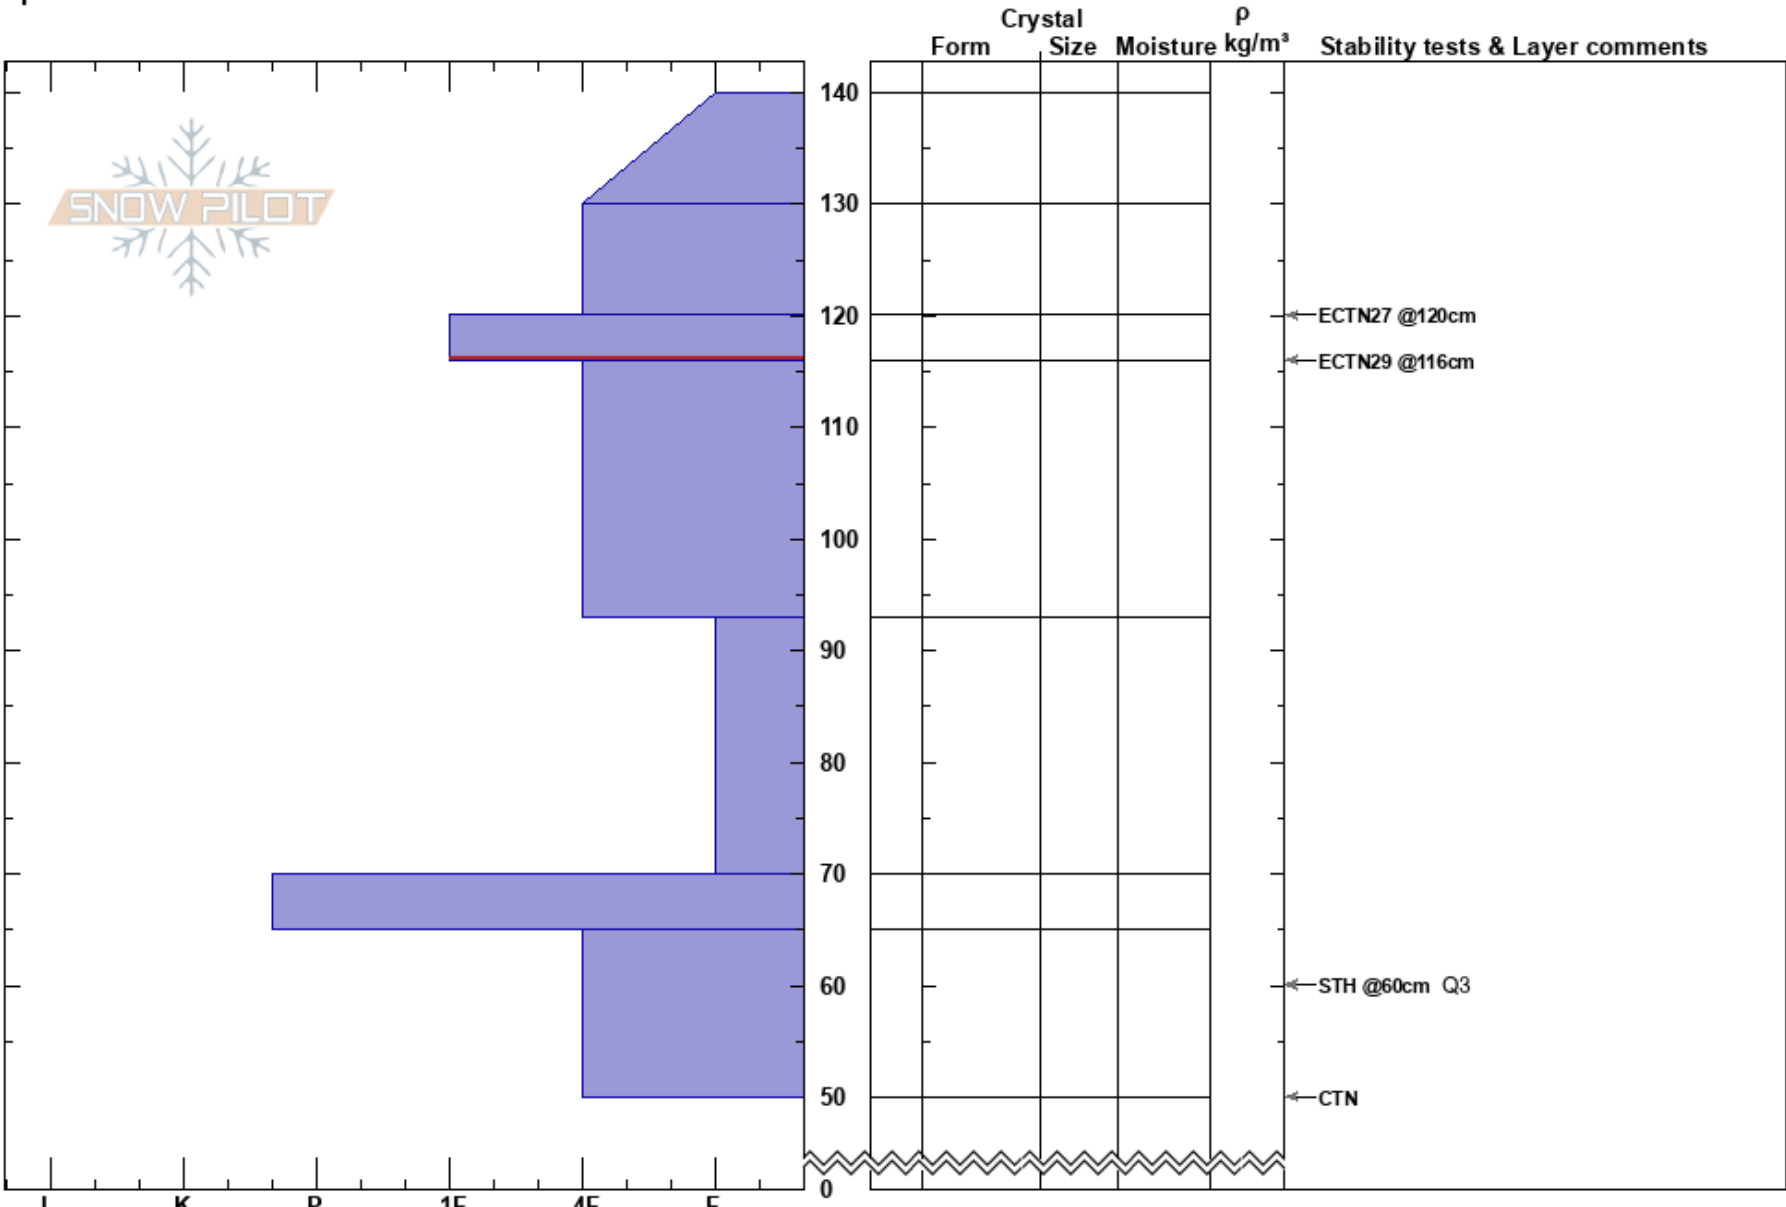

Maytag-Big Holes
 Big Hole Mountains
 ID
 Elevation: 7275 ft
 Aspect: NE
 Specifics:

Glenn Browning
 02/26/2023 - 12:30pm
 Co-ord: 43.71262N, -111.32563W
 Slope Angle: 17°
 Wind Loading: no

Stability:
 Air Temperature: 28°C
 Sky Cover: OVC
 Precipitation: S1
 Wind: SW Light Breeze

HS: 140
 Layer Notes:
 120-116cm: Problematic layer

Notes: Checking New snow of Feb 18+