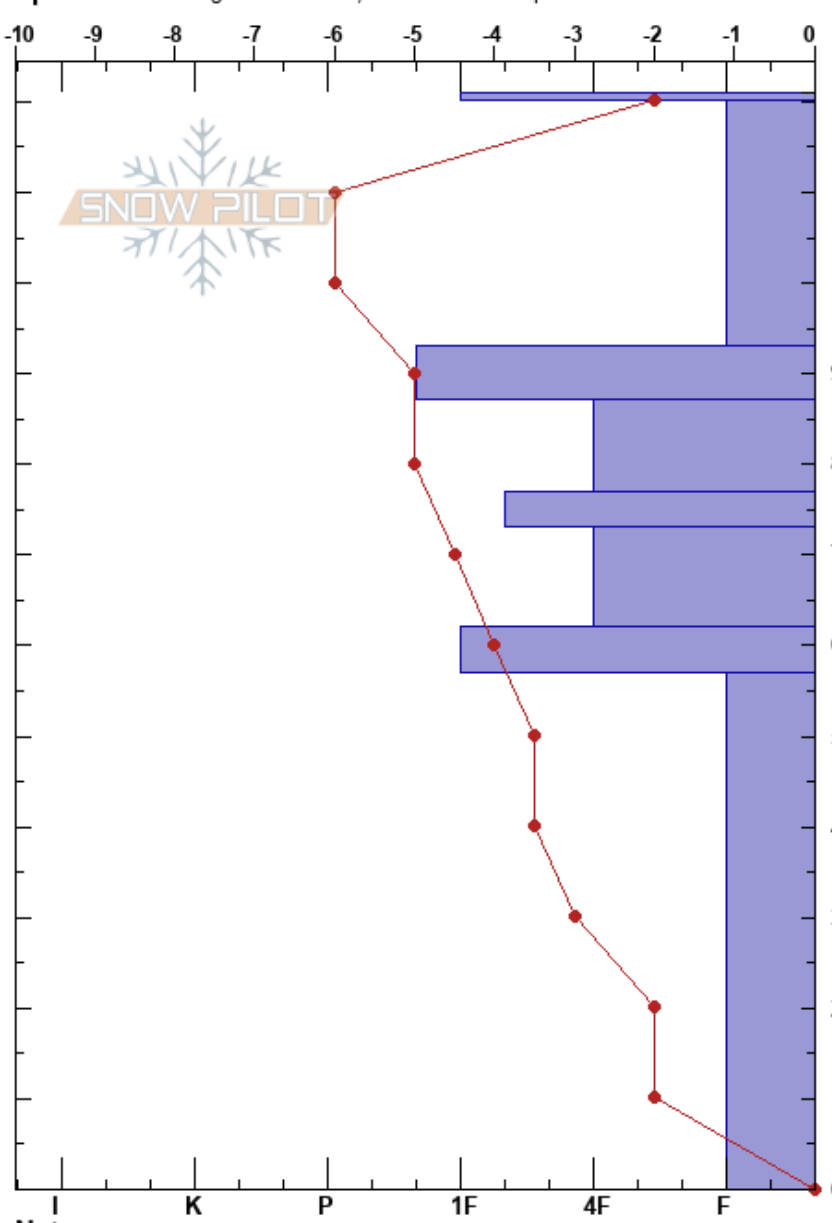

Steam Roller  
 Bridger Range  
 MT  
 Elevation: 8100 ft  
 Aspect: 44°  
 Specifics: Pit dug in a Ski Area; Ski tracks on slope

Bridger Bowl  
 02/26/2023 - 10:10am  
 Co-ord: 45.82222N, -110.92612W  
 Slope Angle: 37°  
 Wind Loading: previous

Stability:  
 Air Temperature:  
 Sky Cover: CLR  
 Precipitation: NO  
 Wind: S Light Breeze

HS: 121  
PF: 90  
Layer Notes:

Elevation (ft)	Crystal		Moisture	$\rho$ kg/m <sup>3</sup>	Stability tests & Layer comments
	Form	Size			
121	•	0.5			
110	+ ( / )	1-2			
90	•	1			
80	□	1.5-2			
70	☐	1.5-2			
60	☐	1			
30	□ ( ^ )	3-6			

ECTP23 @0cm SC

Notes: Ella