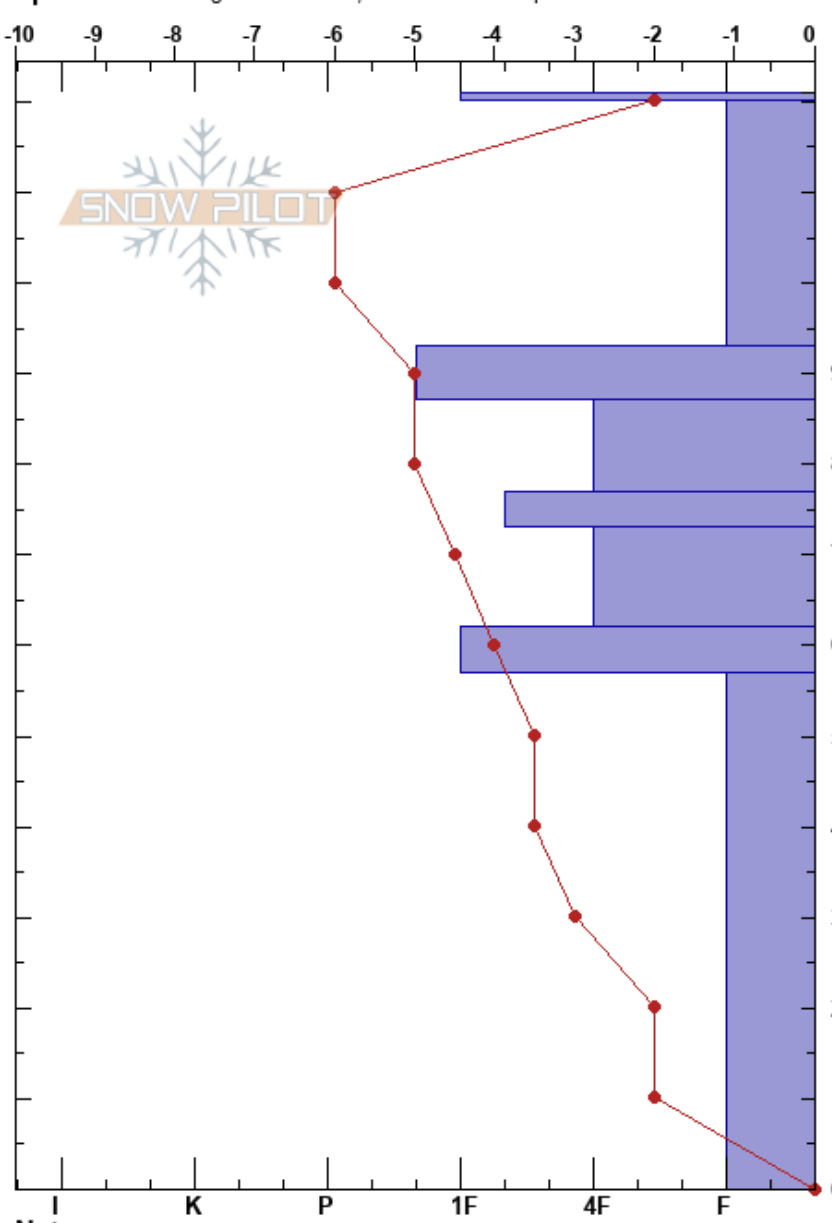

Steam Roller
 Bridger Range
 MT
 Elevation: 8100 ft
 Aspect: 44°
 Specifics: Pit dug in a Ski Area; Ski tracks on slope

Bridger Bowl
 02/26/2023 - 10:10am
 Co-ord: 45.82222N, -110.92612W
 Slope Angle: 37°
 Wind Loading: previous

Stability:
 Air Temperature:
 Sky Cover: CLR
 Precipitation: NO
 Wind: S Light Breeze

HS: 121
PF: 90
Layer Notes:

Form	Crystal Size	Moisture	ρ kg/m ³	Stability tests & Layer comments
•	0.5			
+ (/)	1-2			
•	1			
□	1.5-2			
☐	1			
□	1.5-2			
☐	1			
□ (^)	3-6			

ECTP23 @0cm SC

Notes: Ella