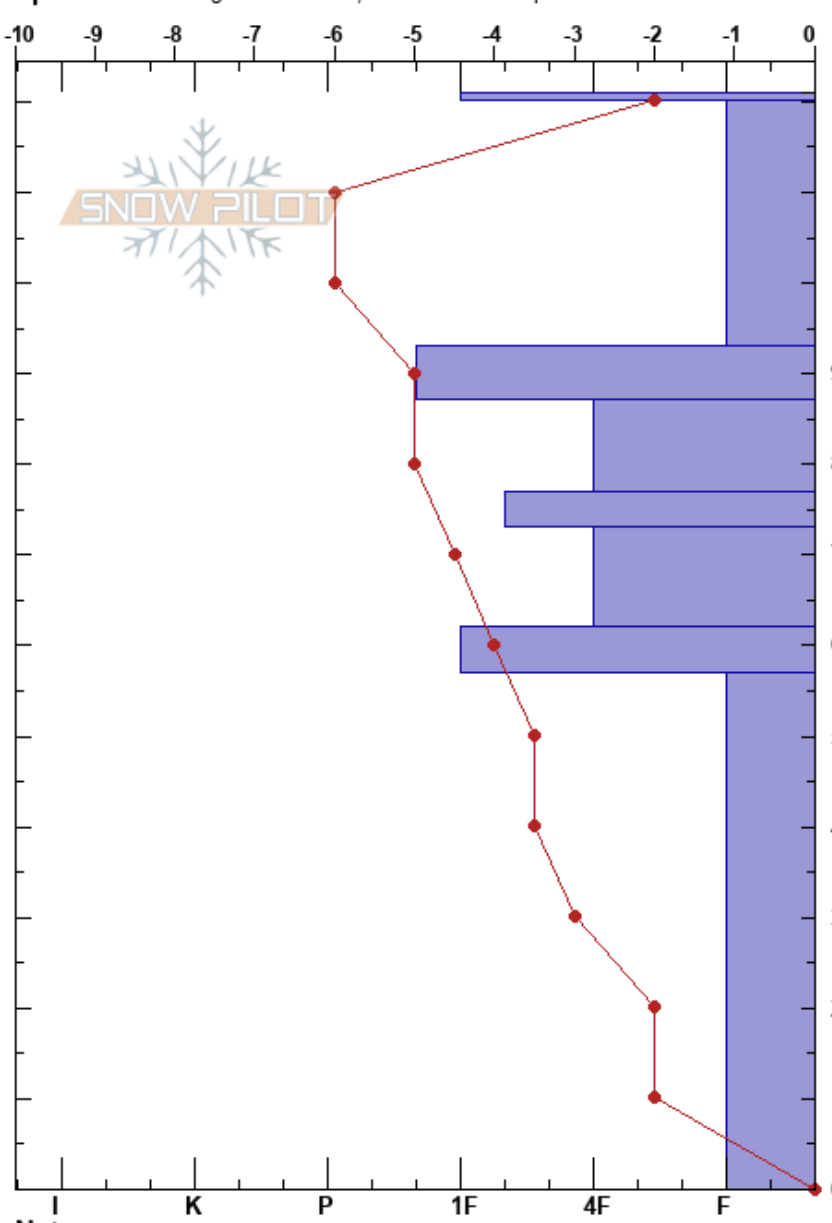

Steam Roller
 Bridger Range
 MT
 Elevation: 8100 ft
 Aspect: 44°
 Specifics: Pit dug in a Ski Area; Ski tracks on slope

Bridger Bowl
 02/26/2023 - 10:10am
 Co-ord: 45.82222N, -110.92612W
 Slope Angle: 37°
 Wind Loading: previous

Stability:
 Air Temperature:
 Sky Cover: CLR
 Precipitation: NO
 Wind: S Light Breeze

HS: 121
PF: 90
Layer Notes:

Form	Crystal		Moisture	ρ kg/m ³	Stability tests & Layer comments
	Size				
•	0.5				
+ (/)	1-2				
•	1				
□	1.5-2				
☐	1				
□	1.5-2				
☐	1				
□ (^)	3-6				

ECTP23 @0cm SC

Notes: Ella