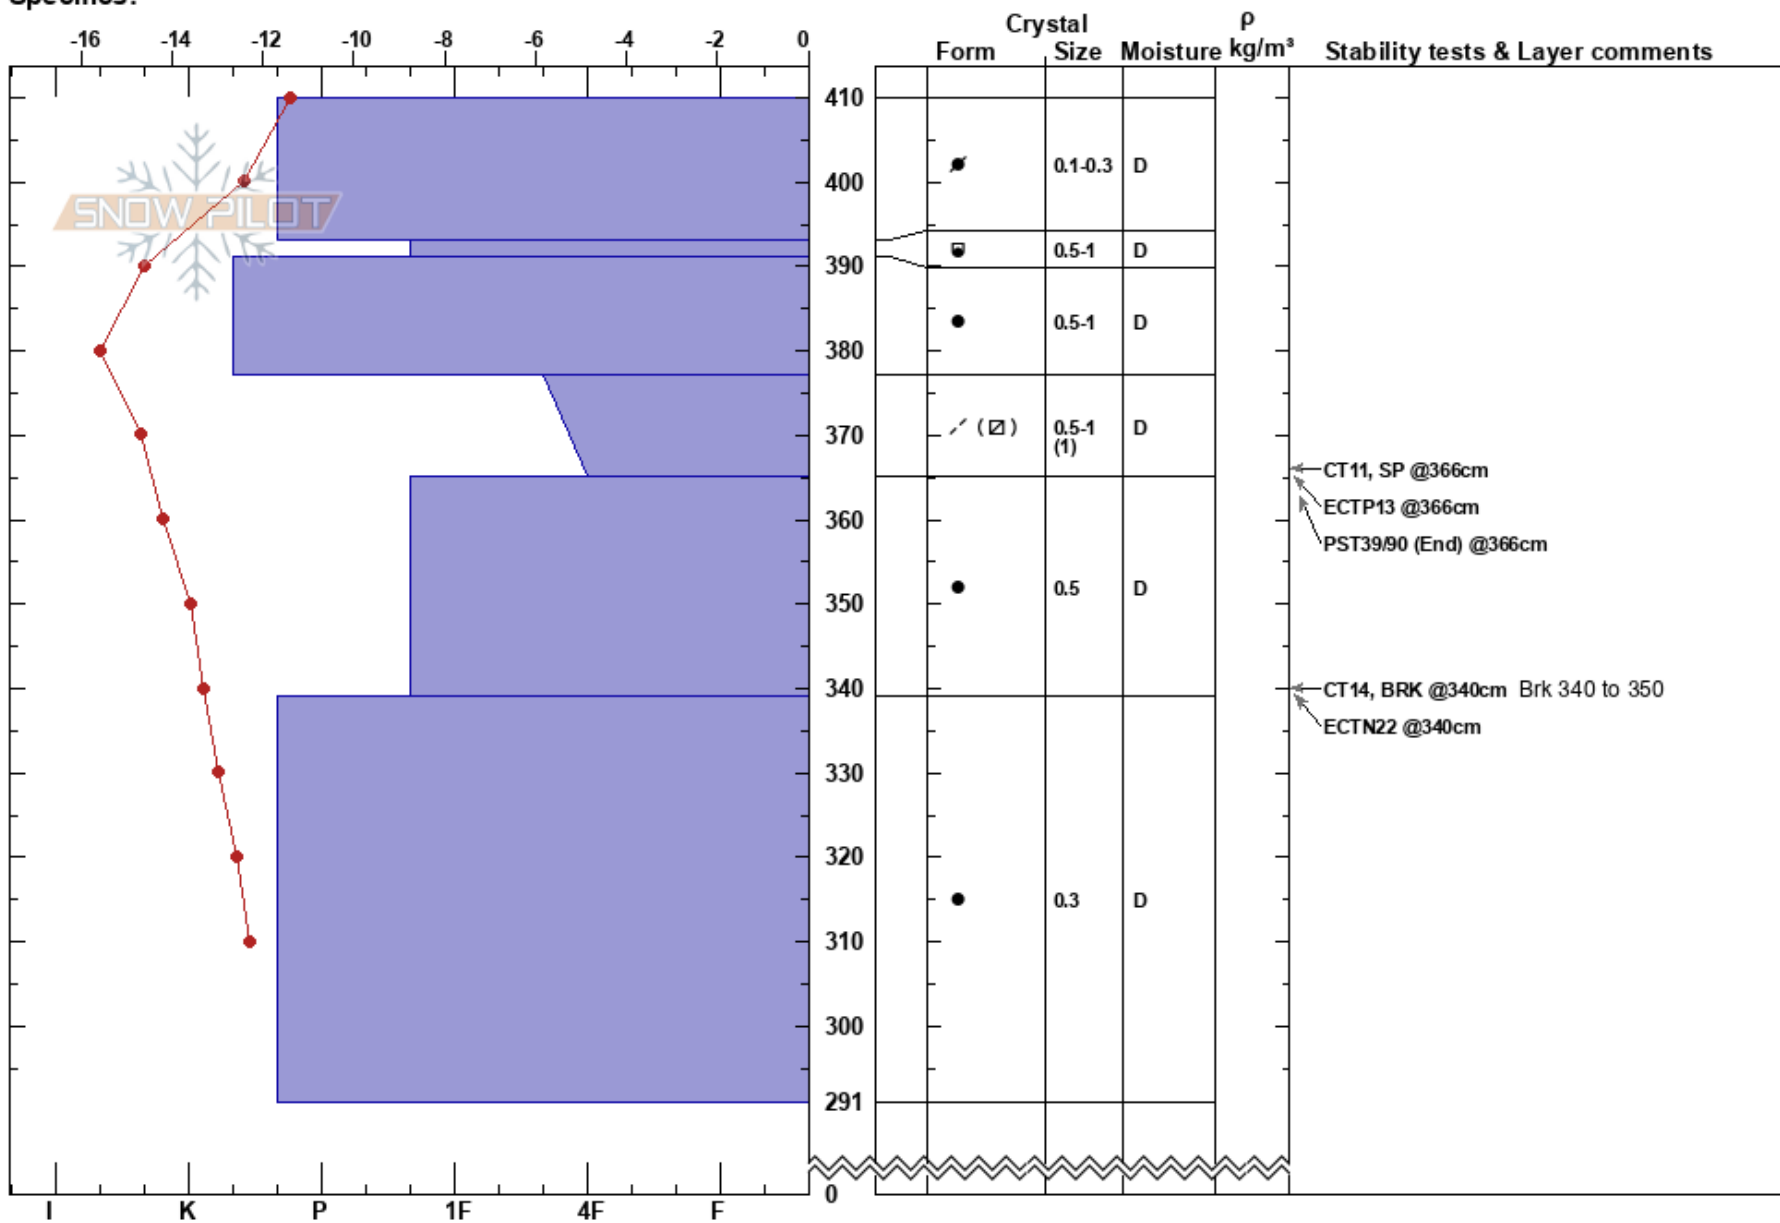

Kumrosh AvPath38
 Kamchatka
 Russia
 Elevation: 840 m
 Aspect: S
 Specifics:

Aleksey Kvasnikov
 27/02/2023 - 16:04
 Co-ord:
 Slope Angle: 36°
 Wind Loading: no

Stability: HS:410
 Air Temperature: 11.9°C PF: 16
 Sky Cover: CLR
 Precipitation: NO
 Wind: Calm

Layer Notes:

Notes: