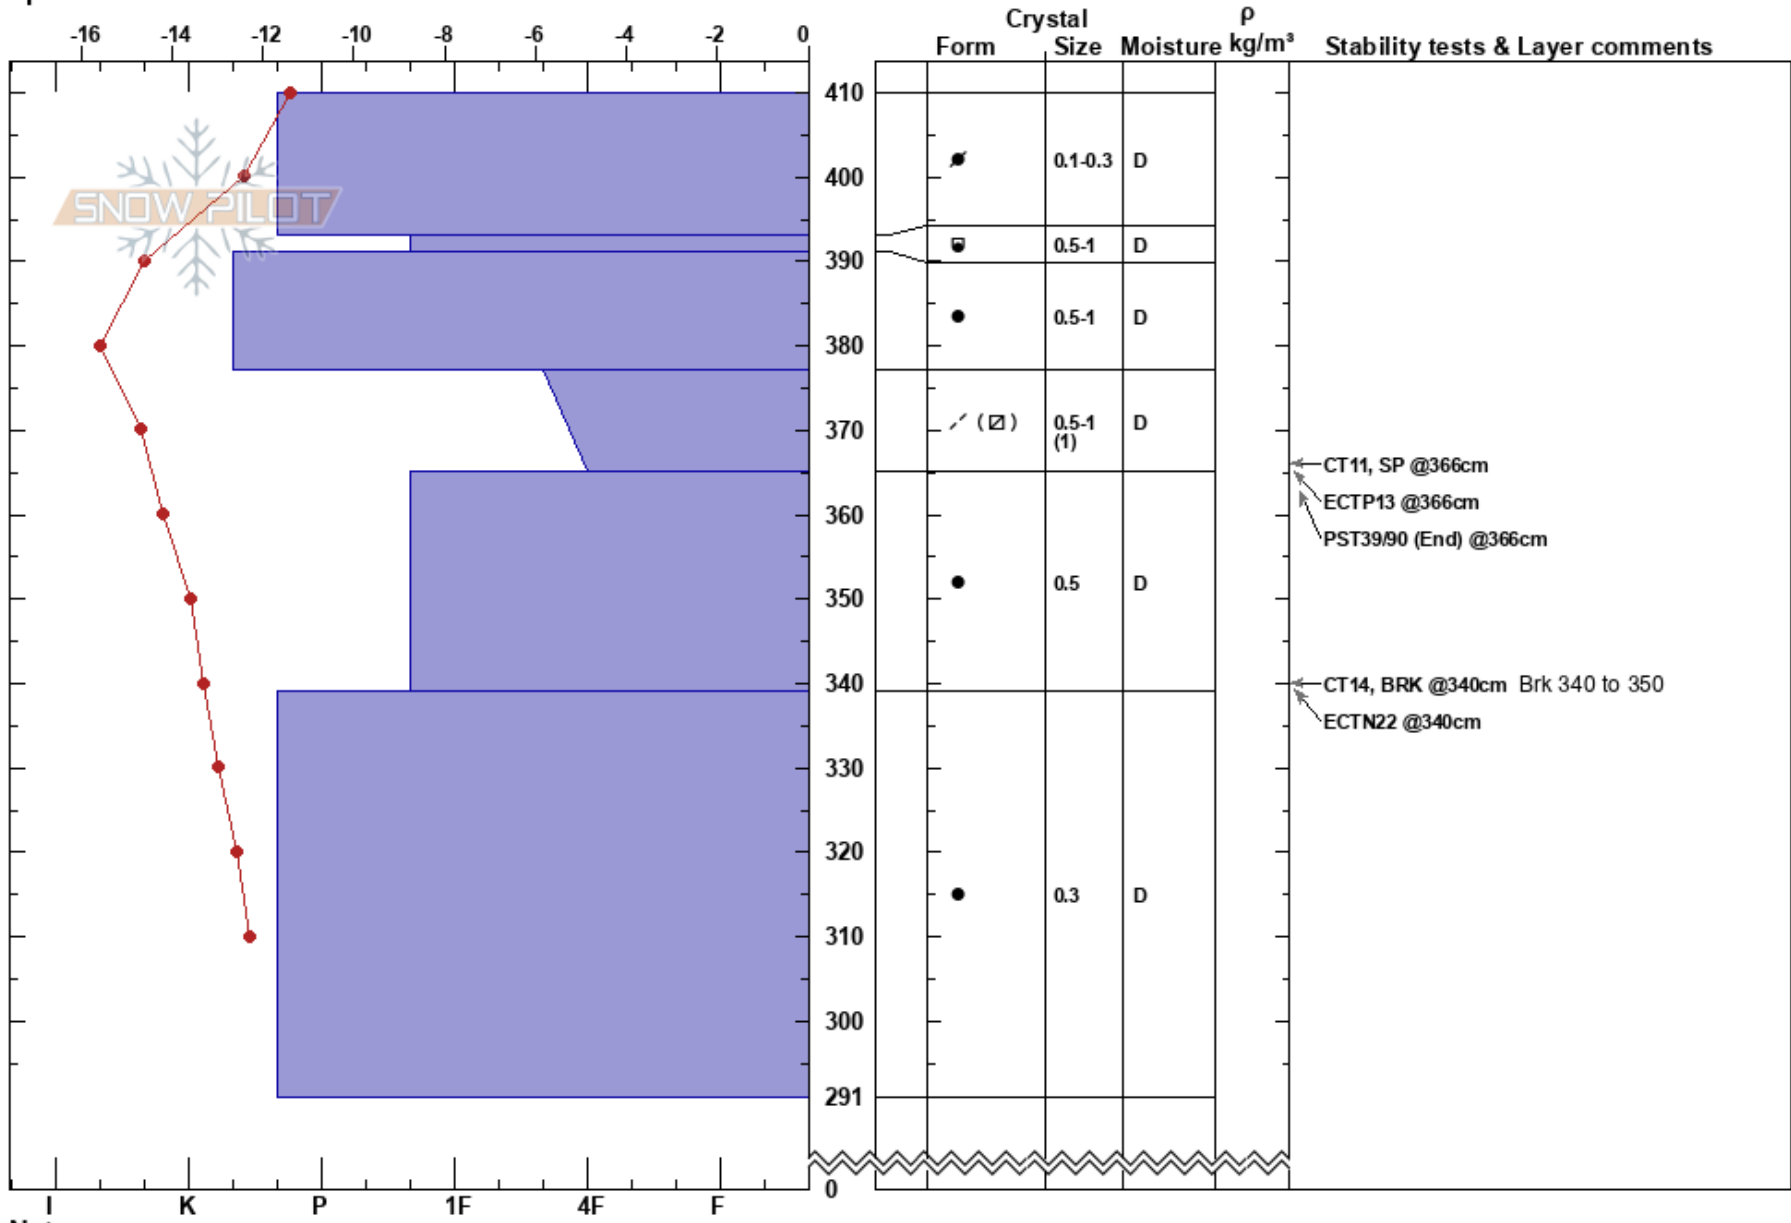

Kumrosh AvPath38
 Kamchatka
 Russia
 Elevation: 840 m
 Aspect: S
 Specifics:

Aleksey Kvasnikov
 27/02/2023 - 16:04
 Co-ord:
 Slope Angle: 36°
 Wind Loading: no

Stability: HS:410
 Air Temperature: 11.9°C PF: 16
 Sky Cover: CLR
 Precipitation: NO
 Wind: Calm

Layer Notes:

Notes: