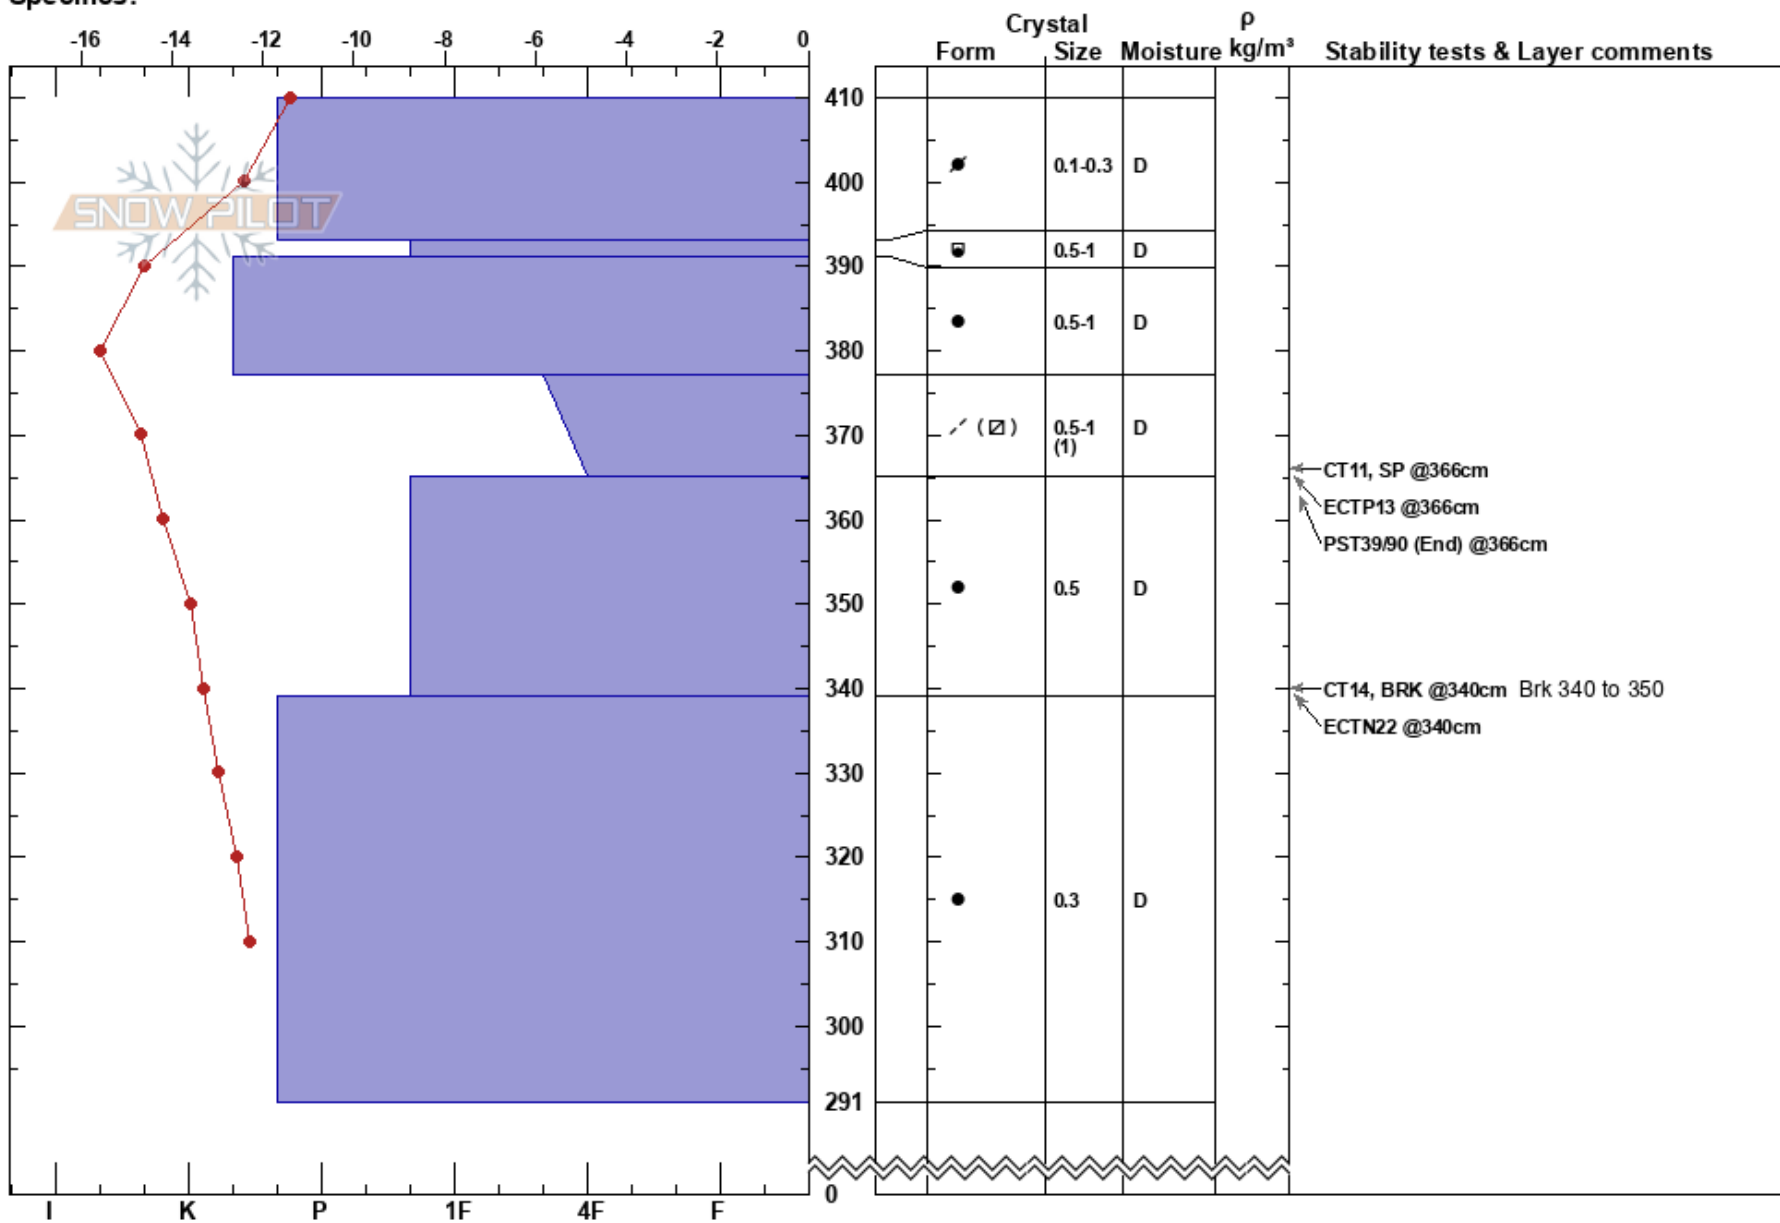

Kumrosh AvPath38
 Kamchatka
 Russia
 Elevation: 840 m
 Aspect: S
 Specifics:

Aleksey Kvasnikov
 27/02/2023 - 16:04
 Co-ord:
 Slope Angle: 36°
 Wind Loading: no

Stability: **HS:410**
 Air Temperature: 11.9°C PF: 16
 Sky Cover: CLR
 Precipitation: NO
 Wind: Calm

Layer Notes:

Notes: