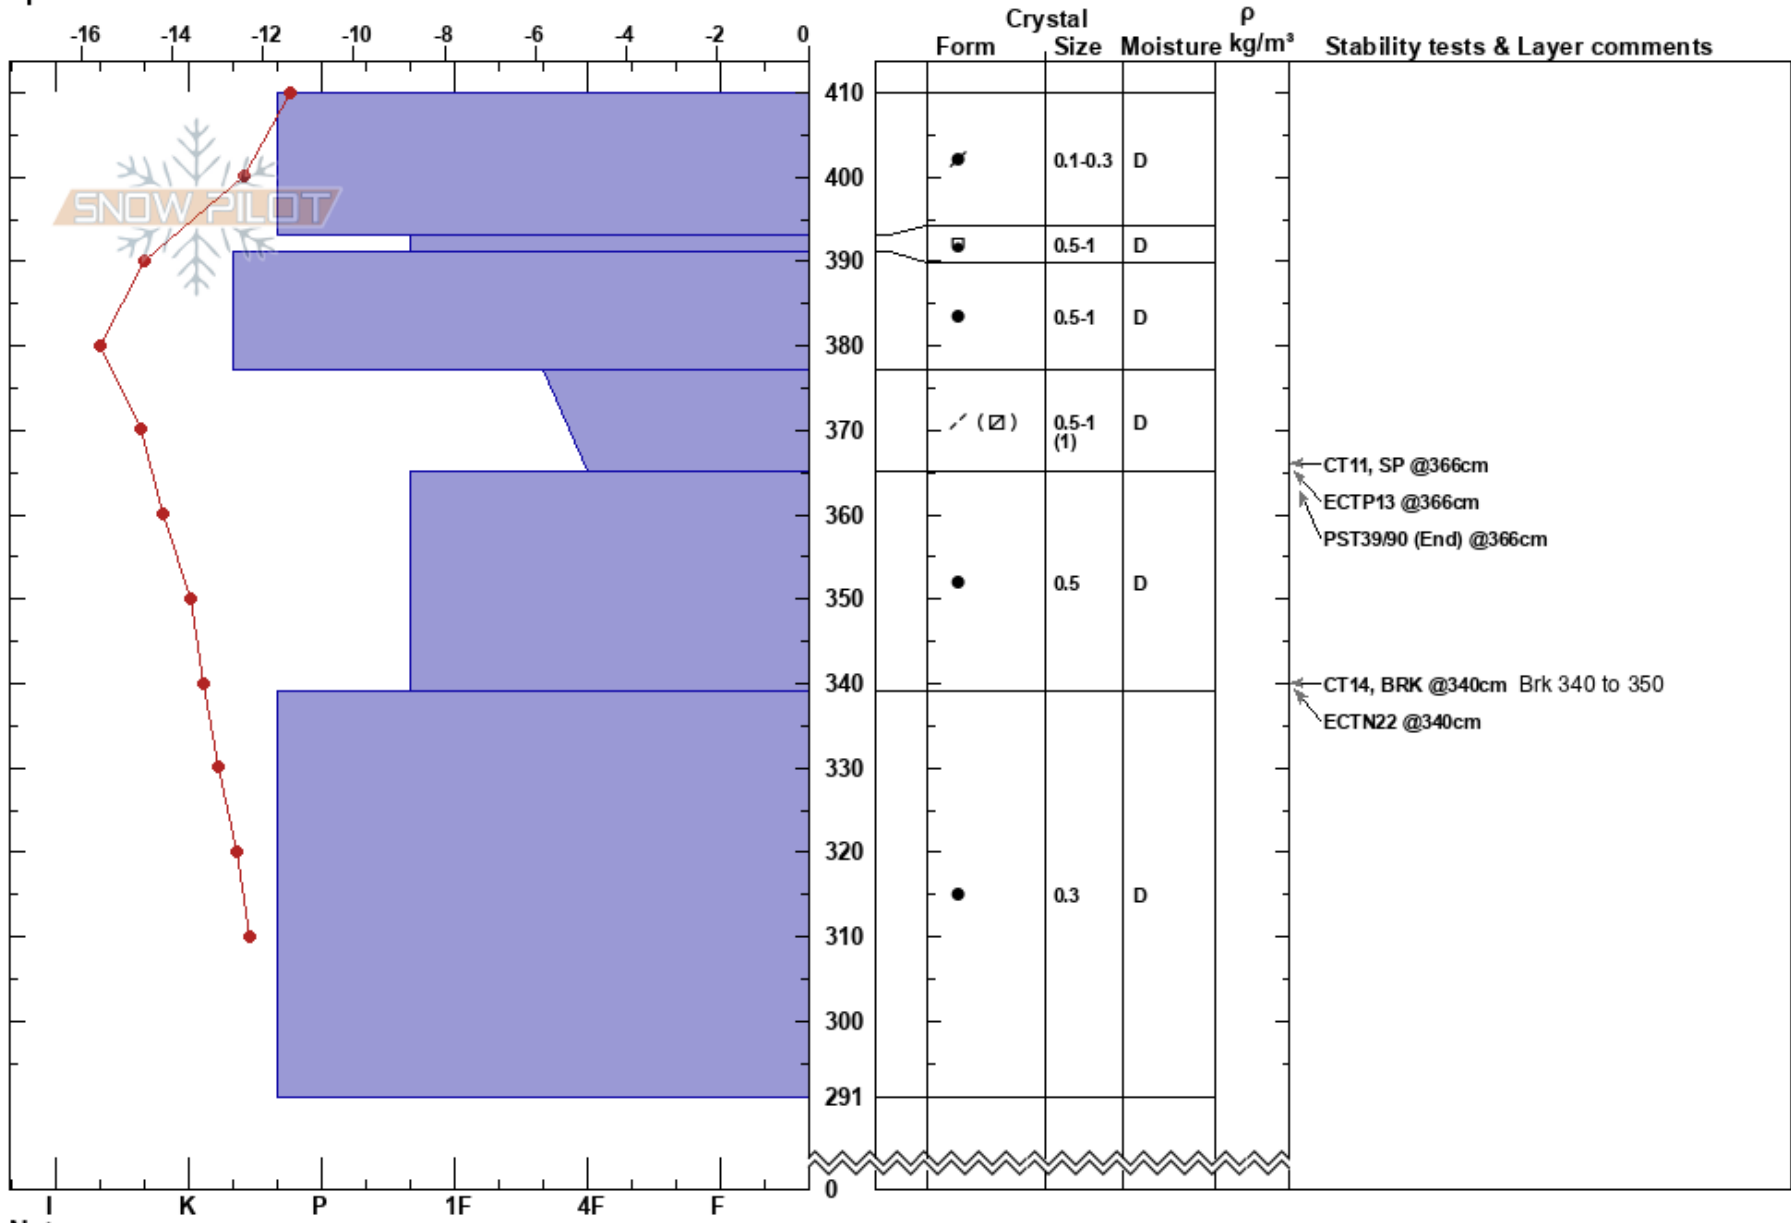

Kumrosh AvPath38
 Kamchatka
 Russia
Elevation: 840 m
Aspect: S
Specifics:

Aleksey Kvasnikov
 27/02/2023 - 16:04
Co-ord:
Slope Angle: 36°
Wind Loading: no

Stability: **HS:**410 **Layer Notes:**
Air Temperature: 11.9°C **PF:** 16
Sky Cover: CLR
Precipitation: NO
Wind: Calm