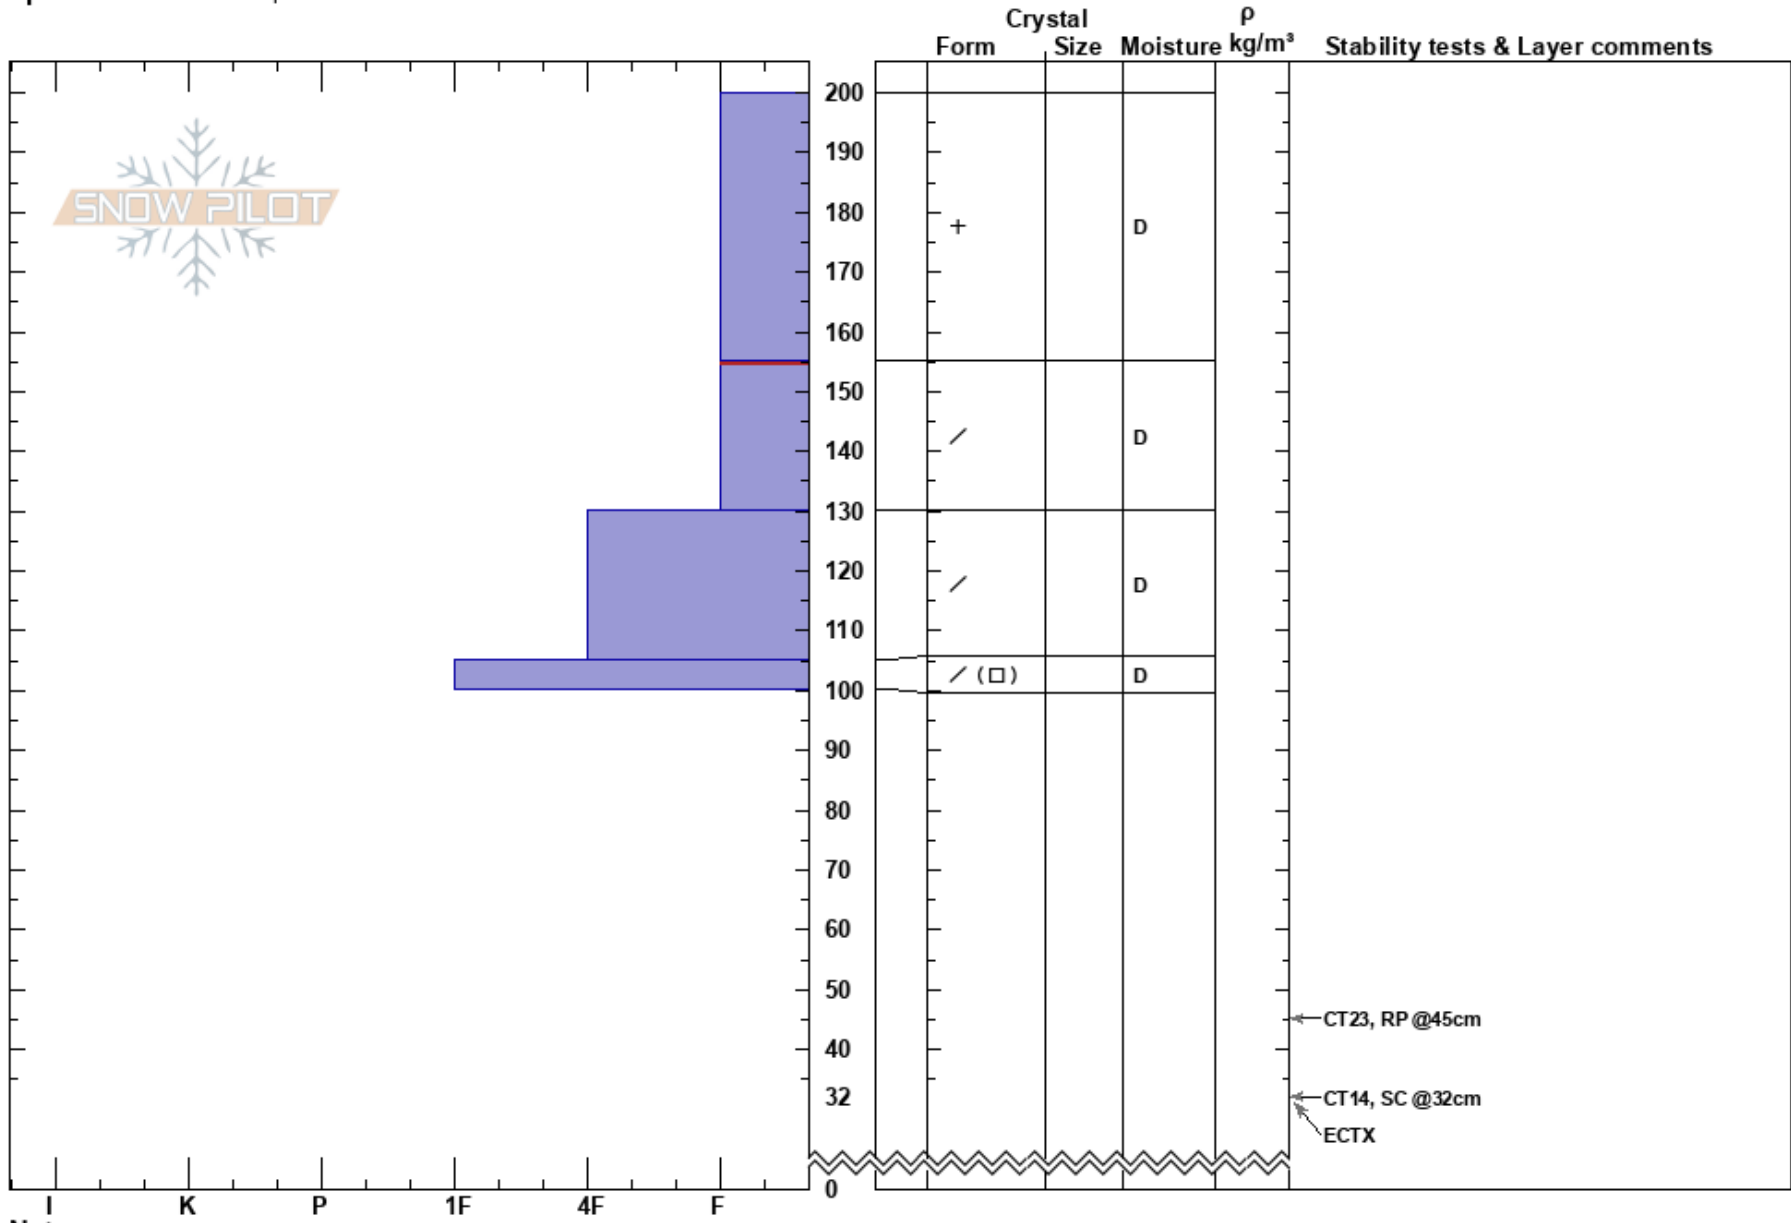

Guy Hut Glades
 Banff, Yoho and Kootenay AB
Elevation: 2181 m
Aspect: NE
Specifics: We skied slope

Bailey Lamont
 19/02/2023 - 13:10
Co-ord: 51.57603N, -116.54583W
Slope Angle: 30°
Wind Loading: previous

Stability: Good **HS:** 200
Air Temperature: -7°C **PF:** 45 **Layer Notes:** 155-130cm: Problematic layer
Sky Cover: X **PS:** 15
Precipitation: S1
Wind: N Light Breeze

← CT23, RP @45cm
 ← CT14, SC @32cm
 ← ECTX