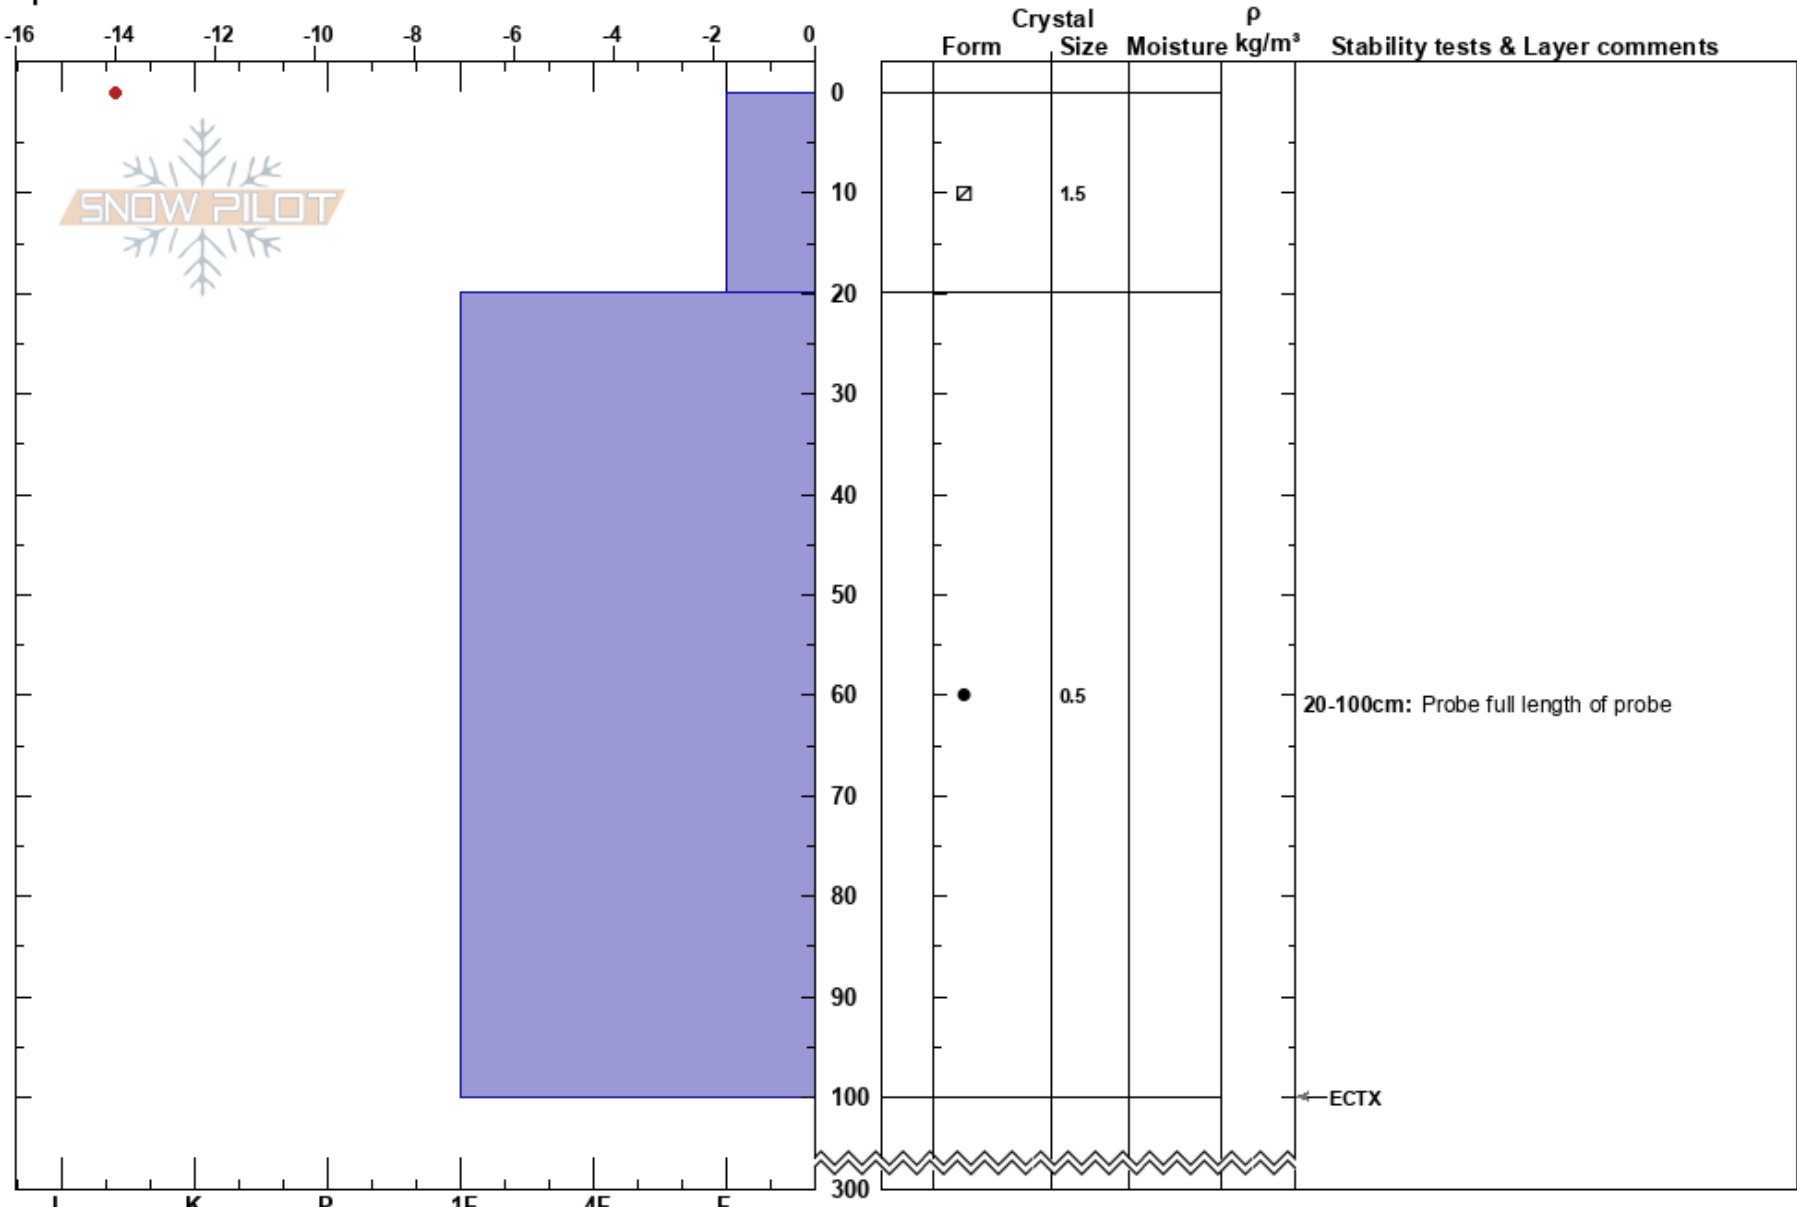

Authorised pleasure
 himalayas
 India
Elevation: 4700 m
Aspect: 270°
Specifics:

Rich Lehner
 27/02/2023 - 12:00
Co-ord: 32W 77N
Slope Angle: 25°
Wind Loading:

Stability:
Air Temperature: -3°C
Sky Cover: SCT
Precipitation: NO
Wind: Calm

HS: 300
PF: 30
PS: 10
Layer Notes:
 0-20cm: Problematic layer
 20-100cm: Probe full length of probe

Notes: