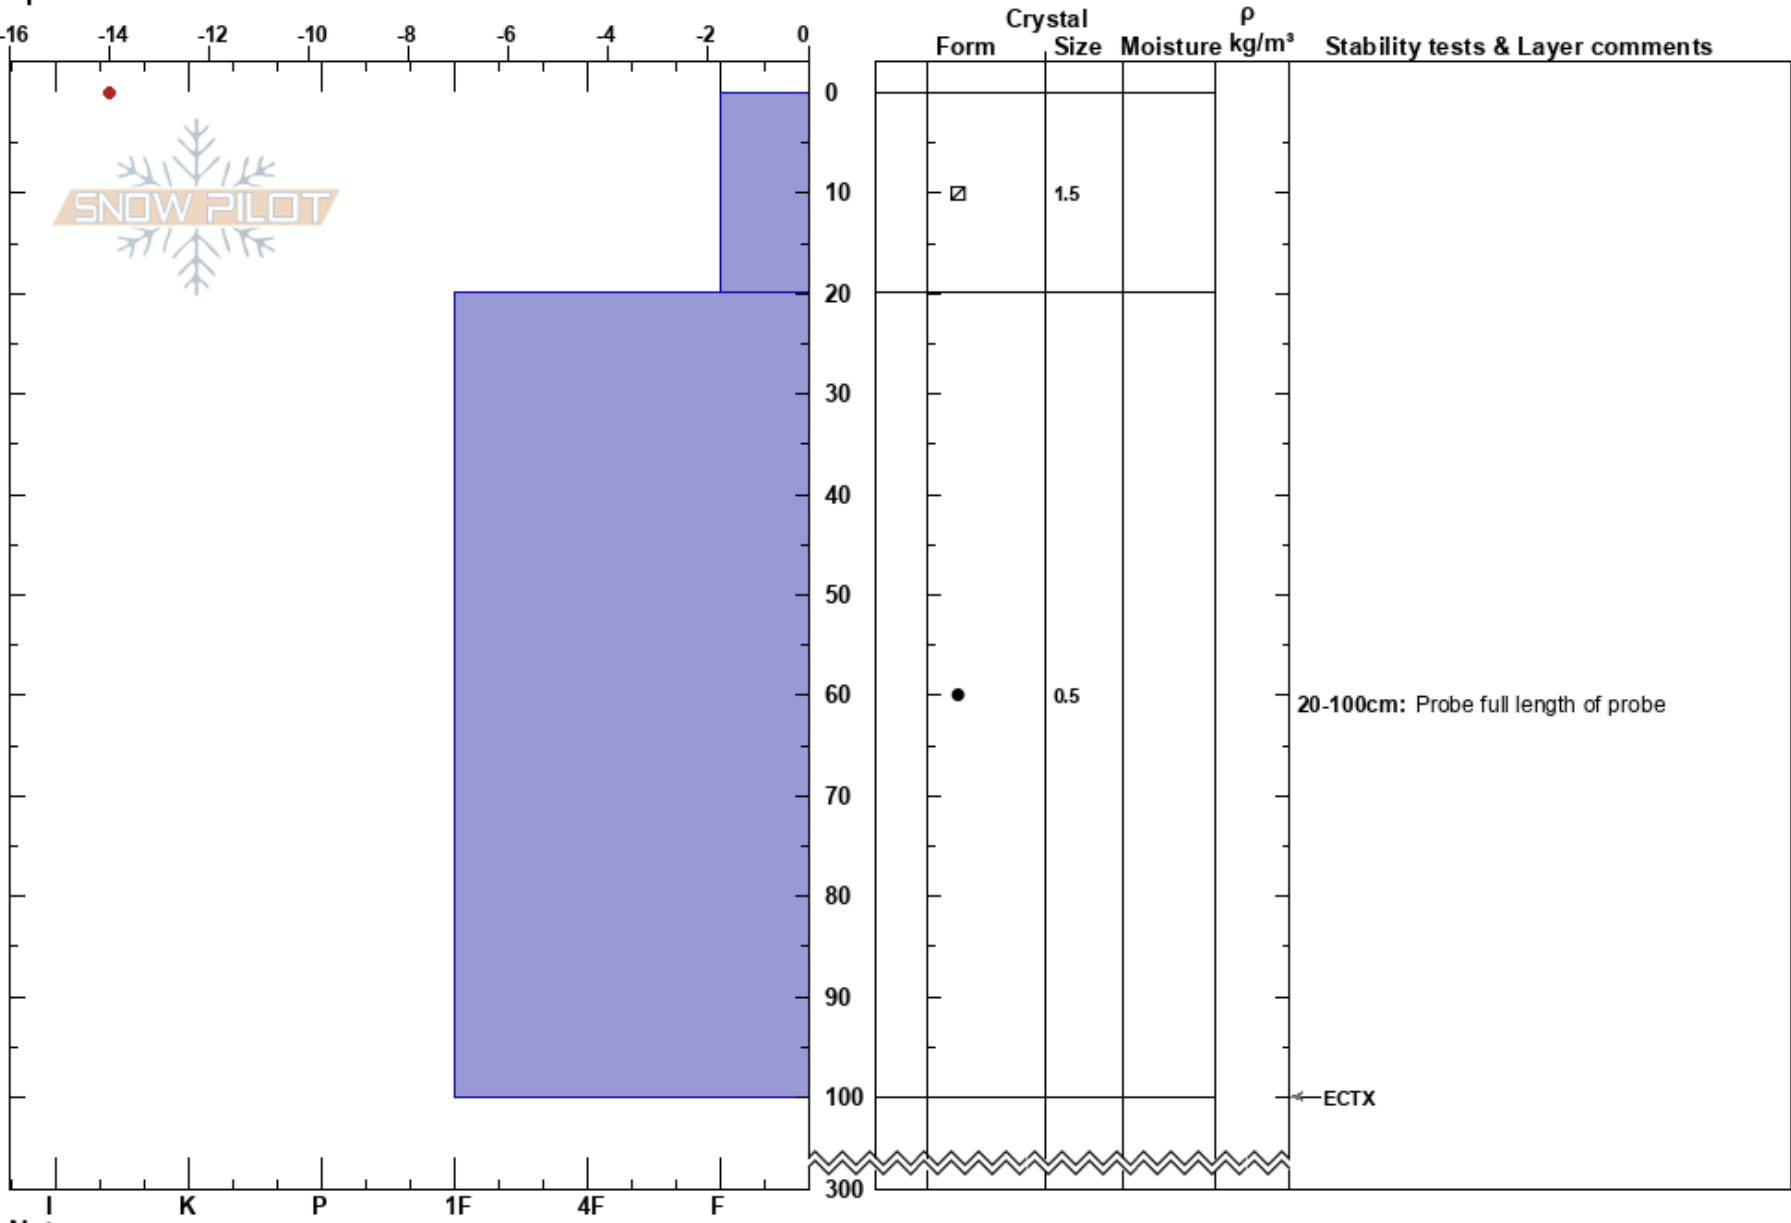

Authorised pleasure
 himalayas
 India
Elevation: 4700 m
Aspect: 270°
Specifics:

Rich Lehner
 27/02/2023 - 12:00
Co-ord: 32W 77N
Slope Angle: 25°
Wind Loading:

Stability:
Air Temperature: -3°C
Sky Cover: SCT
Precipitation: NO
Wind: Calm

HS: 300
PF: 30
PS: 10
Layer Notes:
 0-20cm: Problematic layer
 20-100cm: Probe full length of probe

Notes: