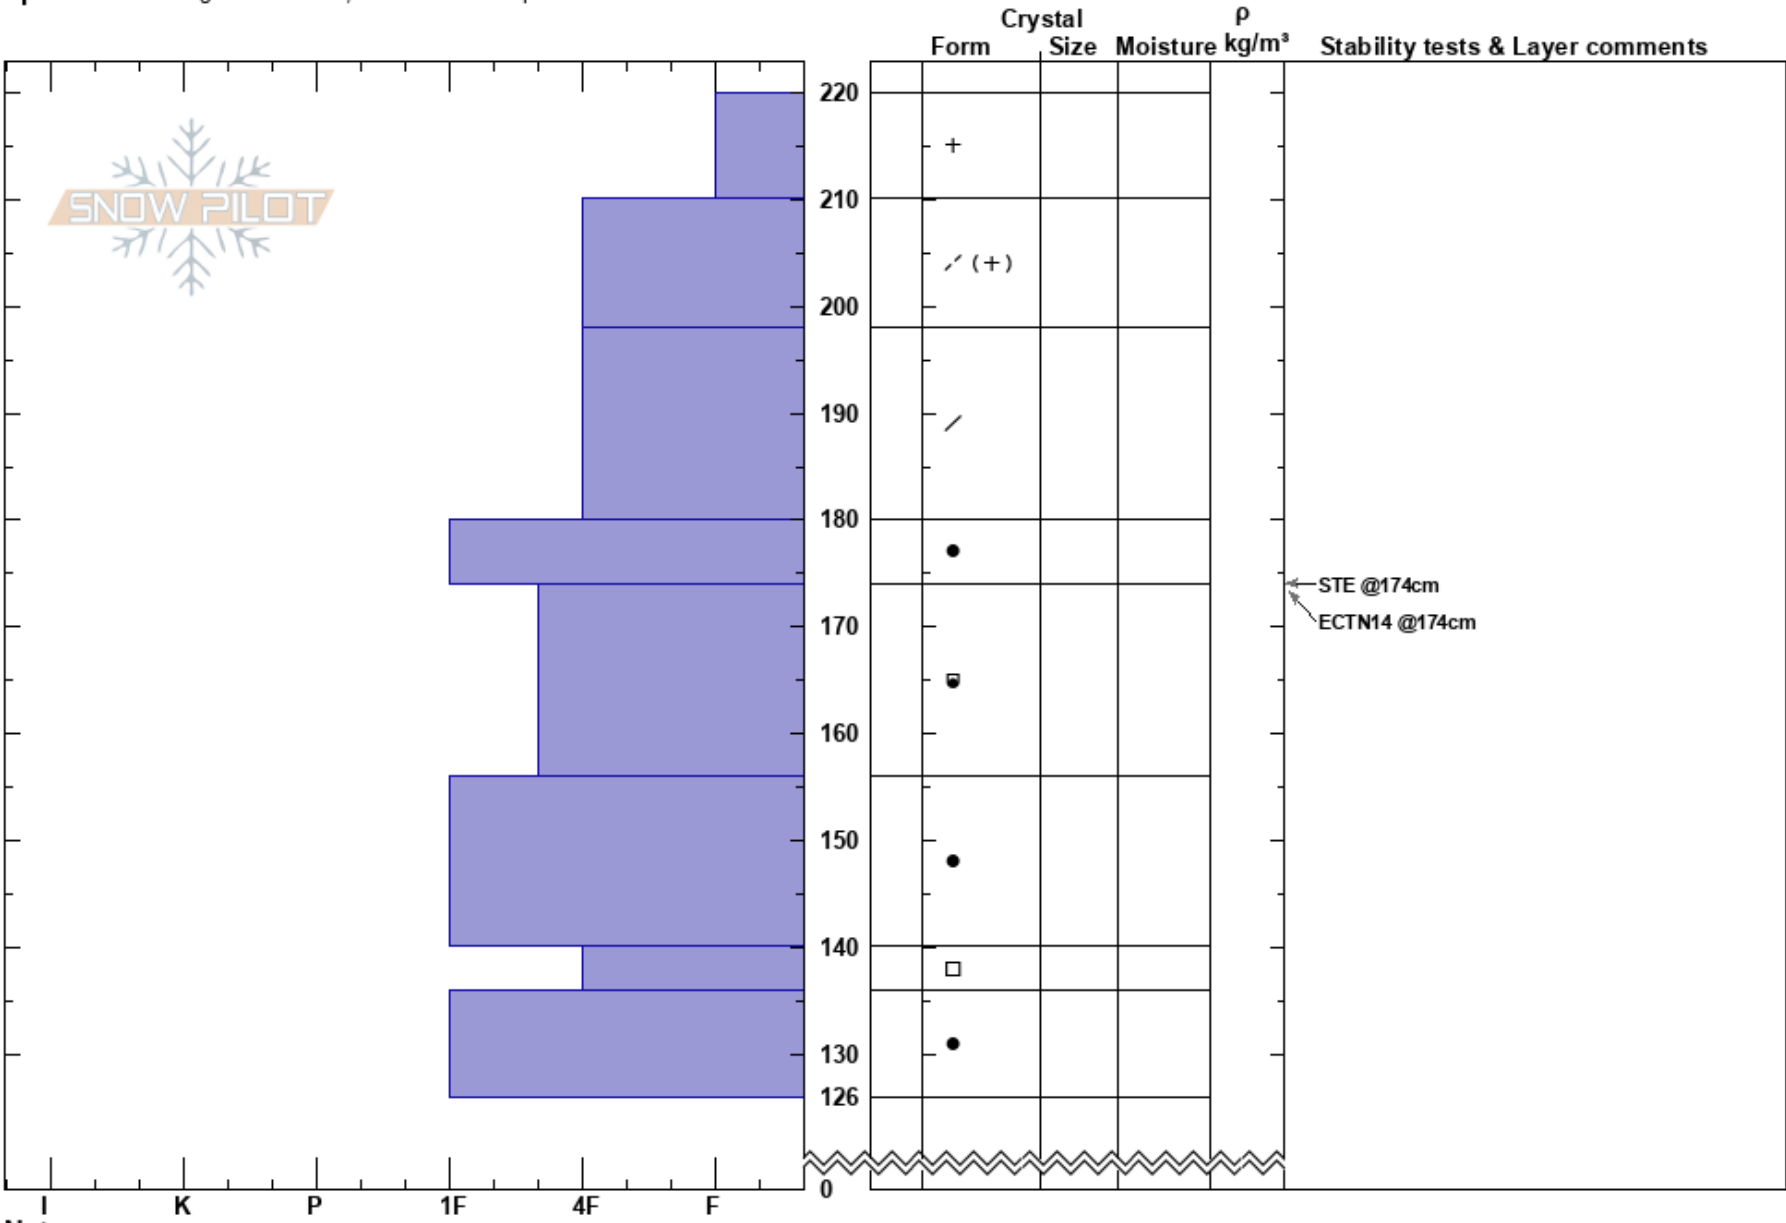

Fingers Meadow
Bridger Range
MT
Elevation: 7900 ft
Aspect: 118°
Specifics: Pit dug in a Ski Area; Ski tracks on slope

Bridger Bowl
02/25/2023 - 11:50am
Co-ord: 45.80596N, -110.92709W
Slope Angle: 28°
Wind Loading: yes

Stability: **HS:220**
Air Temperature: **PF: 15**
Sky Cover: CLR
Precipitation: NO
Wind: S Light Breeze

Layer Notes:

Notes: Graham and Ella