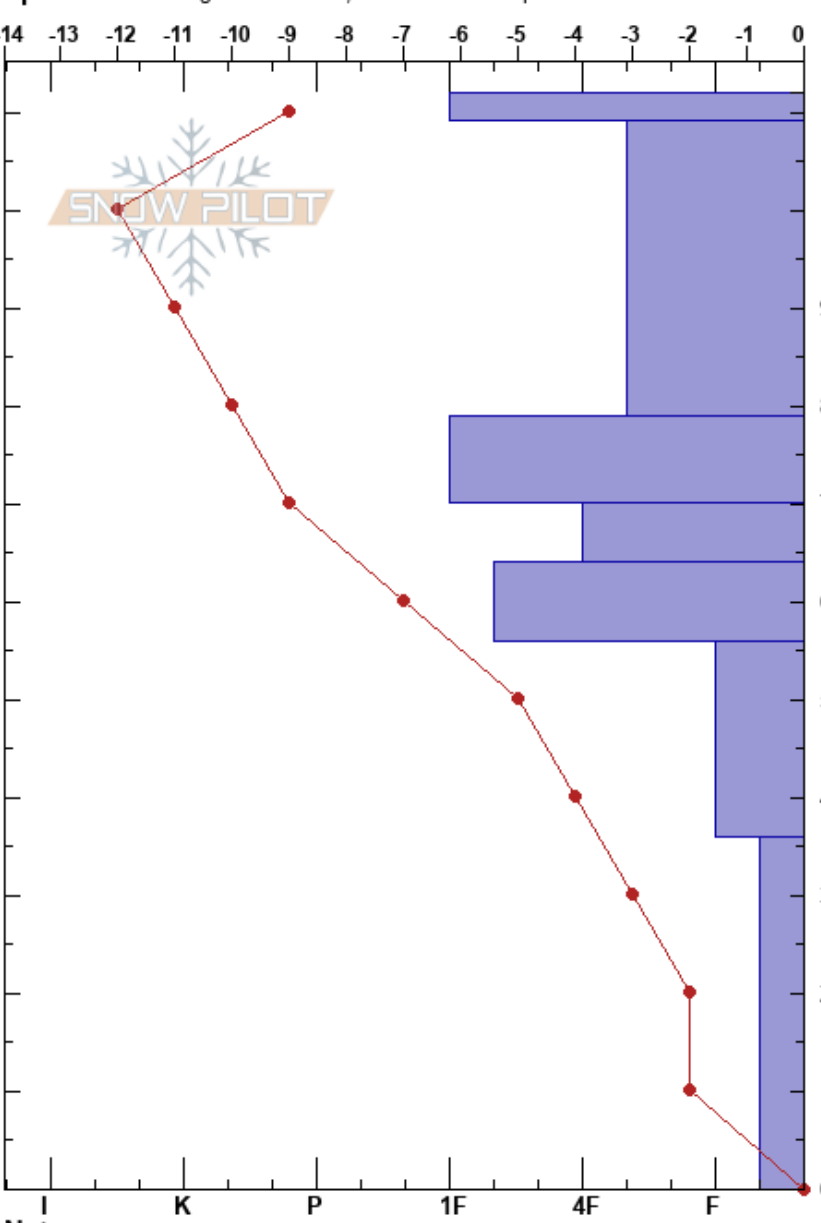

Trolley/Unnamable  
 Bridger Range  
 MT  
 Elevation: 8625 ft  
 Aspect: 74°  
 Specifics: Pit dug in a Ski Area; Ski tracks on slope

Bridger Bowl  
 02/25/2023 - 10:00am  
 Co-ord: 45.80371N, -110.93237W  
 Slope Angle: 33°  
 Wind Loading: previous

Stability: **HS: 112**  
 Air Temperature: **PF: 20**  
 Sky Cover: CLR  
 Precipitation: NO  
 Wind: Calm

Layer Notes:

Form	Crystal Size	Moisture	$\rho$ kg/m <sup>3</sup>	Stability tests & Layer comments
•	0.5			
/	1.5-2			
•	0.5			
□	1			
• (•)	1			
□	2-3			
^	3-6			