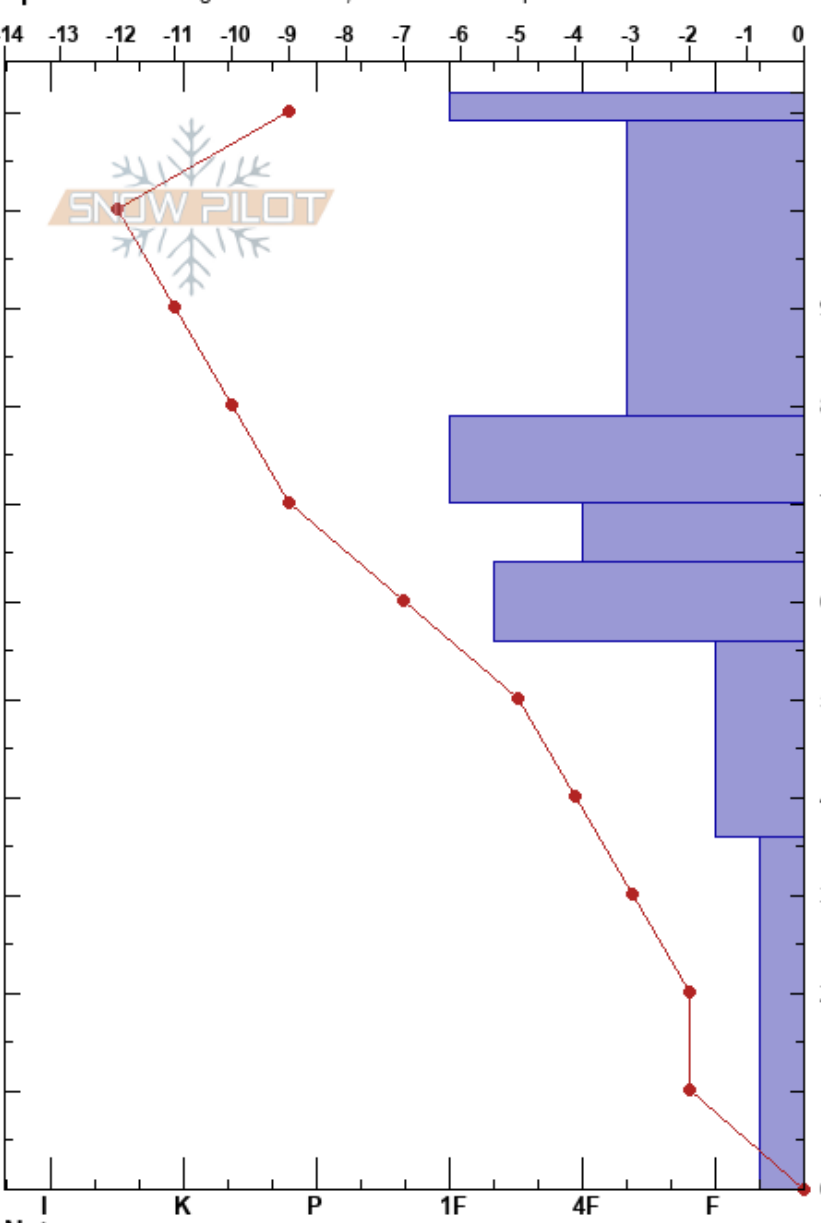

Trolley/Unnamable
 Bridger Range
 MT
 Elevation: 8625 ft
 Aspect: 74°
 Specifics: Pit dug in a Ski Area; Ski tracks on slope

Bridger Bowl
 02/25/2023 - 10:00am
 Co-ord: 45.80371N, -110.93237W
 Slope Angle: 33°
 Wind Loading: previous

Stability: **HS: 112**
 Air Temperature: **PF: 20**
 Sky Cover: CLR
 Precipitation: NO
 Wind: Calm

Layer Notes:

Form	Crystal Size	Moisture	ρ kg/m ³	Stability tests & Layer comments
•	0.5			
/	1.5-2			
•	0.5			
□	1			
• (•)	1			
□	2-3			
^	3-6			