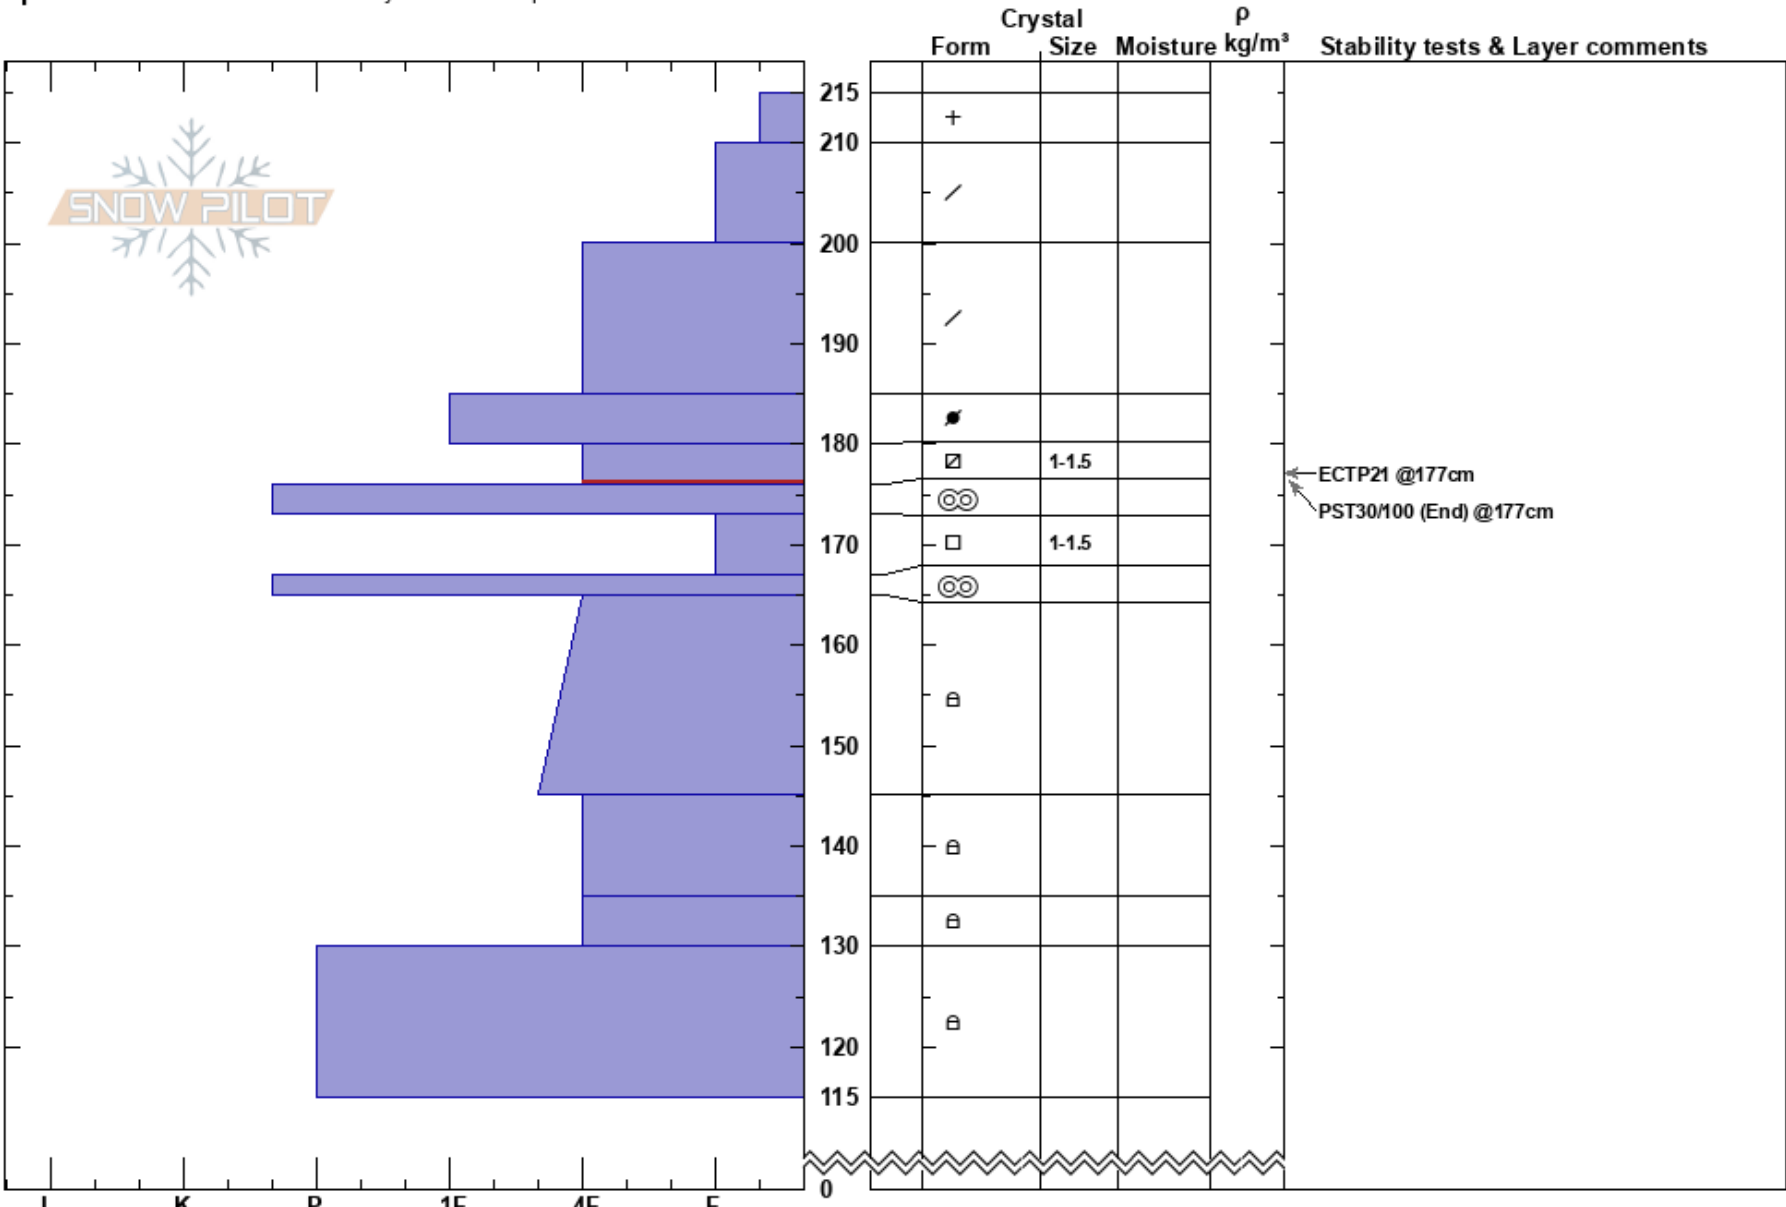

Wolf Trap
 Teton Range
 WY
Elevation: 8760 ft
Aspect:
Specifics: Recent avalanche activity on similar slopes

Alex Drinkard
 02/26/2023 - 1:00pm
Co-ord: 43.48390N, -110.95101W
Slope Angle: 39°
Wind Loading: no

Stability: Very Poor
Air Temperature:
Sky Cover: OVC
Precipitation: S1
Wind: SW Moderate

HS: 215
PF: 50 180-176cm: Problematic layer
PS: 25

Notes: