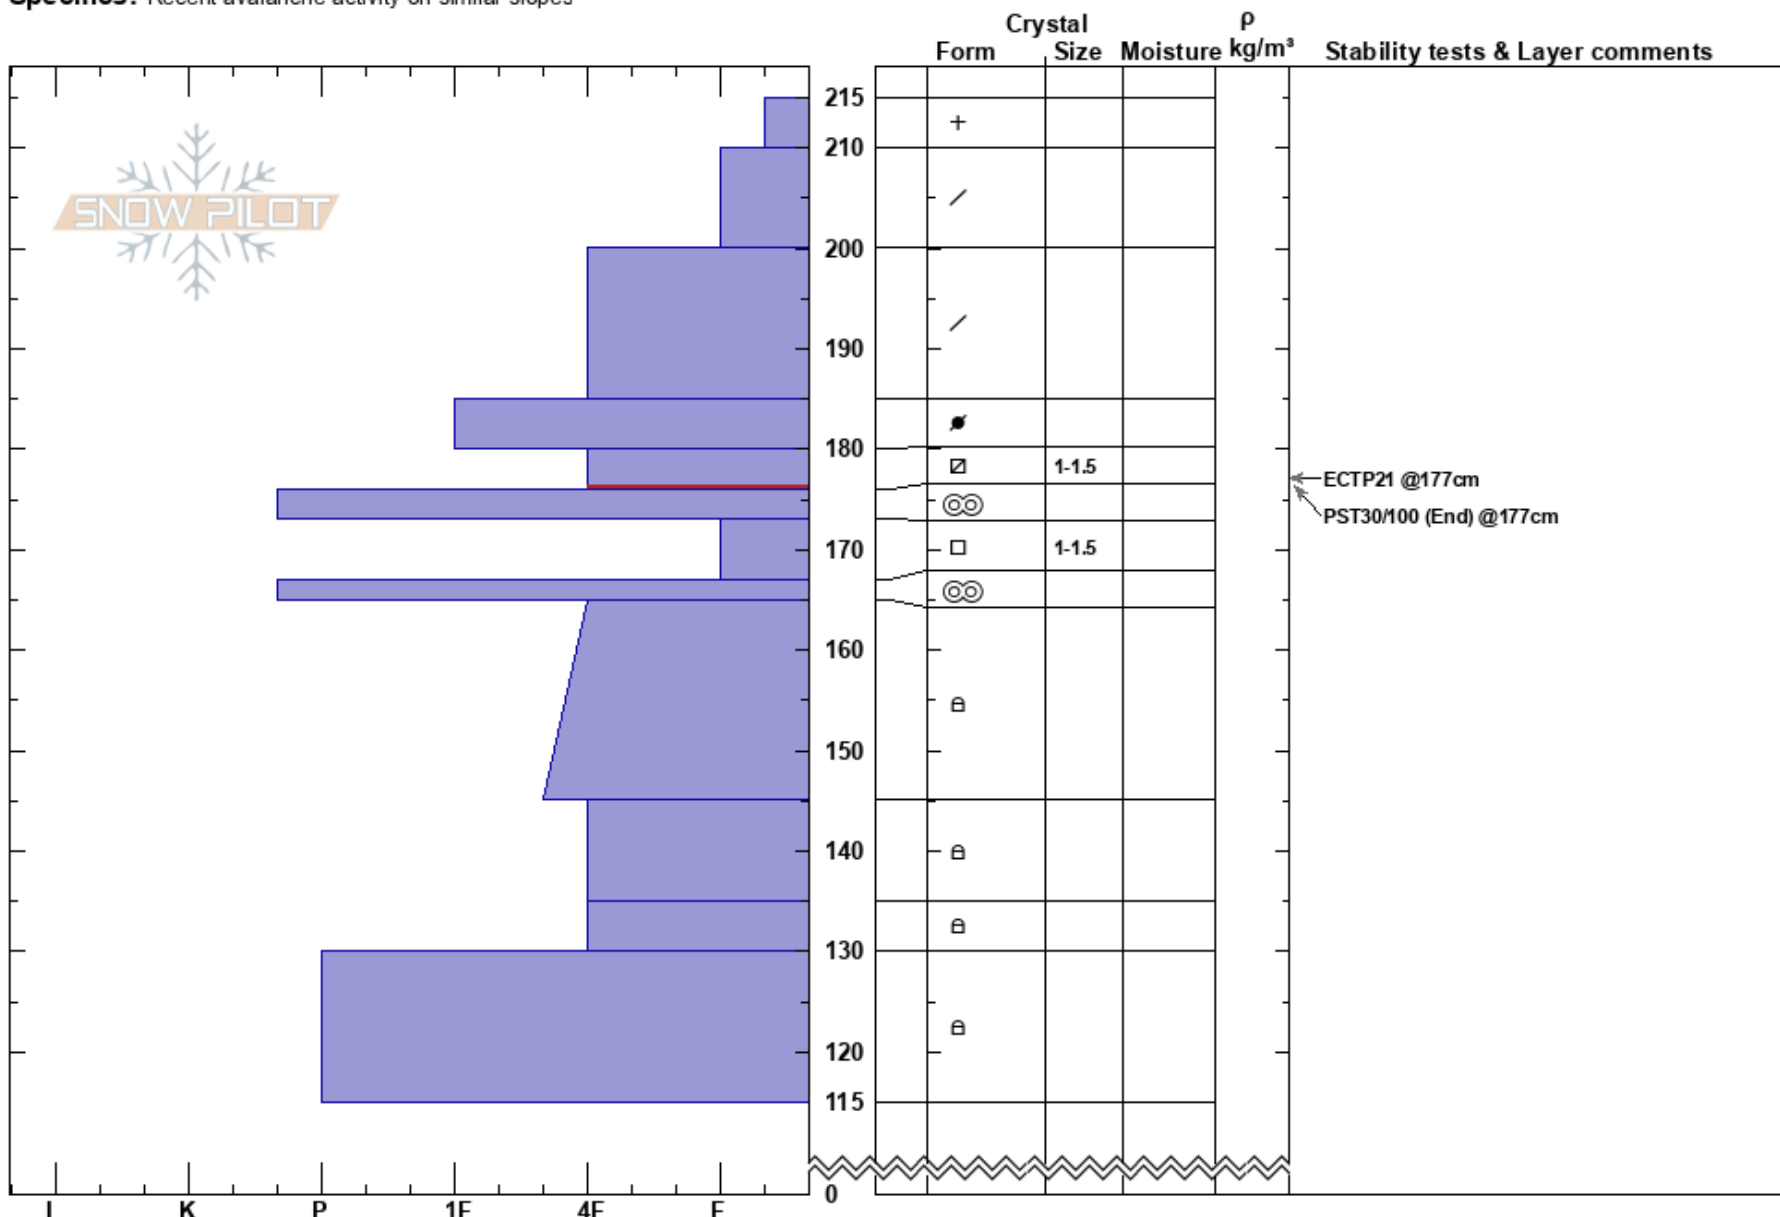

Wolf Trap  
 Teton Range  
 WY  
 Elevation: 8760 ft  
 Aspect:  
 Specifics: Recent avalanche activity on similar slopes

Alex Drinkard  
 02/26/2023 - 1:00pm  
 Co-ord: 43.48390N, -110.95101W  
 Slope Angle: 39°  
 Wind Loading: no

Stability: Very Poor  
 Air Temperature:  
 Sky Cover: OVC  
 Precipitation: S1  
 Wind: SW Moderate

HS:215  
 PF: 50 180-176cm: Problematic layer  
 PS: 25

Notes: