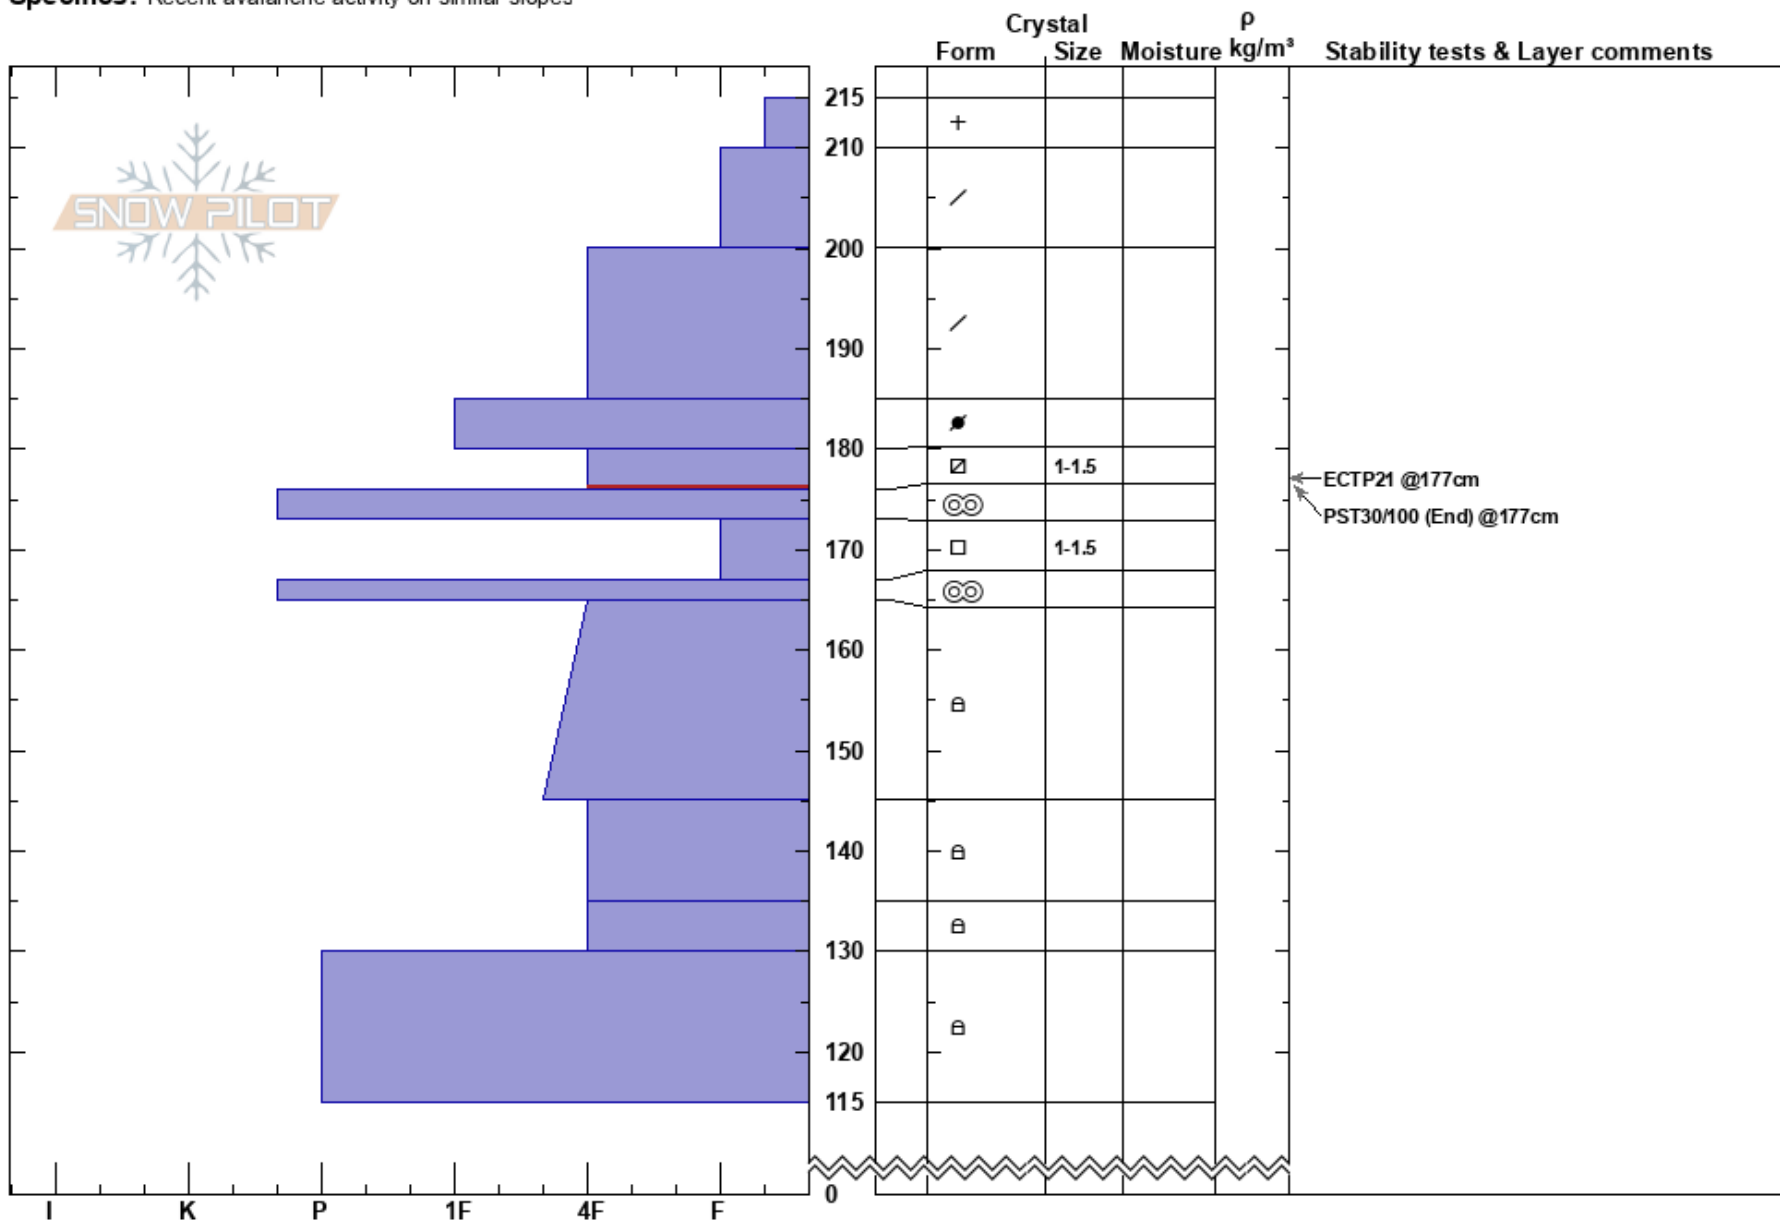

Wolf Trap  
 Teton Range  
 WY  
 Elevation: 8760 ft  
 Aspect:  
 Specifics: Recent avalanche activity on similar slopes

Alex Drinkard  
 02/26/2023 - 1:00pm  
 Co-ord: 43.48390N, -110.95101W  
 Slope Angle: 39°  
 Wind Loading: no

Stability: Very Poor  
 Air Temperature:  
 Sky Cover: OVC  
 Precipitation: S1  
 Wind: SW Moderate

HS:215  
 PF: 50 180-176cm: Problematic layer  
 PS: 25

Notes: