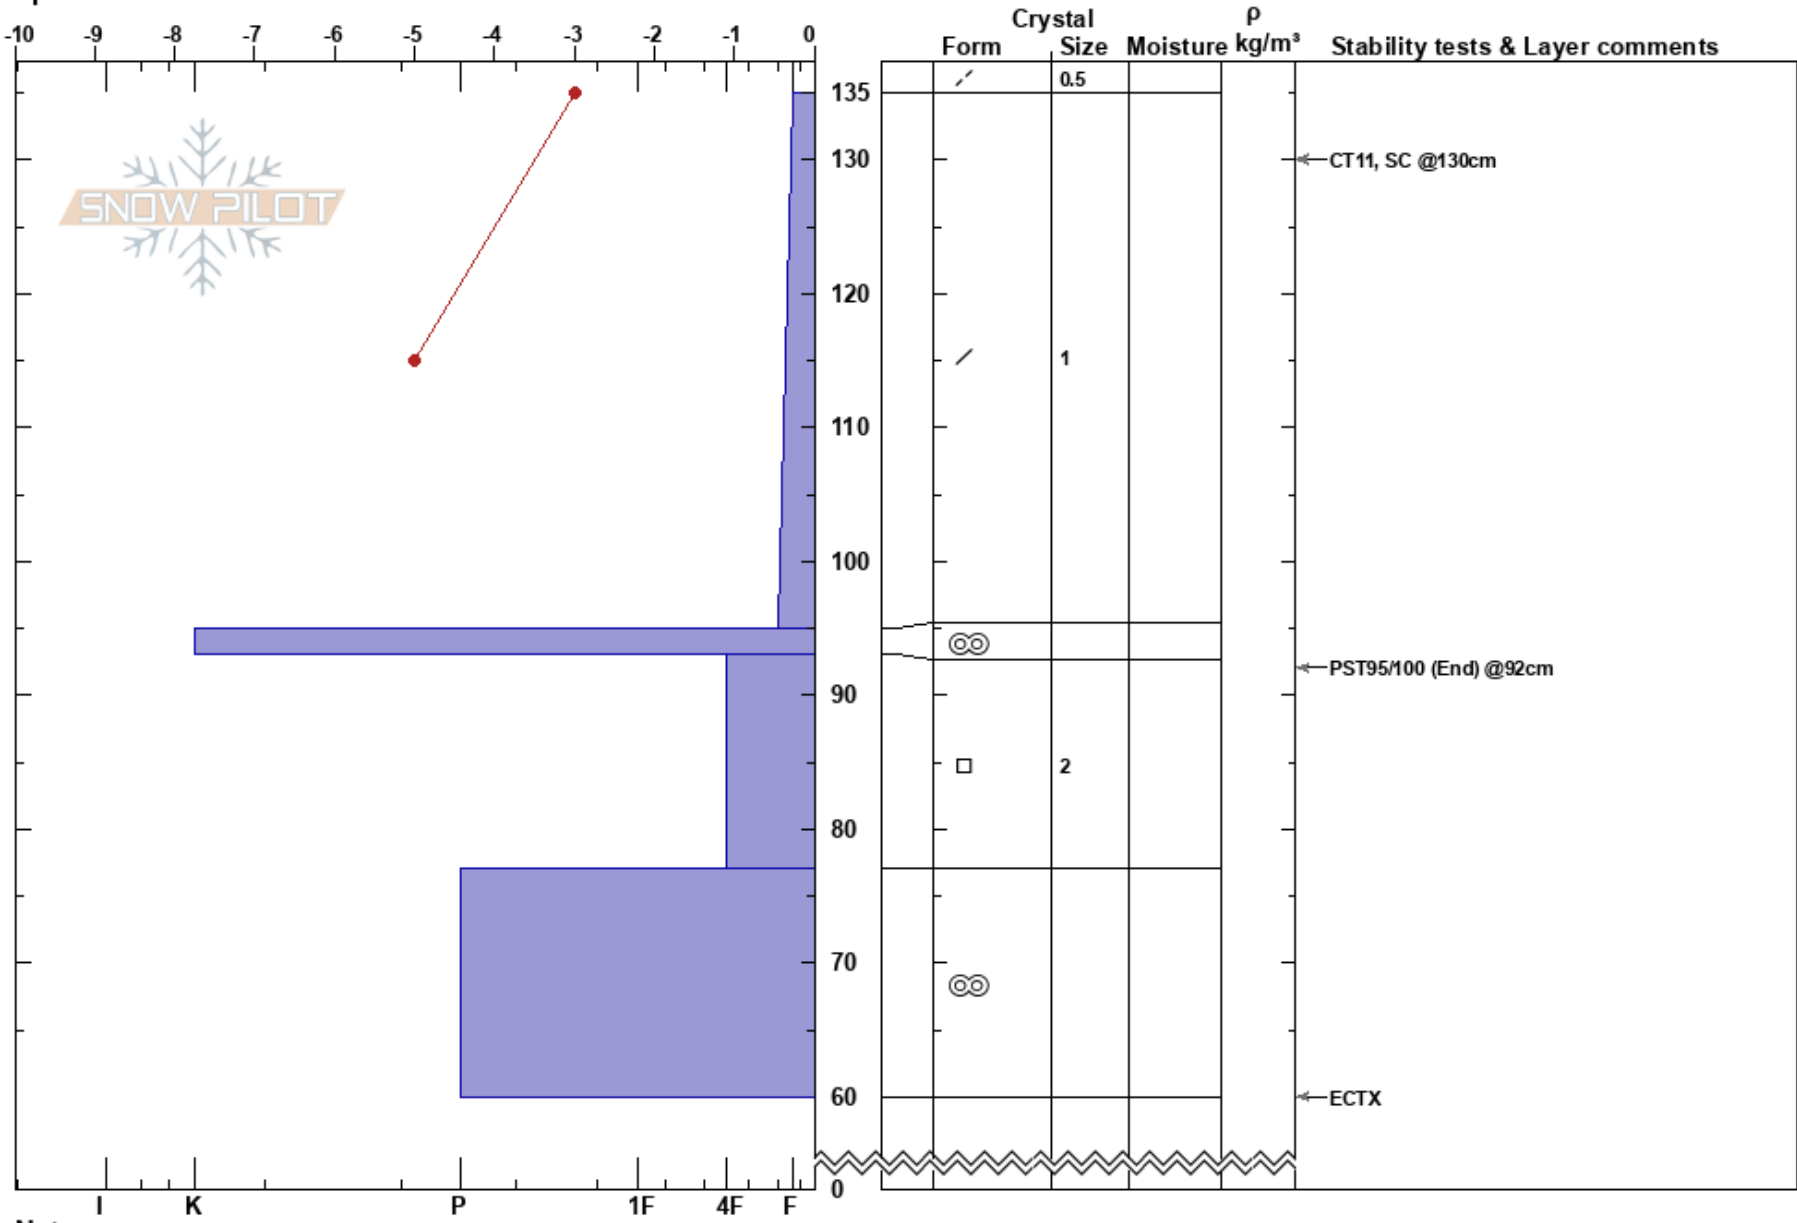

Bishop Creek BTL
 Eastern Sierra Nevada
 CA
 Elevation: 8400 ft
 Aspect: NW
 Specifics:

Clancy Nelson
 02/26/2023 - 1:30pm
 Co-ord: 37.24740N, -118.57757E
 Slope Angle: 18°
 Wind Loading: no

Stability: **HS: 135**
 Air Temperature: -3°C
 Sky Cover: BKN
 Precipitation: NO
 Wind: SW Light Breeze

Layer Notes:

PF: 60
 PS: 30

Notes: Pit targeting snow available for transport for W wind and buried weak layer BTL