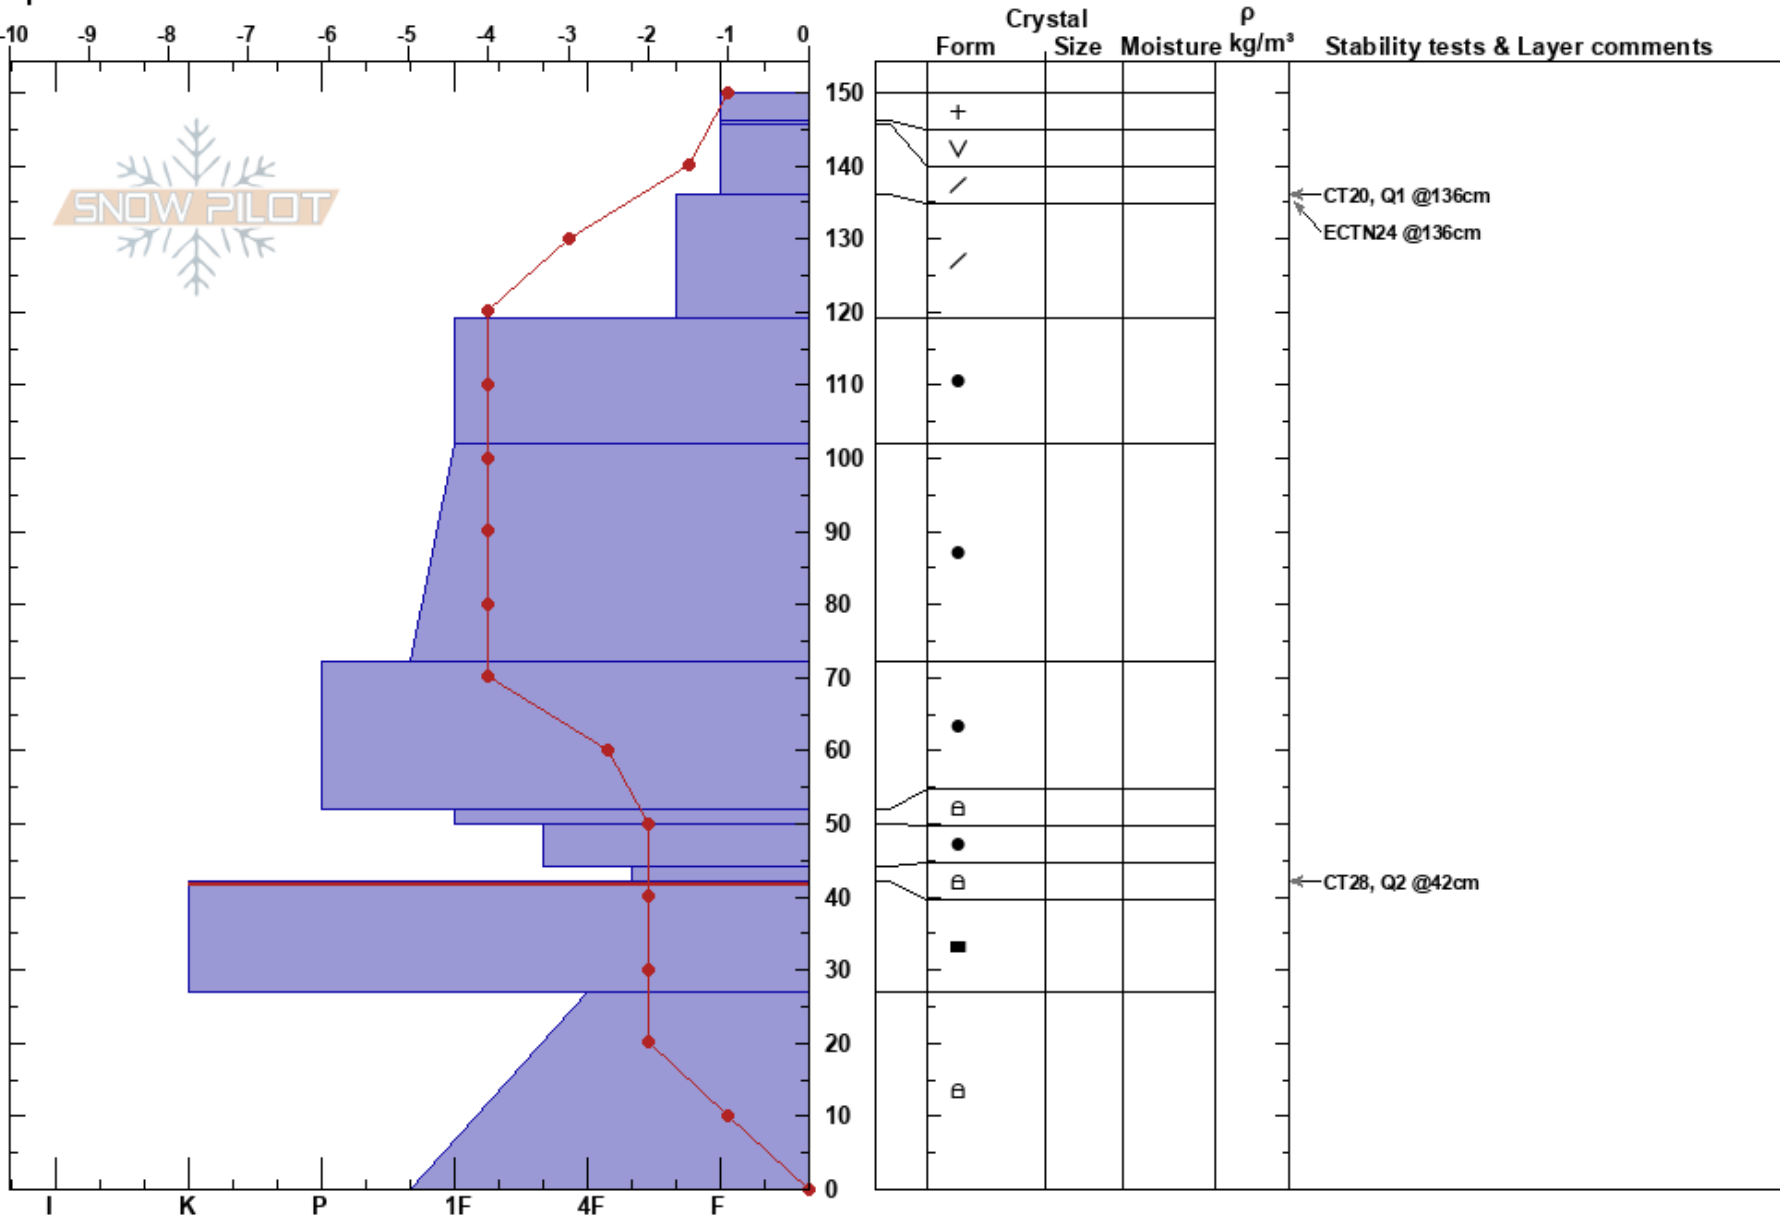

Studyplot01_08_18
 Rattlesnake Mtns
 MT
 Elevation: 7440 ft
 Aspect: 0°
 Specifics:

Travis Craft
 01/08/2018 - 10:00am
 Co-ord: 47.03527N, -113.98877W
 Slope Angle: 0°
 Wind Loading:

Stability:
 Air Temperature: -1°C
 Sky Cover: CLR
 Precipitation: NO
 Wind: Calm

HS: 150
 Layer Notes:
 42-27cm: Problematic layer

Notes: