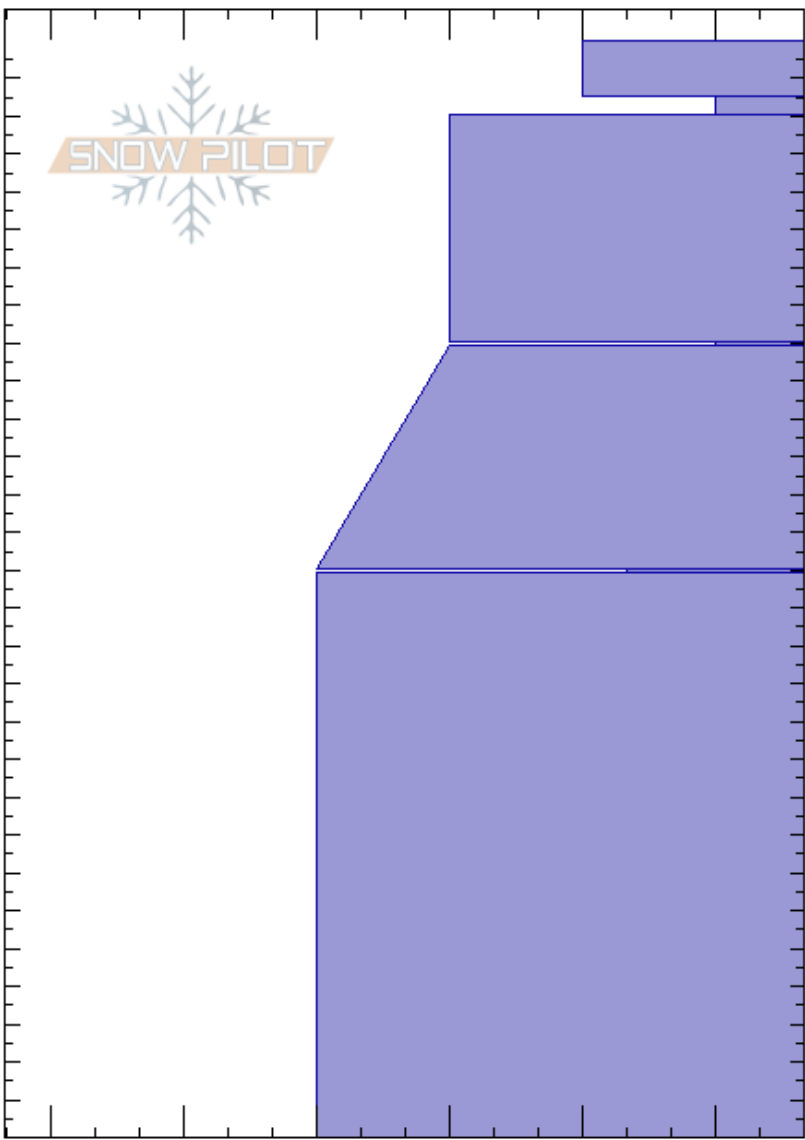

Average Profile/Hornet  
 Chugach Range  
 AK  
 Elevation: 5000 ft  
 Aspect:  
 Specifics:

John Fitzgerald  
 02/26/2023 - 3:00am  
 Co-ord: 61.07331N, -145.49744W  
 Slope Angle:  
 Wind Loading:

Stability:  
 Air Temperature:  
 Sky Cover:  
 Precipitation:  
 Wind:

HS:300  
 Layer Notes:  
 0-15cm: outflow wind slab  
 80-81cm: Jan 25 Crust/facet  
 140-141cm: Problematic layer

Depth (cm)	Crystal		$\rho$ kg/m <sup>3</sup>	Stability tests & Layer comments
	Form	Size		
0-15				0-15cm: outflow wind slab
80-81	E	0.5		80-81cm: Jan 25 Crust/facet
140-141	V			
220	•	1		