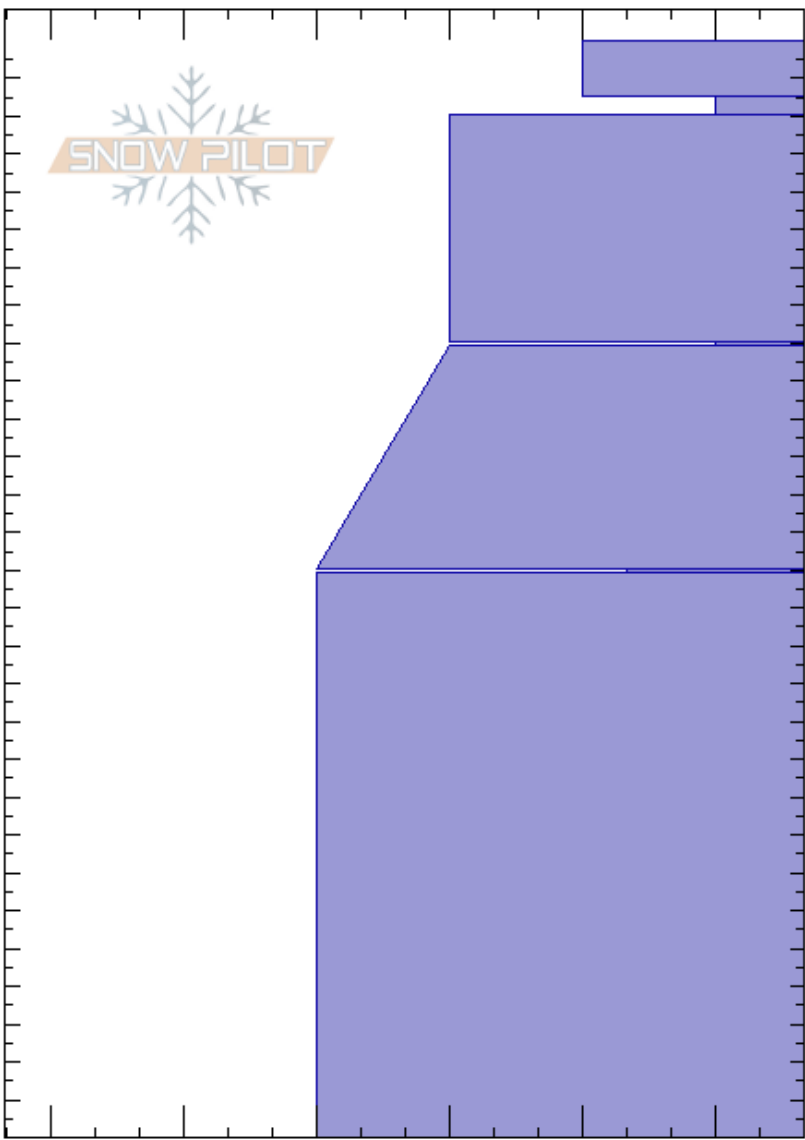

Average Profile/Hornet
 Chugach Range
 AK
 Elevation: 5000 ft
 Aspect:
 Specifics:

John Fitzgerald
 02/26/2023 - 3:00am
 Co-ord: 61.07331N, -145.49744W
 Slope Angle:
 Wind Loading:

Stability:
 Air Temperature:
 Sky Cover:
 Precipitation:
 Wind:

HS:300
 Layer Notes:
 0-15cm: outflow wind slab
 80-81cm: Jan 25 Crust/facet
 140-141cm: Problematic layer

Depth (cm)	Crystal		ρ kg/m ³	Stability tests & Layer comments
	Form	Size		
0-15				0-15cm: outflow wind slab
80-81	E	0.5		80-81cm: Jan 25 Crust/facet
140-141	V			
220		1		