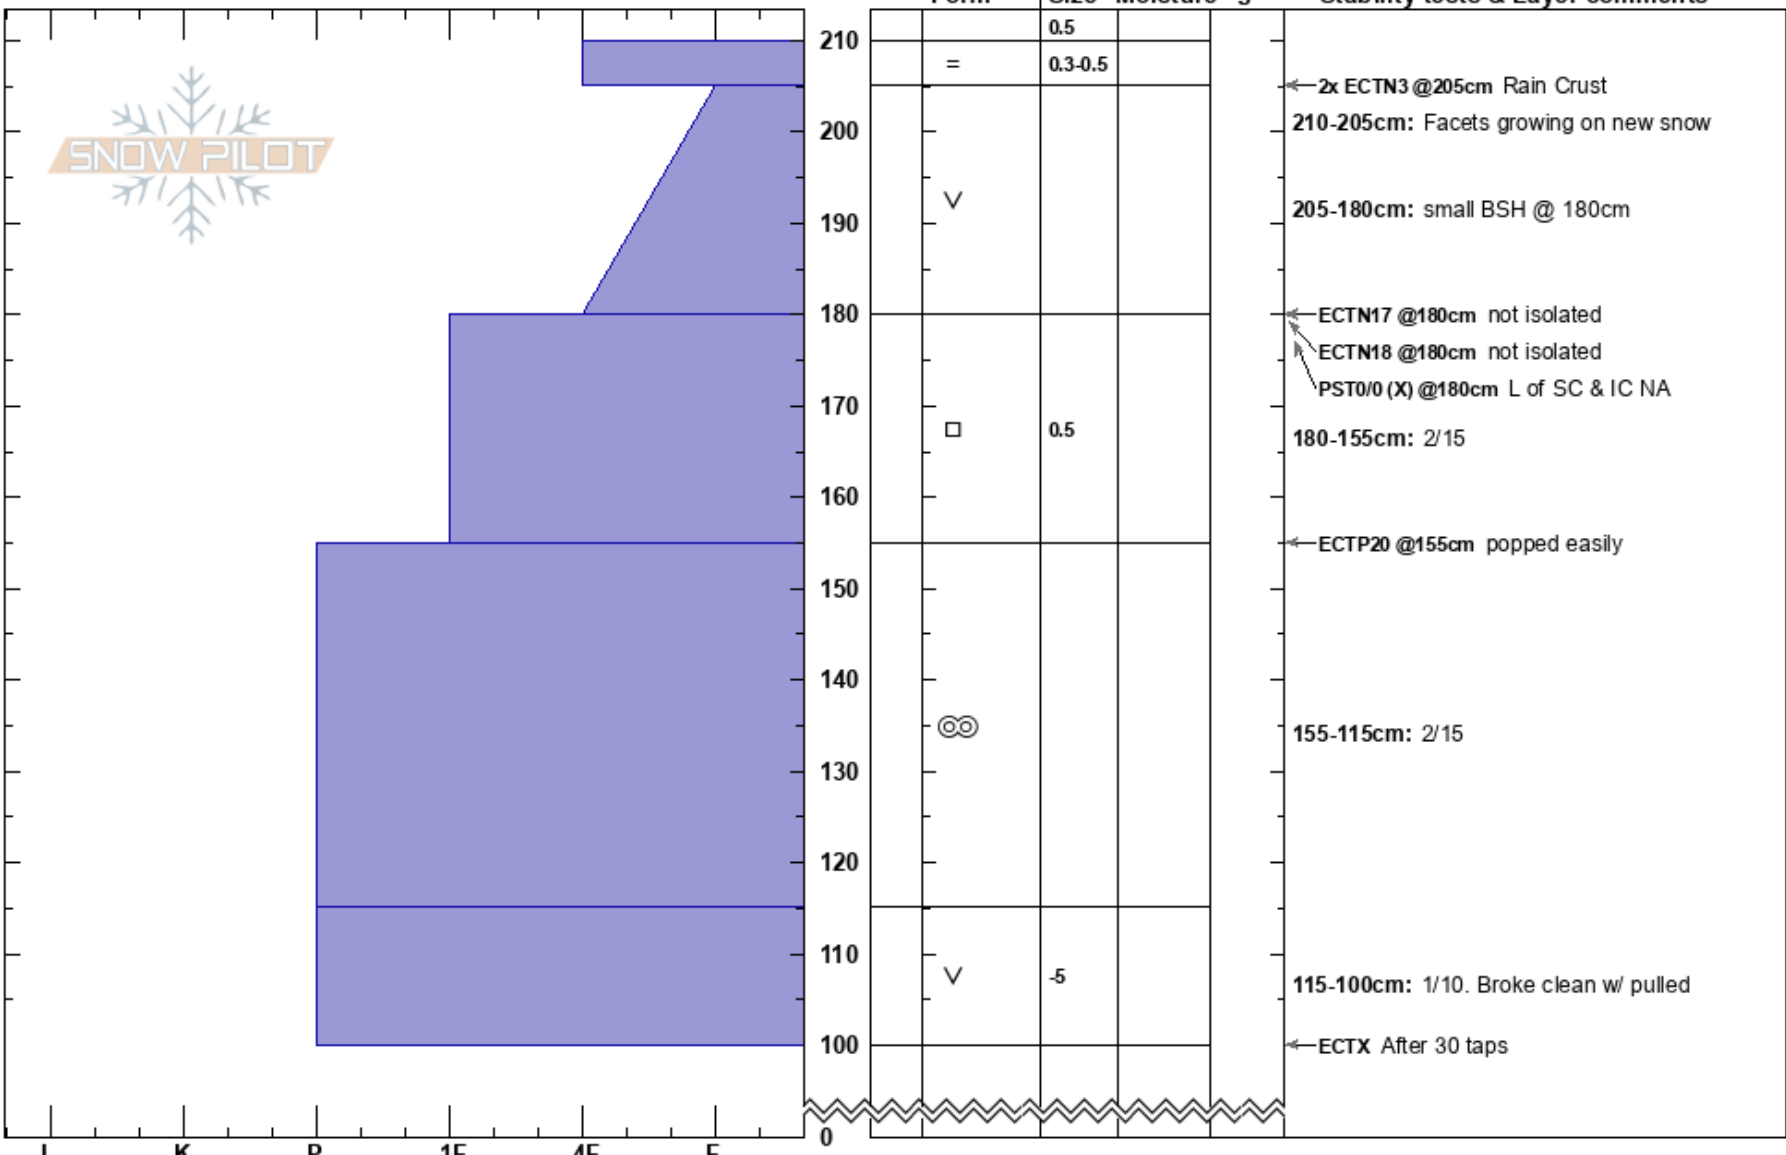

Megan/John Tincan
 Chugach Range
 AK
 Elevation: 2088 ft
 Aspect: S
 Specifics: Pit dug in a Ski Area

Chloe Steiner
 02/24/2023 - 1:00pm
 Co-ord: 60.78692N, -149.17777W
 Slope Angle: 29°
 Wind Loading:

Stability: **HS:210**
 Air Temperature:
 Sky Cover: BKN
 Precipitation: NO
 Wind: NE

Layer Notes:
 210-205cm: Facets growing on new snow
 210-205cm: Problematic layer
 205-180cm: small BSH @ 180cm
 180-155cm: 2/15
 155-115cm: 2/15
 [More Layer Comments below]

Notes: Time unknown
 Boot/Ski Pen unknown.
 Air Temp, Wind Speed, Wind Loading unknown. Additional Layer Comments: 100-115cm: 1/10. Broke clean w/ pulled;