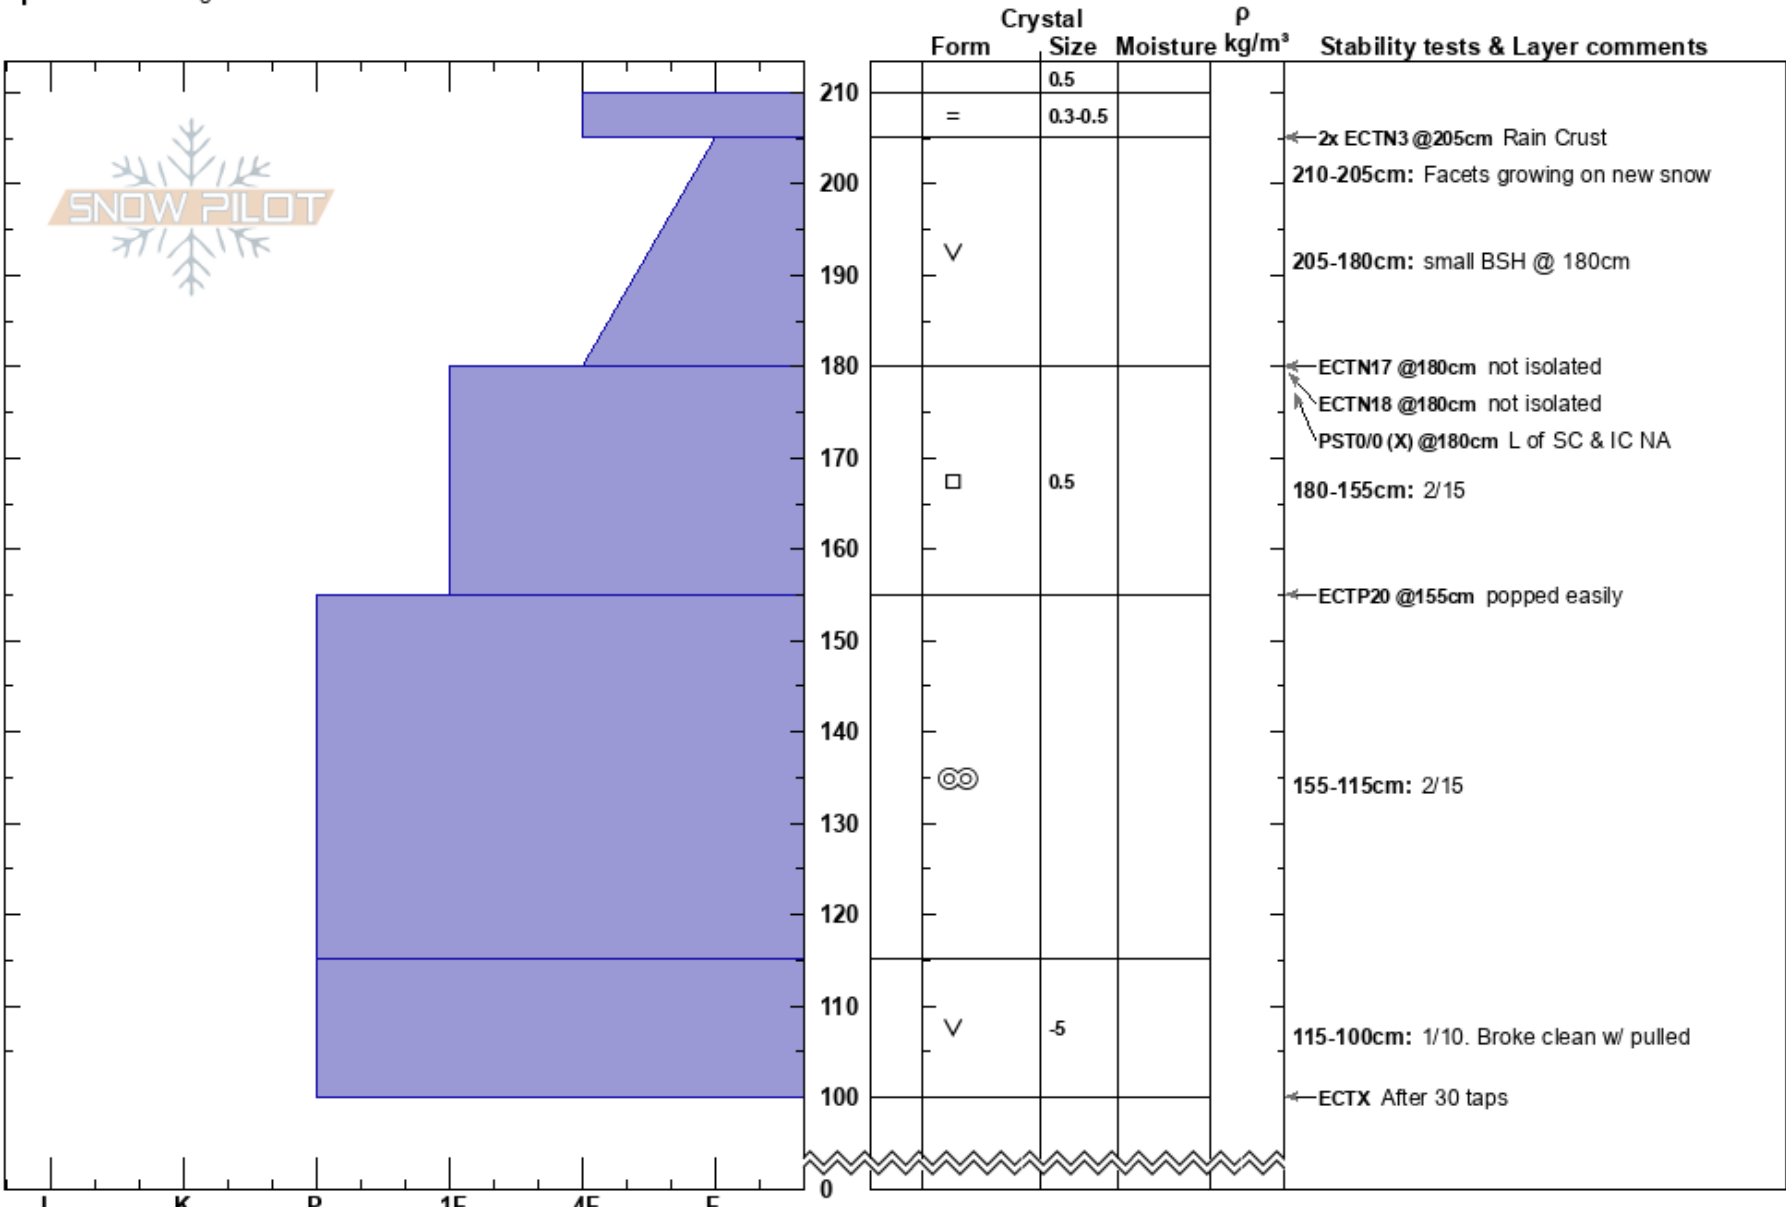

Megan/John Tincan
 Chugach Range
 AK
 Elevation: 2088 ft
 Aspect: S
 Specifics: Pit dug in a Ski Area

Chloe Steiner
 02/24/2023 - 1:00pm
 Co-ord: 60.78692N, -149.17777W
 Slope Angle: 29°
 Wind Loading:

Stability: **HS:210**
 Air Temperature:
 Sky Cover: BKN
 Precipitation: NO
 Wind: NE

Layer Notes:
 210-205cm: Facets growing on new snow
 210-205cm: Problematic layer
 205-180cm: small BSH @ 180cm
 180-155cm: 2/15
 155-115cm: 2/15
 [More Layer Comments below]

Notes: Time unknown
 Boot/Ski Pen unknown.
 Air Temp, Wind Speed, Wind Loading unknown. Additional Layer Comments: 100-115cm: 1/10. Broke clean w/ pulled;