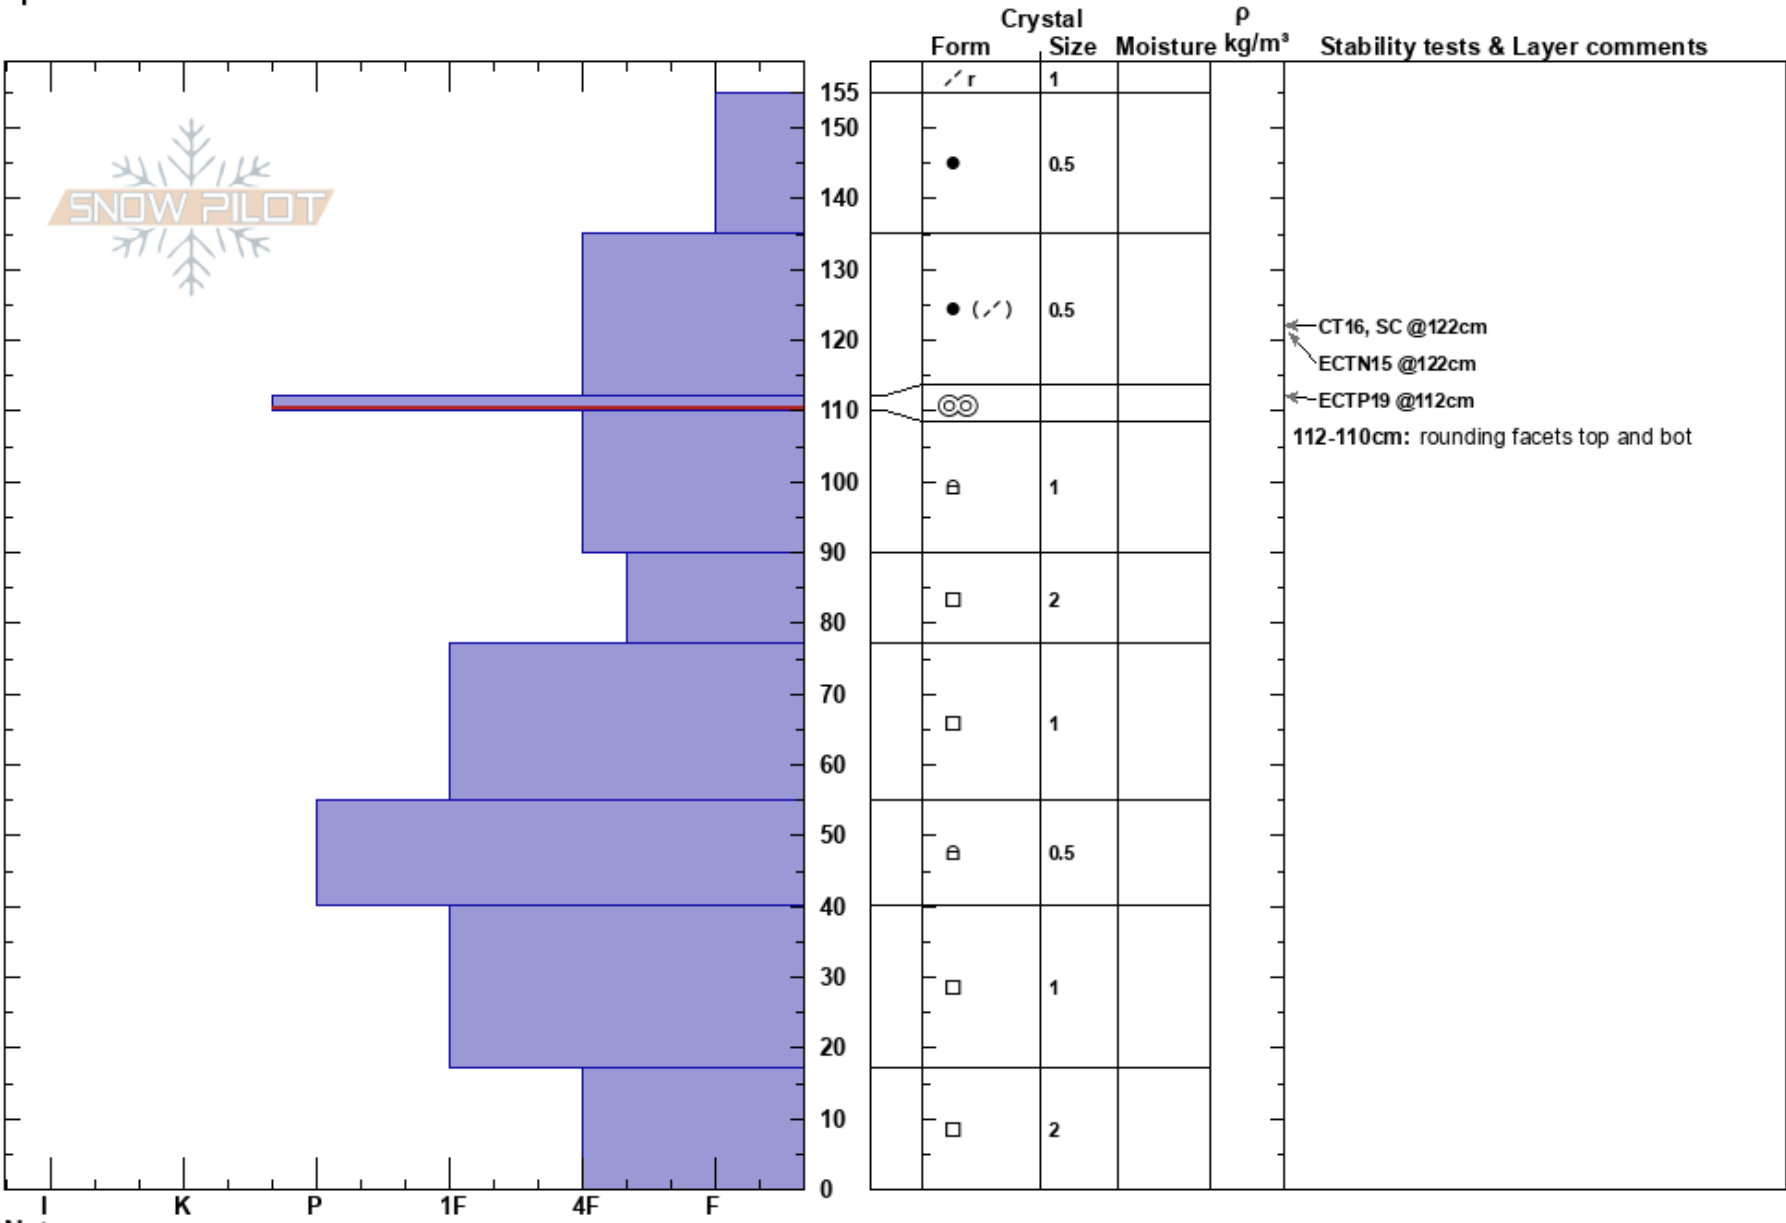

Camel Humps South Side Jacob Peterson
 Absaroka 02/25/2023 - 3:00pm
 WY
 Elevation: 9200 ft
 Aspect: 210°
 Specifics:

Stability:
 Air Temperature: -6°C
 Sky Cover: FEW
 Precipitation: NO
 Wind: SW Moderate

HS: 155
 PF: 60
 PS: 12

Layer Notes:
 112-110cm: rounding facets top and bot
 112-110cm: Problematic layer

Notes: