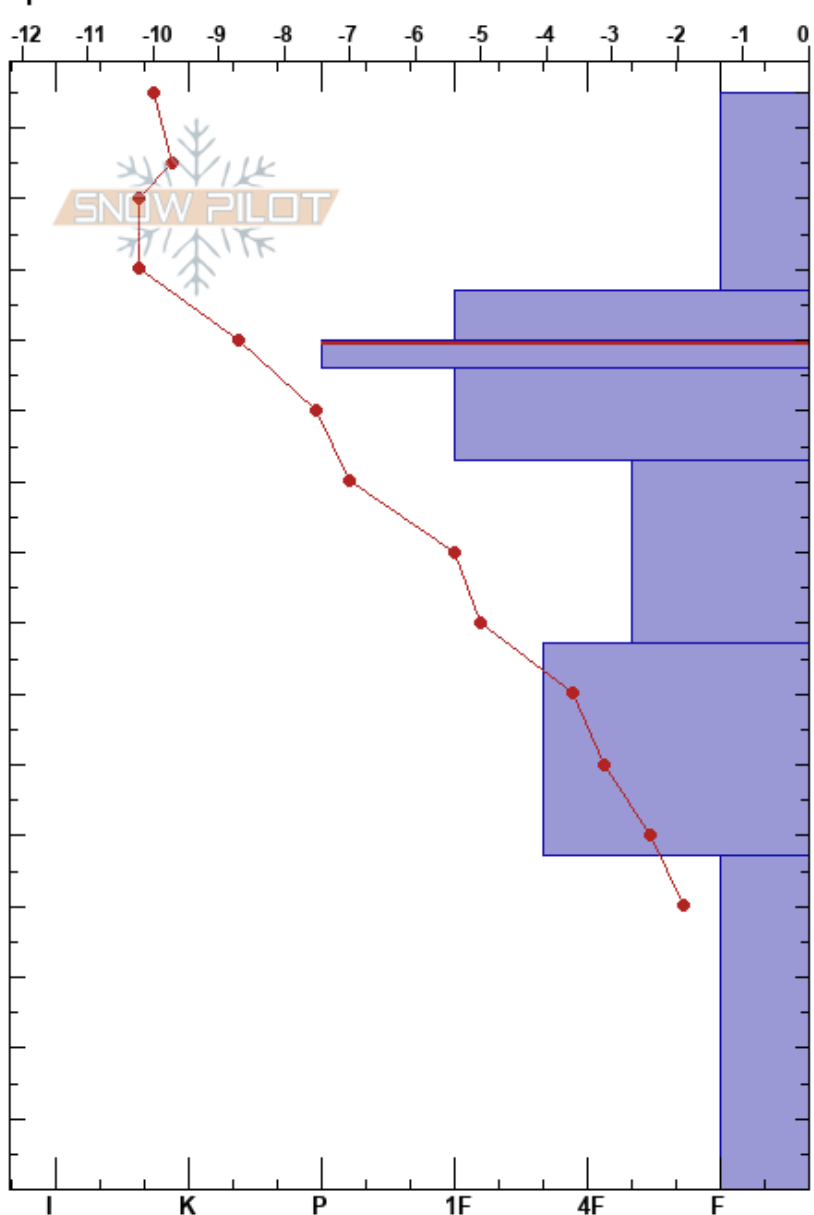

Dog Leg  
 Kananaskis  
 AB  
 Elevation: 2295 m  
 Aspect: SE  
 Specifics:

Avalanche Safety  
 25/02/2023 - 11:30  
 Co-ord: 50.71973N, -115.23804W  
 Slope Angle: 22°  
 Wind Loading: yes

Stability:  
 Air Temperature: -9°C  
 Sky Cover: FEW  
 Precipitation: NO  
 Wind: NW Moderate

HS: 155  
 PF: 30  
 120-116cm: Problematic layer

Form	Crystal		$\rho$ kg/m <sup>3</sup>	Stability tests & Layer comments
	Size	Moisture		
/	1			
● (⊖)	0.5-1			
●	0.5-0.5			
●	0.5-1			← CT15, PC @105cm
●	0.5-1			
□	2-3			
□ (∧)	2-4			← CT13, SC @45cm