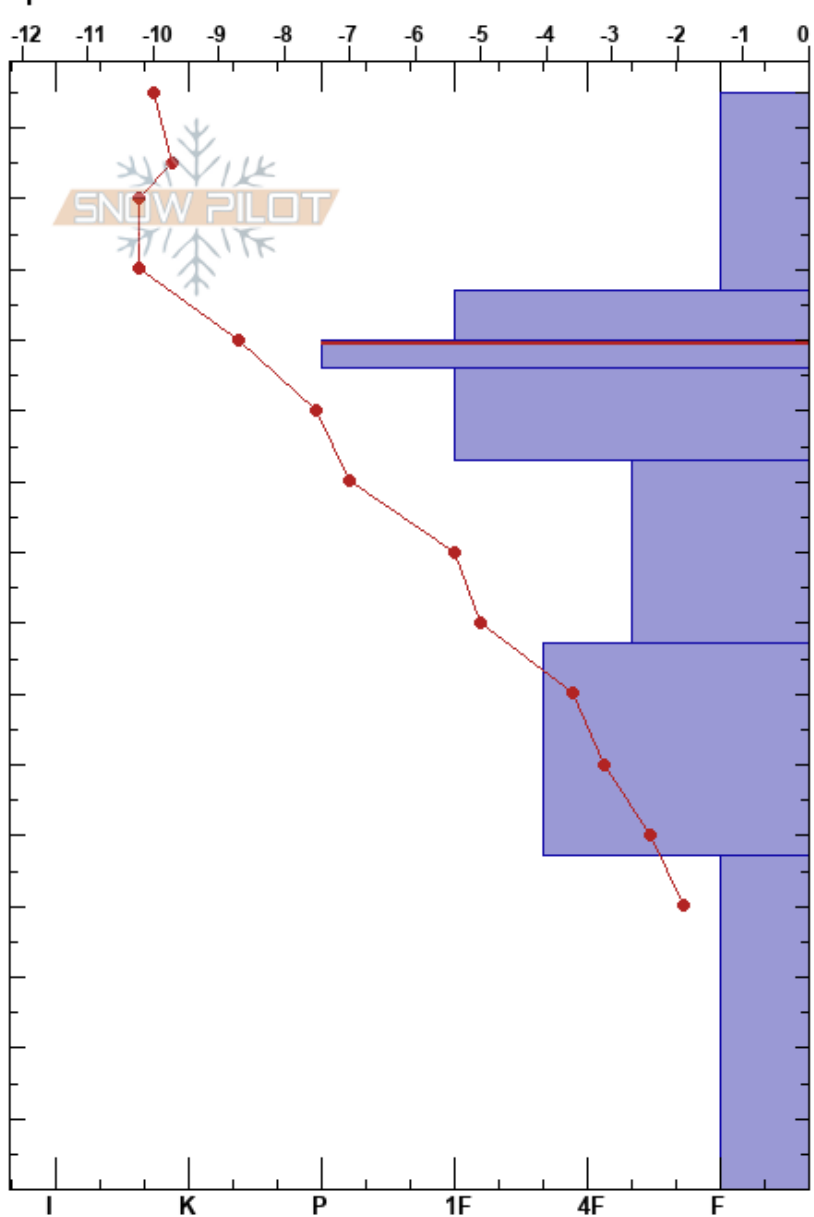

Dog Leg
 Kananaskis
 AB
 Elevation: 2295 m
 Aspect: SE
 Specifics:

Avalanche Safety
 25/02/2023 - 11:30
 Co-ord: 50.71973N, -115.23804W
 Slope Angle: 22°
 Wind Loading: yes

Stability:
 Air Temperature: -9°C
 Sky Cover: FEW
 Precipitation: NO
 Wind: NW Moderate

HS: 155
 PF: 30
 120-116cm: Problematic layer

Form	Crystal		ρ kg/m ³	Stability tests & Layer comments
	Size	Moisture		
/	1			
● (⊖)	0.5-1			
●	0.5-0.5			
●	0.5-1			← CT15, PC @105cm
●	0.5-1			
□	2-3			
□ (∧)	2-4			← CT13, SC @45cm