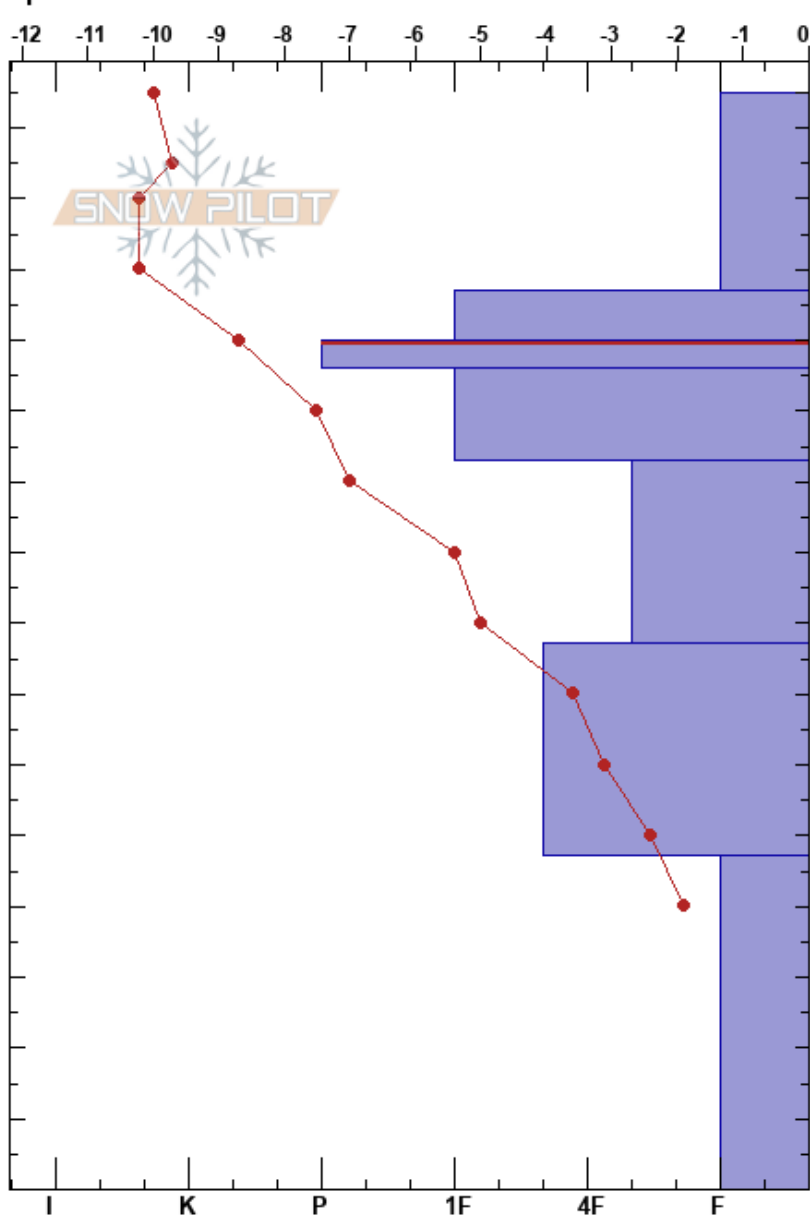

Dog Leg
 Kananaskis
 AB
 Elevation: 2295 m
 Aspect: SE
 Specifics:

Avalanche Safety
 26/02/2023 - 11:30
 Co-ord: 50.71973N, -115.23804W
 Slope Angle: 22°
 Wind Loading: yes

Stability:
 Air Temperature: -9°C
 Sky Cover: FEW
 Precipitation: NO
 Wind: NW Moderate

HS: 155
 PF: 30
 120-116cm: Problematic layer

Form	Crystal		ρ kg/m ³	Stability tests & Layer comments
	Size	Moisture		
/	1			
● (⊖)	0.5-1			
●	0.5-1			
●	0.5-1			← CT15, SC @105cm
●	1-2			
□	2-3			
□ (∧)	2-4			← CT13, SC @45cm