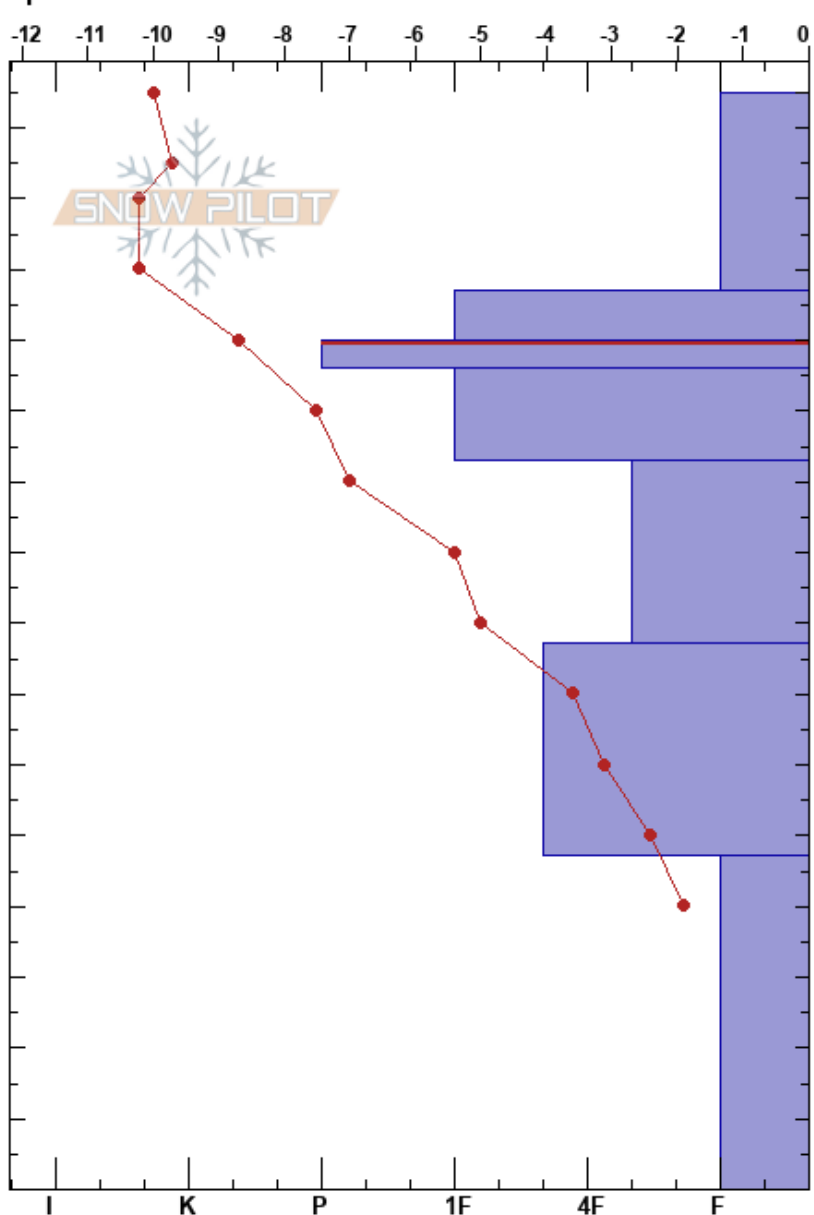

Dog Leg  
 Kananaskis  
 AB  
 Elevation: 2295 m  
 Aspect: SE  
 Specifics:

Avalanche Safety  
 26/02/2023 - 11:30  
 Co-ord: 50.71973N, -115.23804W  
 Slope Angle: 22°  
 Wind Loading: yes

Stability:  
 Air Temperature: -9°C  
 Sky Cover: FEW  
 Precipitation: NO  
 Wind: NW Moderate

HS: 155  
 PF: 30  
 120-116cm: Problematic layer

| Form  | Crystal |          | $\rho$<br>kg/m <sup>3</sup> | Stability tests & Layer comments |
|-------|---------|----------|-----------------------------|----------------------------------|
|       | Size    | Moisture |                             |                                  |
| /     | 1       |          |                             |                                  |
| ● (⊖) | 0.5-1   |          |                             |                                  |
| ●     | 0.5-1   |          |                             |                                  |
| ●     | 0.5-1   |          |                             | ← CT15, SC @105cm                |
| ●     | 1-2     |          |                             |                                  |
| □     | 2-3     |          |                             |                                  |
| □ (∧) | 2-4     |          |                             | ← CT13, SC @45cm                 |