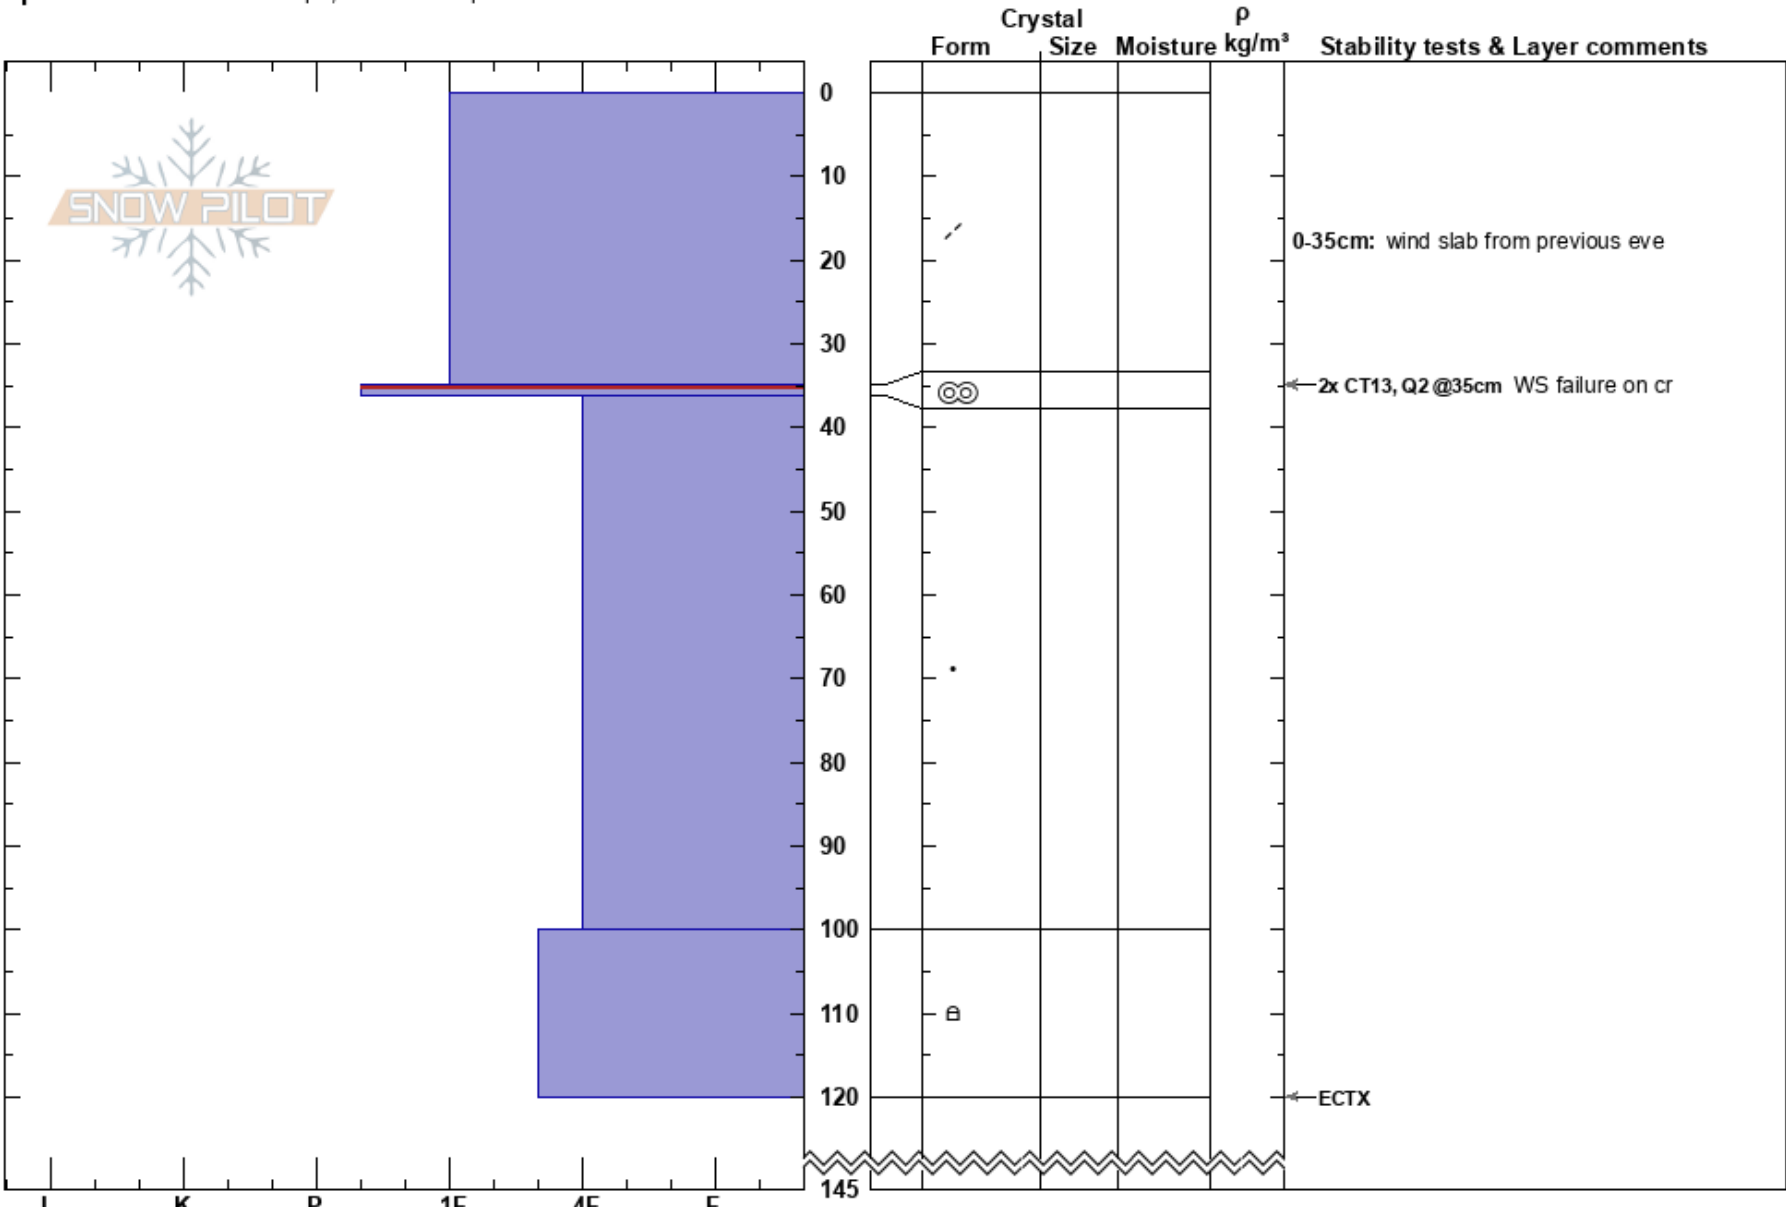

Rheamed mid-slope
 Tordrillo Range
 AK
 Elevation: 4700 ft
 Aspect: 170°
 Specifics: Ski tracks on slope; We skied slope

Lel Tone
 02/24/2023 - 12:00pm
 Co-ord:
 Slope Angle: 38°
 Wind Loading: no

Stability:
 Air Temperature: 25°C
 Sky Cover: CLR
 Precipitation: NO
 Wind: N Calm

HS: 145
 PF: 40
 PS: 30
 0-35cm: wind slab from previous eve
 35-36.2cm: Problematic layer

Notes: Shallow snowpack for mid slope at this location, mid February.