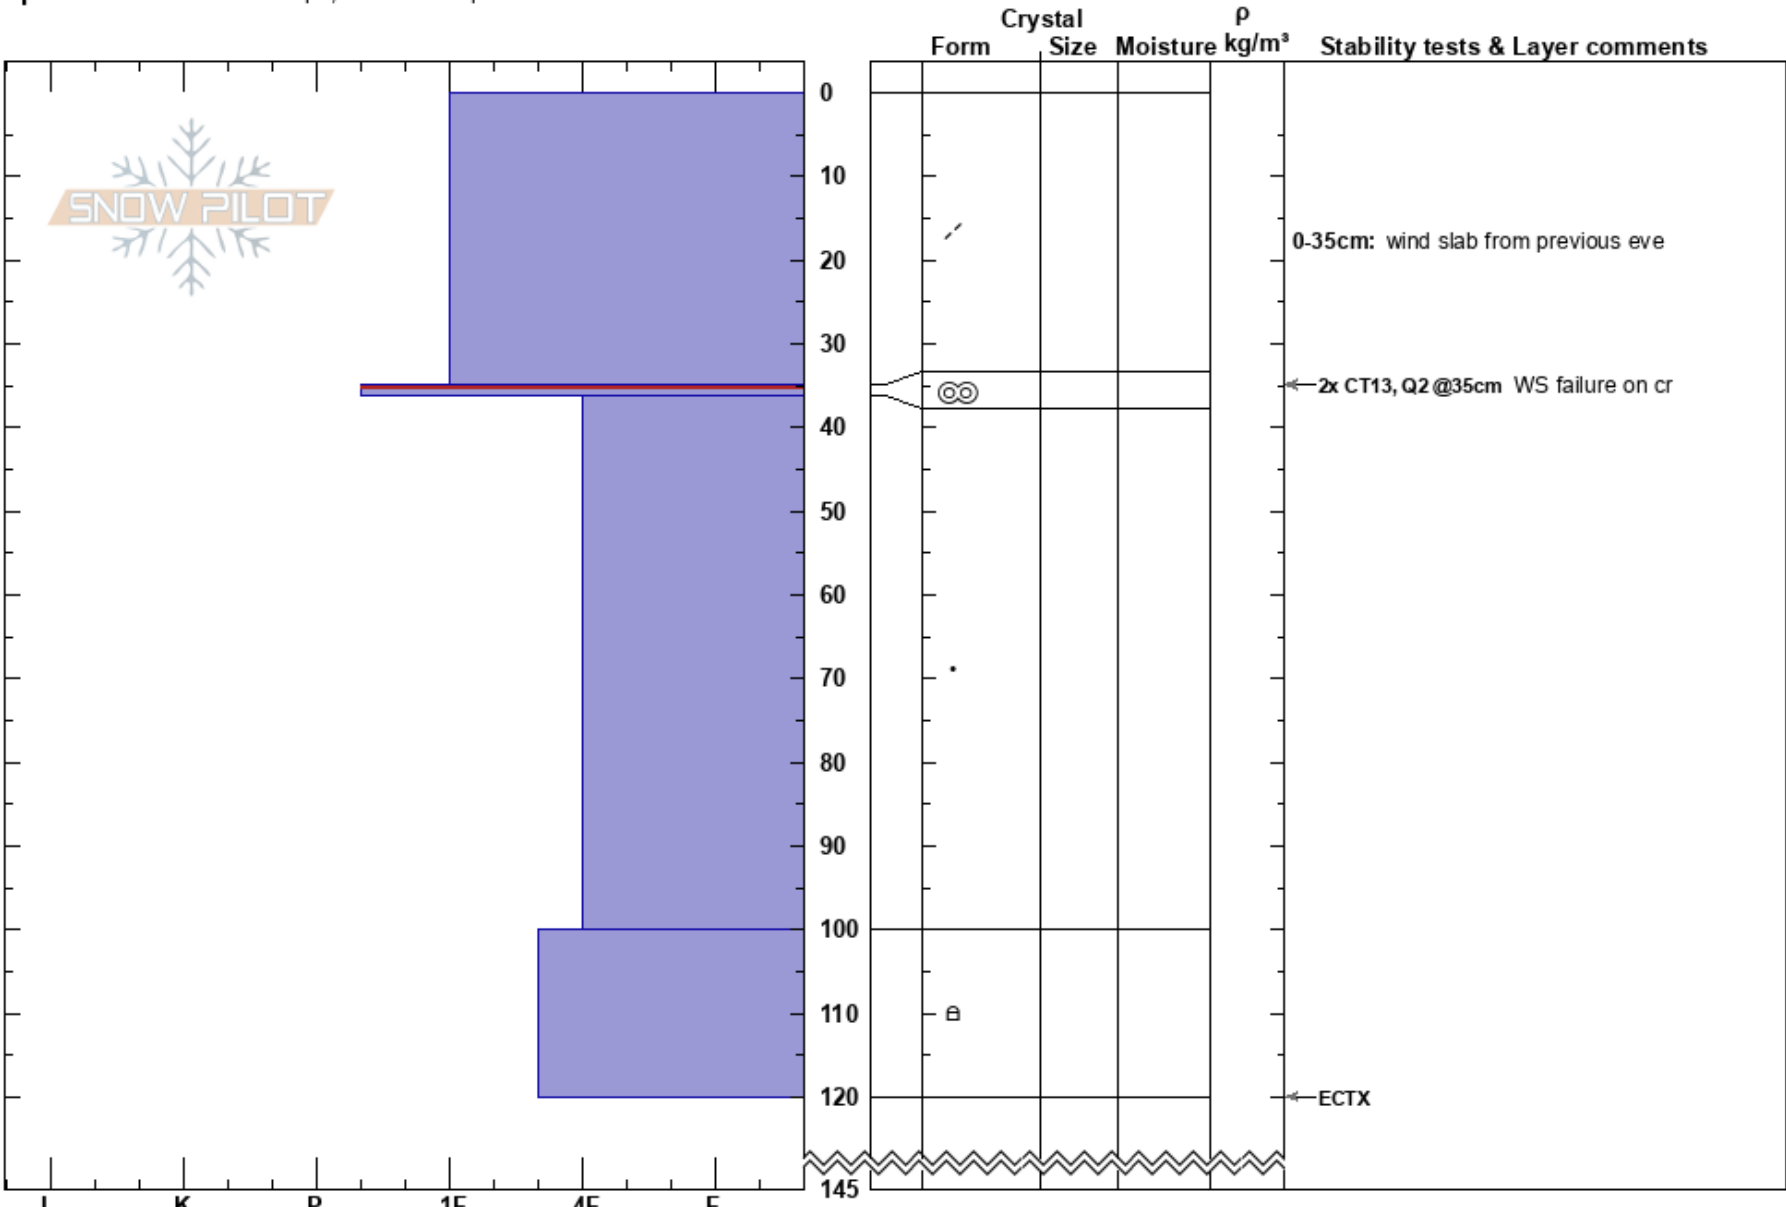

Rheamed mid-slope
 Tordrillo Range
 AK
 Elevation: 4700 ft
 Aspect: 170°
 Specifics: Ski tracks on slope; We skied slope

Lel Tone
 02/24/2023 - 12:00pm
 Co-ord:
 Slope Angle: 38°
 Wind Loading: no

Stability:
 Air Temperature: 25°C
 Sky Cover: CLR
 Precipitation: NO
 Wind: N Calm
 HS: 145
 PF: 40
 PS: 30
 Layer Notes:
 0-35cm: wind slab from previous eve
 35-36.2cm: Problematic layer

Notes: Shallow snowpack for mid slope at this location, mid February.