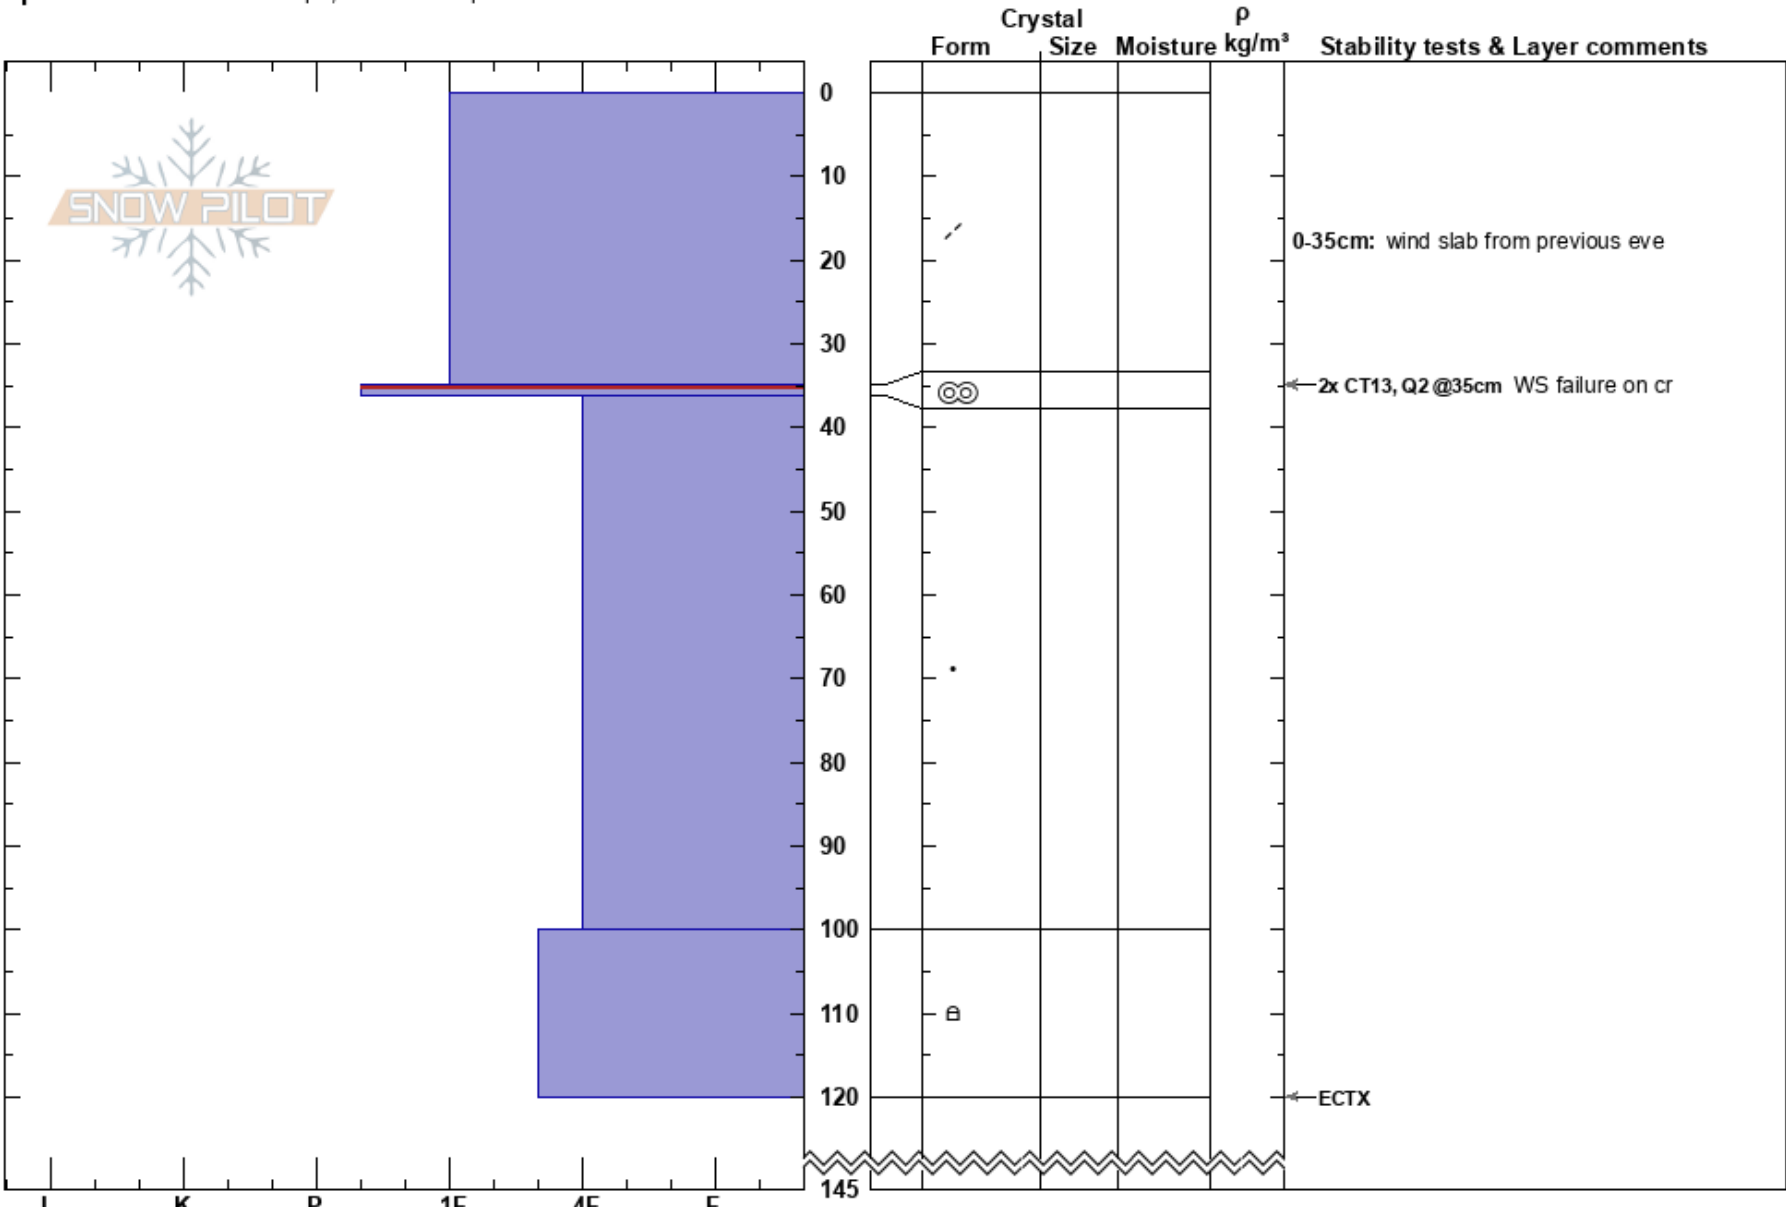

Rheamed mid-slope
Tordrillo Range
AK
Elevation: 4700 ft
Aspect: 170°
Specifics: Ski tracks on slope; We skied slope

Lel Tone
02/24/2023 - 12:00pm
Co-ord:
Slope Angle: 38°
Wind Loading: no

Stability:
Air Temperature: 25°C
Sky Cover: CLR
Precipitation: NO
Wind: N Calm

HS: 145
PF: 40
PS: 30
0-35cm: wind slab from previous eve
35-36.2cm: Problematic layer

Notes: Shallow snowpack for mid slope at this location, mid February.