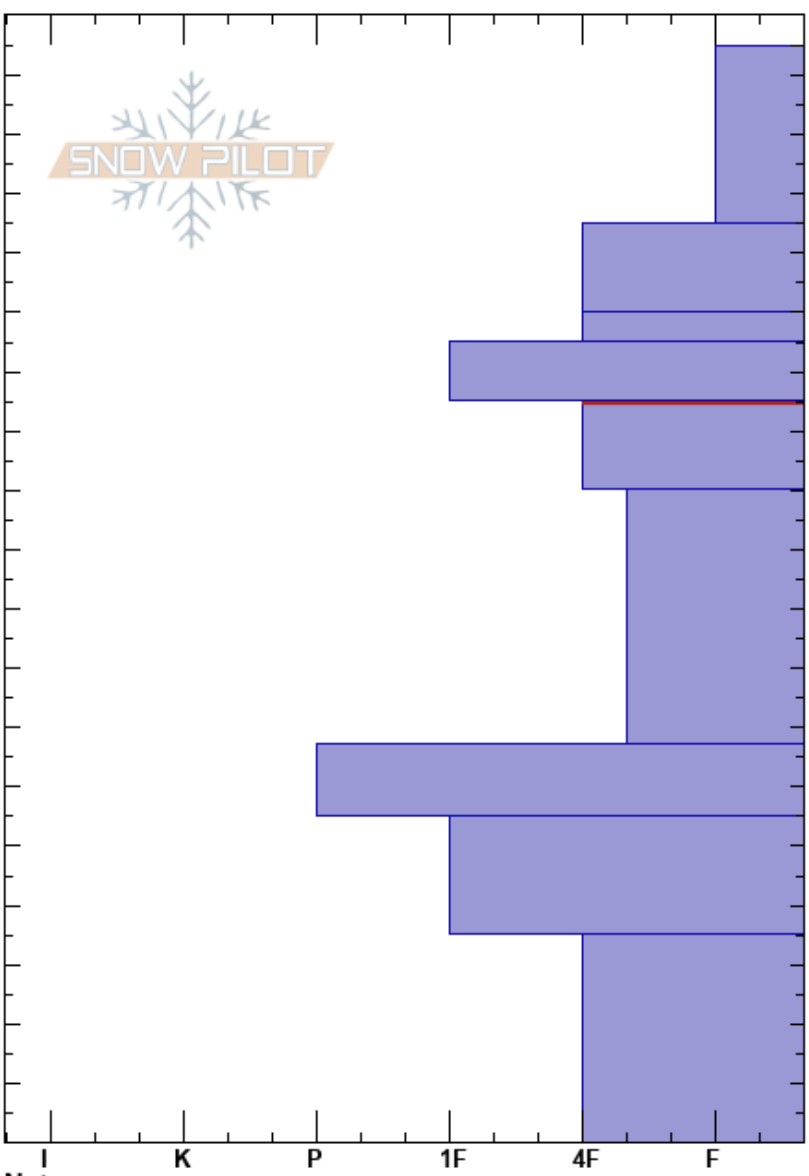

Twin Chutes  
 Ashcroft  
 CO  
 Elevation: 3297 m  
 Aspect: NE  
 Specifics:

Zachariah Benevento-Zahner  
 02/25/2023 - 3:00pm  
 Co-ord: 39.09068N, -106.83496E  
 Slope Angle: 37°  
 Wind Loading:

Stability:  
 Air Temperature: 30°C  
 Sky Cover: BKN  
 Precipitation: NO  
 Wind: W Light Breeze

HS: 185  
 Layer Notes:  
 125-110cm: Problematic layer

Height (cm)	Crystal		Moisture	$\rho$ kg/m <sup>3</sup>	Stability tests & Layer comments
	Form	Size			
185					
180					
170	/	0.5			
160					
150	•	0.5			
140	⊖	1			
130	⊖	1			
120	⊖	1			← ECTN8 @120cm
110					
100					
90	⊠	1.5			
80					
70					
60	⊖	0.5			
50					
40	⊖	1			
30					
20	^	3			
10					
0					